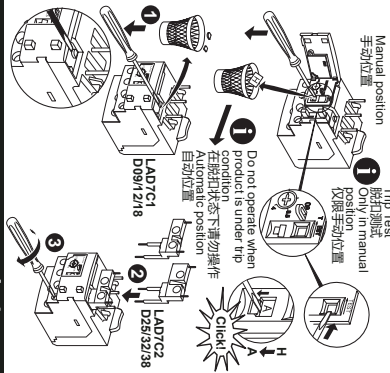

Schneider Electric Industries SAS
35 rue Joseph Monier
92500 Rueil Malmaison
France
© 2024 Schneider Electric -
All rights reserved.
PHA4929101-08
02/2024

Schneider Electric Limited
Stafford Park 5
Telford, TF3 3BL
United Kingdom
www.se.com/uk

⚠️ DANGER / 危险
HAZARD OF ELECTRIC SHOCK, EXPLOSION, OR ARC FLASH
Disconnect all power before servicing equipment.
Failure to follow these instructions will result in death or serious injury.
电击、爆炸或弧闪的危险
在此电力设备上进行工作时，请先切断所有电源
未按说明操作将导致人身伤亡或严重后果。

**Product Certification
产品合格证**

SCHNEIDER ELECTRIC MANUFACTURING (WUHAN) CO., LTD
施耐德电气制造(武汉)有限公司
No 1, 3rd Road of FO ZU LING, DONGHU NEW & HIGH TECH DEV ZONE,
WUHAN, HUBEI, CHINA 430205
中国湖北省武汉市东湖新技术开发区佛祖岭三路一号 430205

Schneider Electric Industries SAS
35, rue Joseph Monier
CS 30323
F - 92506 Rueil Malmaison Cedex
www.se.com

Schneider Electric Limited
Stafford Park 5
Telford, TF3 3BL
United Kingdom
www.se.com/uk