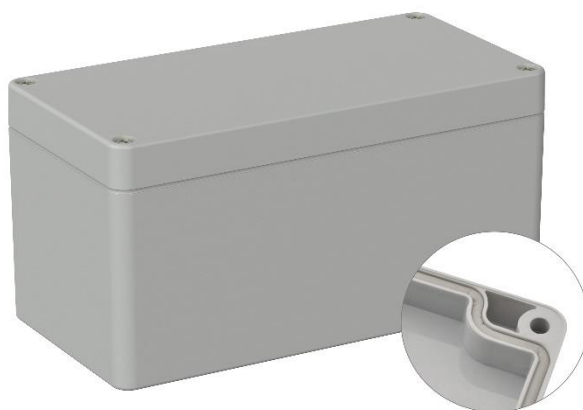

Datasheet

RS PRO ABS Enclosure, Light Grey, IP66

Stock No: **201-0187****Technical Specifications:**

Body Material	ABS
Length	160 mm
Width	80 mm
Height	85 mm
IP	IP66
Colour	Light Grey

Features & Benefits:

- seal factory-assembled
- IP-Protection (DIN EN 60529)
- supplied with screws

Dimensional line drawings