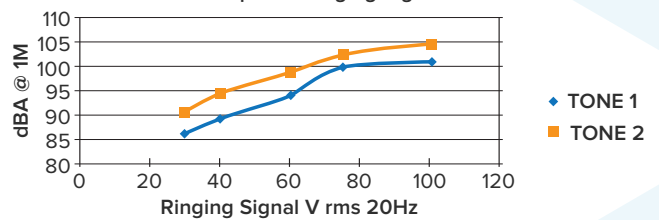

Domestic

This version is supplied fitted with a 3 metre line cord for connection by the end user to a line jack wall socket. Part Code: 8472300.

Excel Bedlam LTC Typical Sound Output vs Ringing Signal