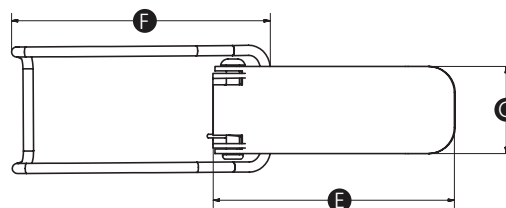

### RS PRO Stainless steel sprung toggle latch, 87mm length

Stock number: 1929642

EN

- Stainless steel 304 sprung toggle latch

Part no.	A	B	C	D	E	F	G	Base hole size	Max. load (N)
1929642	87	21	25	21	45	55	16	4	900