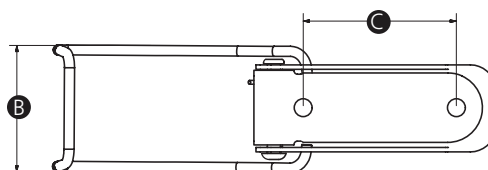

### RS PRO Stainless steel sprung toggle latch, 87mm length

Stock number: 1929642

EN

- Stainless steel 304 sprung toggle latch

Part no.	A	B	C	D	E	F	G	Base hole size	Max. load (N)
1929642	87	21	25	21	45	55	16	4	900