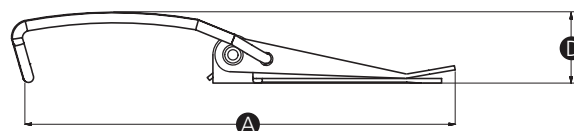

### RS PRO Stainless steel sprung toggle latch, 87mm length

Stock number: 1929642

EN

- Stainless steel 304 sprung toggle latch

Part no.	A	B	C	D	E	F	G	Base hole size	Max. load (N)
1929642	87	21	25	21	45	55	16	4	900