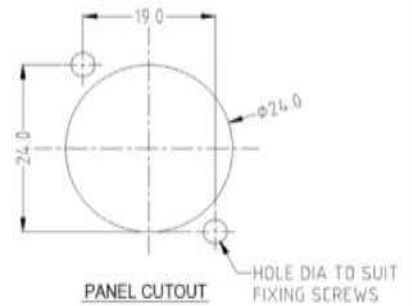

4 Pole Cable Socket with PVC
Cable Grommet. Blue nut is
standard. Dimensions: 28 x 28 x
93mm **Part No. RS1255**

Plug Specification

Maximum Current: 20A.

Withstanding Voltage: $\geq 1400V$

Insulation Resistance: $\geq 1G\Omega$

Contact Resistance: $\leq 3m\Omega$

Solderability: $\leq 3S$

Insertion Force: 10-80N Minimum

Life: ≥ 2000

rspro.com

4 Pole Chassis Socket

Compatible with all previous 4 Pole Plugs
Dimensions: 24 x 24 x 33mm

Part No: **RS1270** with CSK Hole
RS1270X with Plain Hole

4 Pole Chassis Socket (Large Square Type)

Compatible with all previous 4 Pole Plugs
Dimensions: 40 x 40 x 33mm

Part No: **RS1275**

4 Pole Chassis Socket (Round Type)

Compatible with all previous 4 Pole Plugs
Dimensions: 50 x 50 x 33mm

Part No: **RS1280**

8 Pole Chassis Socket (Round Type)

Dimensions: 51 x 51 x 33mm

Part No: **RS1285**