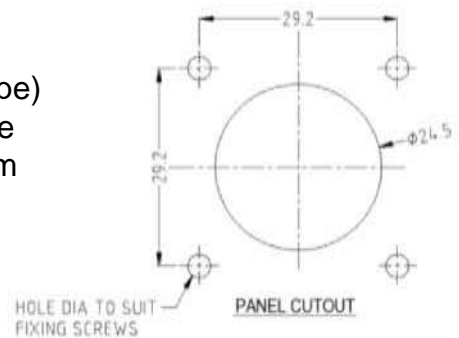

4 Pole Cable Socket with PVC
Cable Grommet. Blue nut is
standard. Dimensions: 28 x 28 x
93mm **Part No. RS1255**

Plug Specification

Maximum Current: 20A.

Withstanding Voltage: $\geq 1400V$

Insulation Resistance: $\geq 1G\Omega$

Contact Resistance: $\leq 3m\Omega$

Solderability: $\leq 3S$

Insertion Force: 10-80N Minimum

Life: ≥ 2000

rspro.com

4 Pole Chassis Socket

Compatible with all previous 4 Pole Plugs
Dimensions: 24 x 24 x 33mm

Part No: **RS1270** with CSK Hole
RS1270X with Plain Hole

4 Pole Chassis Socket (Large Square Type)

Compatible with all previous 4 Pole Plugs
Dimensions: 40 x 40 x 33mm

Part No: **RS1275**

4 Pole Chassis Socket (Round Type)

Compatible with all previous 4 Pole Plugs
Dimensions: 50 x 50 x 33mm

Part No: **RS1280**

8 Pole Chassis Socket (Round Type)

Dimensions: 51 x 51 x 33mm

Part No: **RS1285**