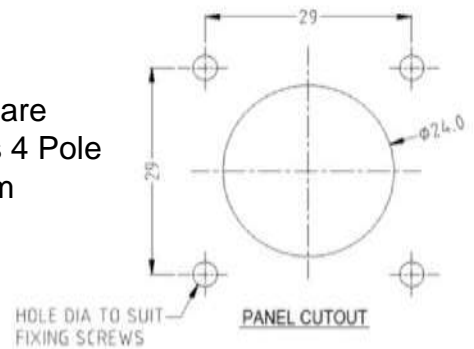

4 Pole Cable Socket with PVC
Cable Grommet. Blue nut is
standard. Dimensions: 28 x 28 x
93mm **Part No. RS1255**

Plug Specification

Maximum Current: 20A.

Withstanding Voltage: $\geq 1400V$

Insulation Resistance: $\geq 1G\Omega$

Contact Resistance: $\leq 3m\Omega$

Solderability: $\leq 3S$

Insertion Force: 10-80N Minimum

Life: ≥ 2000

rspro.com

4 Pole Chassis Socket

Compatible with all previous 4 Pole Plugs
Dimensions: 24 x 24 x 33mm

Part No: **RS1270** with CSK Hole
RS1270X with Plain Hole

4 Pole Chassis Socket (Large Square Type)

Compatible with all previous 4 Pole Plugs
Dimensions: 40 x 40 x 33mm

Part No: **RS1275**

4 Pole Chassis Socket (Round Type)

Compatible with all previous 4 Pole Plugs
Dimensions: 50 x 50 x 33mm

Part No: **RS1280**

8 Pole Chassis Socket (Round Type)

Dimensions: 51 x 51 x 33mm

Part No: **RS1285**