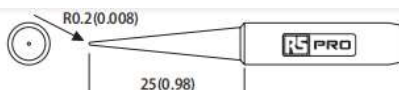

### Product Details

**RS Pro straight hoof soldering iron tip has 4.0 mm tip with straight hoof angle for use with 1411993/1611962/ 2024512 / 2024514 /8856113/8856117/ 2024487 soldering station with soldering iron.**

- **AT Series**

- **4.0 mm straight hoof soldering iron tip**

- **For use with 1411993/1611962/ 2024512 / 2024514 /8856113/8856117/ 2024487 soldering station with soldering iron.**

- **Features a smaller soldering iron tip size and split design to reduce accessory expenses**

**Specifications:**

**For Use With: 1411993/1611962/ 2024512 / 2024514 /8856113/8856117/ 2024487 Solder Iron**

**Tip Series: AT**

**Tip Shape: straight hoof**

**Tip Size: 4.0 mm**

**rspro.com**

**rspro.com**