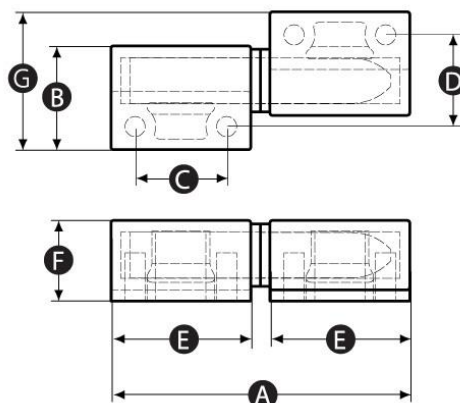

Datasheet

RS Pro Plastic Off-set Removable Lift-off Hinge

RS Stock No: 110-4571

Material

High impact resistant thermoplastic

Finish

Matt

Colour

Black

Part No.	A	B	C	D	E	F	G	Thread size	Chirality
1104571	62	22	19	19	29	17	29	M5	Left Handed
1104572	62	22	19	19	29	17	29	M5	Right Handed
1104574	83	28	25.5	25.5	38	22	38	M6	Left Handed
1104575	83	28	25.5	25.5	38	22	38	M6	Right Handed