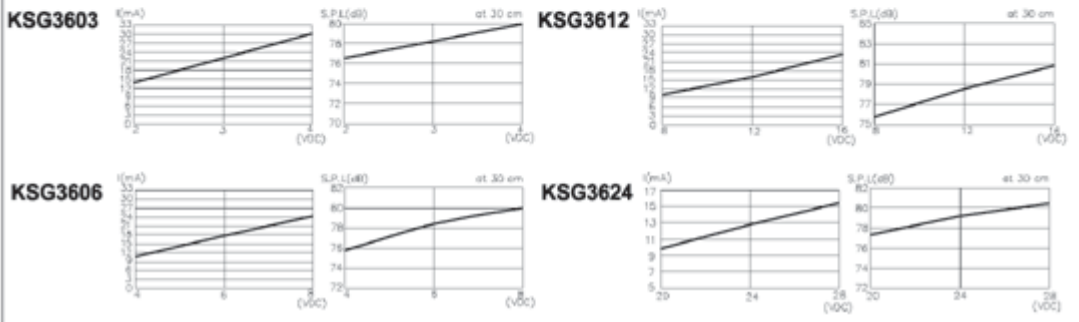

Characteristic

The specification is for reference only. Please confirm the detailed approval sheets before ordering with us.
Kingstate reserves the right to revise or withdraw specifications without advanced notice.