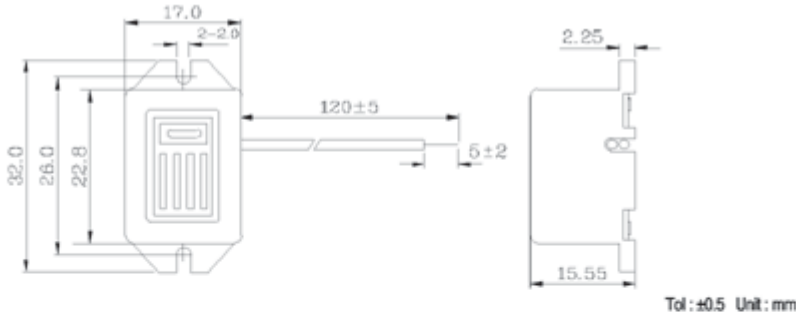

Shape

KSG3603
KSG3606
KSG3612
KSG3624

Model Number	KSG3603	KSG3606	KSG3612	KSG3624
Operating Voltage Range (VDC)	2 ~ 4	4 ~ 8	8 ~ 16	20 ~ 28
Current Consumption (mA)	Max. 50@3VDC	Max. 45@6VDC	Max. 30@12VDC	Max. 24@24VDC
Sound Pressure Level (dBA)	Min. 75dBA@30cm@3VDC	Min. 75dBA@30cm@6VDC	Min. 79dBA@30cm@12VDC	Min. 76dBA@30cm@24VDC
Tone	Continuous			
Operating Temperature (°C)	-20 ~ +60			
Storage Temperature (°C)	-30 ~ +70			
Weight (Gram)	9.7			
Material	ABS			

Dimension

Characteristic

The specification is for reference only. Please confirm the detailed approval sheets before ordering with us.
Kingstate reserves the right to revise or withdraw specifications without advanced notice.