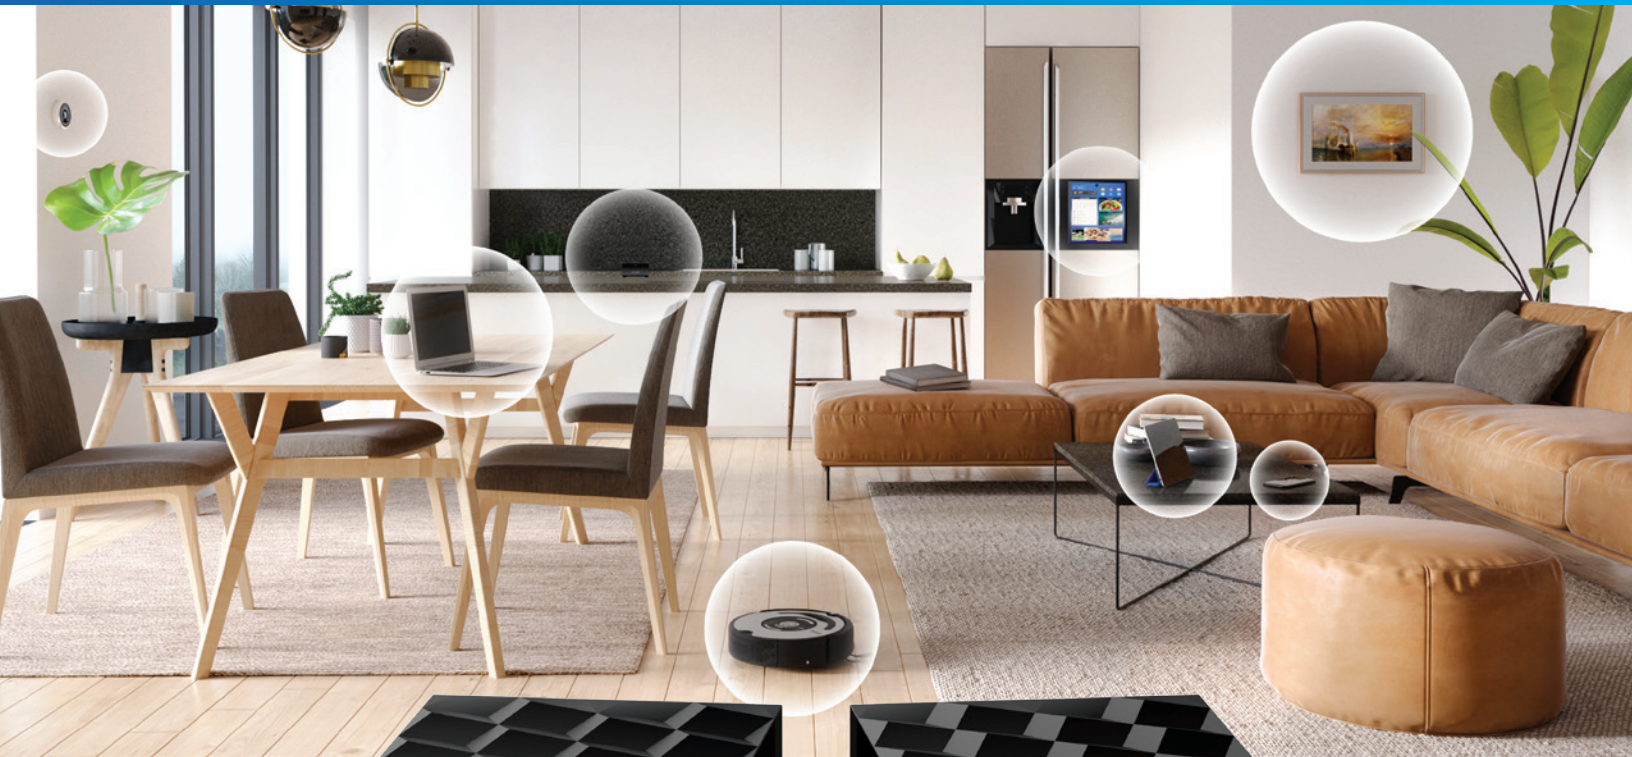

NIGHTHAWK®

Nighthawk® Mesh WiFi 6 System

Advanced Whole Home WiFi

With Nighthawk® Mesh WiFi 6 System you'll enjoy advanced whole home WiFi designed to deliver smooth video streaming and fast online gaming to more devices at the same time. Experience the next generation of WiFi 6, perfect for medium to large homes up to 3,000 sq. ft.[†] and Internet speeds over 100Mbps[†]. The Nighthawk

Mesh System comes with a high-power router and satellite to provide you with broad WiFi coverage, so you can eliminate dead zones by easily placing the satellite wherever needed. Set up in minutes and control your home's WiFi with the Nighthawk App. With NETGEAR Armor™, you get complete cyber threat protection built into your

router for an unlimited number of devices connected to your network, including IoT devices, tablets, computers, and smartphones. Experience the ease of managing your kids' time online across their connected devices and promote healthy habits anywhere they go with NETGEAR Smart Parental Controls™^{Mo}.

†NETGEAR Smart Parental Controls™ are not available in all regions and countries. Visit www.netgear.com/NETGEAR-SPC-availability for availability.

NETGEAR®