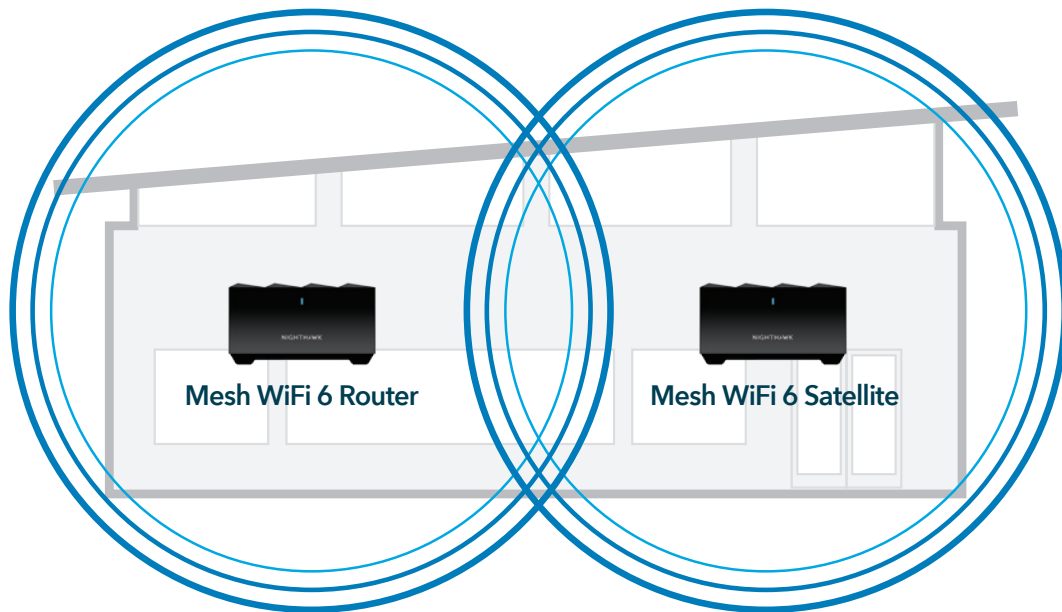

Enjoy fast, expansive WiFi with Nighthawk Mesh WiFi 6 System

Introducing WiFi 6 – the latest generation of WiFi that delivers four times better performance than AC WiFi. With innovative technologies, WiFi 6 delivers a huge boost in speed and total capacity. Rising to the challenges of modern smart home demands, this new standard of WiFi is ready to support more devices with better reliability and faster speeds. WiFi 6 is backward compatible with 802.11 ac/n/a/g/b.

Latest WiFi Technology

Upgraded WiFi that's up to 4X the performance and capacity of 11ac. 100% backward compatible.‡

Whole Home Coverage

Eliminate WiFi dead zones by simply placing satellites throughout your home to form a smart, reliable WiFi network.

Super-fast WiFi

Combined WiFi speeds up to 1.8Gbps keep up with your family's streaming, gaming and smart home needs.

Compact Design

Sleek compact design makes it easy to place almost anywhere to enjoy stronger WiFi everywhere.

Expandable

Add satellites to expand your coverage even further. This mesh WiFi system supports Wi-Fi CERTIFIED EasyMesh™.