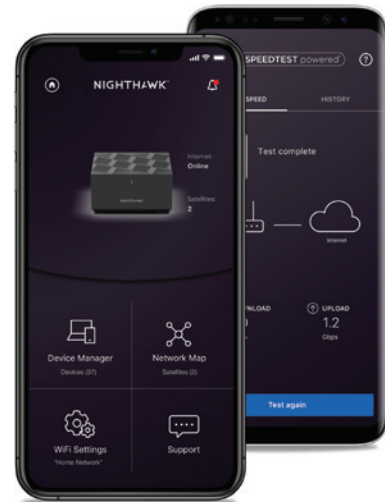

Expandable

Add satellites to expand your coverage even further. This mesh WiFi system supports Wi-Fi CERTIFIED EasyMesh™.

Orthogonal Frequency Division Multiple Access (OFDMA)

Using the OFDMA¹ feature of WiFi 6, the WiFi traffic is managed much more efficiently since data is transmitted from different devices concurrently, rather than having each device's data wait for its turn. This results in an efficient use of air-time, reduced latency, and increased bandwidth to add more devices to your network.

Ultra-powerful AX-optimized Quad-core Processor

The Nighthawk WiFi 6 Mesh System is powered by a 1.5GHz quad-core processor, is built for performance at an ultimate level. The ultra-fast processor enables the router to seamlessly handle data intensive applications such as 4K UHD video streaming, VR/AR gaming, as well as provide a stronger, more reliable WiFi experience. This powerful processor is optimized for AX making intelligent spontaneous decisions to schedule data traffic to maximize WiFi Bandwidth utilization.

Nighthawk App

The NETGEAR Nighthawk® App makes it easy to set up your Nighthawk Mesh WiFi 6 System and get more out of your WiFi. With the app, you can install your Mesh WiFi 6 Router and Satellite in a few steps—just connect your mobile device to the router network and the app will walk you through the rest. Once set up, you can use the intuitive dashboard to pause the Internet on your connected devices, run a quick Internet speed test, and much more!

- Anywhere Access – Easily monitor your home network anytime, anywhere
- Internet Speed Test – Check the broadband speeds from your service provider
- Pause Internet – Pause the Internet to any device
- Traffic Meter – Track Internet data usage
- Guest Networks – Set up separate WiFi access for guests
- Quick Setup – Get connected in just minutes
- Get it at nighthawk-app.com