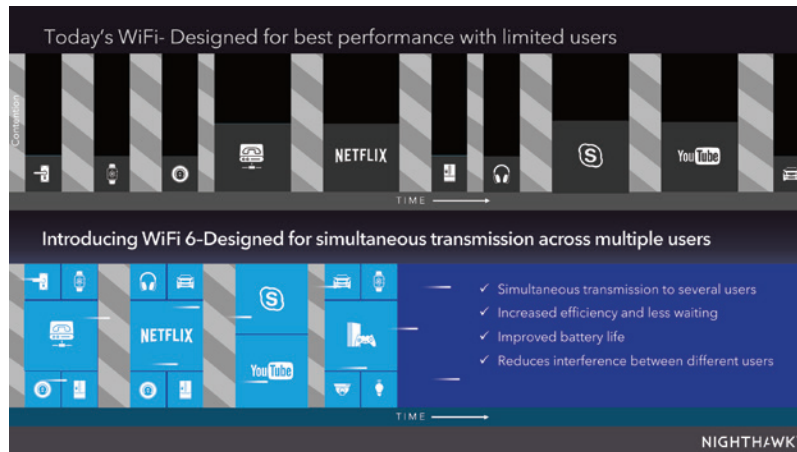

Super-fast WiFi

Combined WiFi speeds up to 1.8Gbps keep up with your family's streaming, gaming and smart home needs.

Compact Design

Sleek compact design makes it easy to place almost anywhere to enjoy stronger WiFi everywhere.

Expandable

Add satellites to expand your coverage even further. This mesh WiFi system supports Wi-Fi CERTIFIED EasyMesh™.

Orthogonal Frequency Division Multiple Access (OFDMA)

Using the OFDMA¹ feature of WiFi 6, the WiFi traffic is managed much more efficiently since data is transmitted from different devices concurrently, rather than having each device's data wait for its turn. This results in an efficient use of air-time, reduced latency, and increased bandwidth to add more devices to your network.