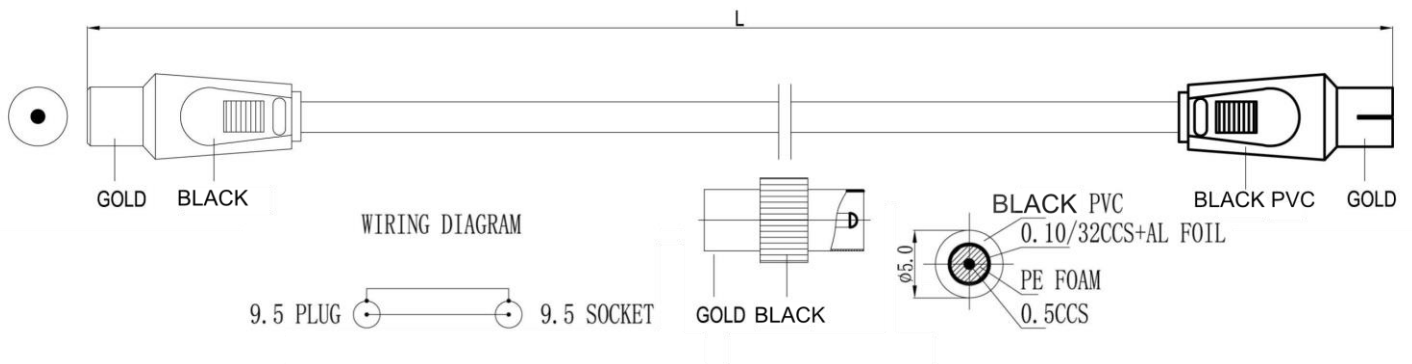

Datasheet

RS PRO 5m Black TV Extension Cable with Male Cable with Coupler

Stock number: 2369060

EN

The RS Pro range of TV cables are constructed of coax cable with female to female connectors, they also come supplied with a male to male coupler, all contacts are Gold flashed for a high quality finish and anti-corrosive properties.