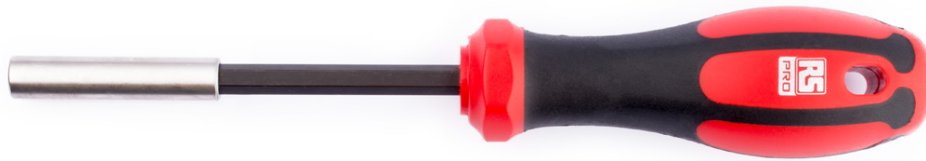

### Product features:

- Suitable for 1/4" hex C 6.3 bits
- Stainless steel sleeve with strong permanent magnet
- Chrome Vanadium steel shaft (matt chrome finish)

RS CODE NO		L mm	∅ mm	
1923664	1/4"	100	10	106