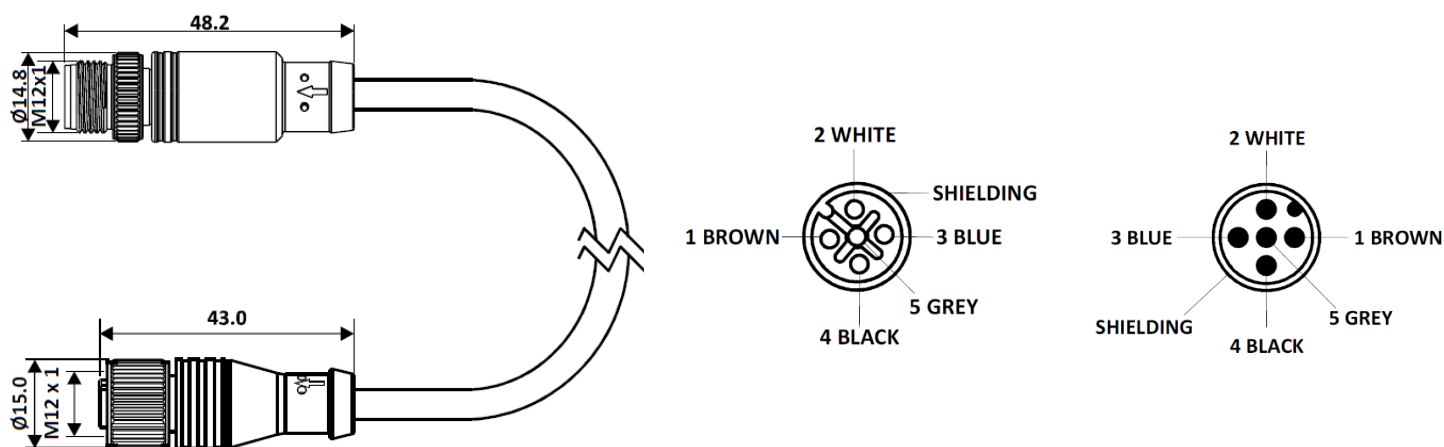

Grip Material	PU
Contact	Cu-Zn
Contact Plating	Gold Flash
Contact Carrier	Nylon 66
O-Ring	Neoprene
Grip Color	Black
Coupling Nut	Brass Nickel-Plated

Cable Specifications

Cable Length-L	10 m
Cable Type	5 Core PUR Shielded Multi Strand
Sheath Color	Black

RS PRO M12 FEMALE TO MALE CONNECTOR

Cross Section of Wire	0.25 sq. mm
Core Dia	1.3 mm
Cable Dia	5.5 ± 0.1 mm
Shield Details	Braiding (16 x 7 x 0.12mm)

Protection Category

Degree of Protection	IP67
----------------------	------

All Dimensions are in mm.