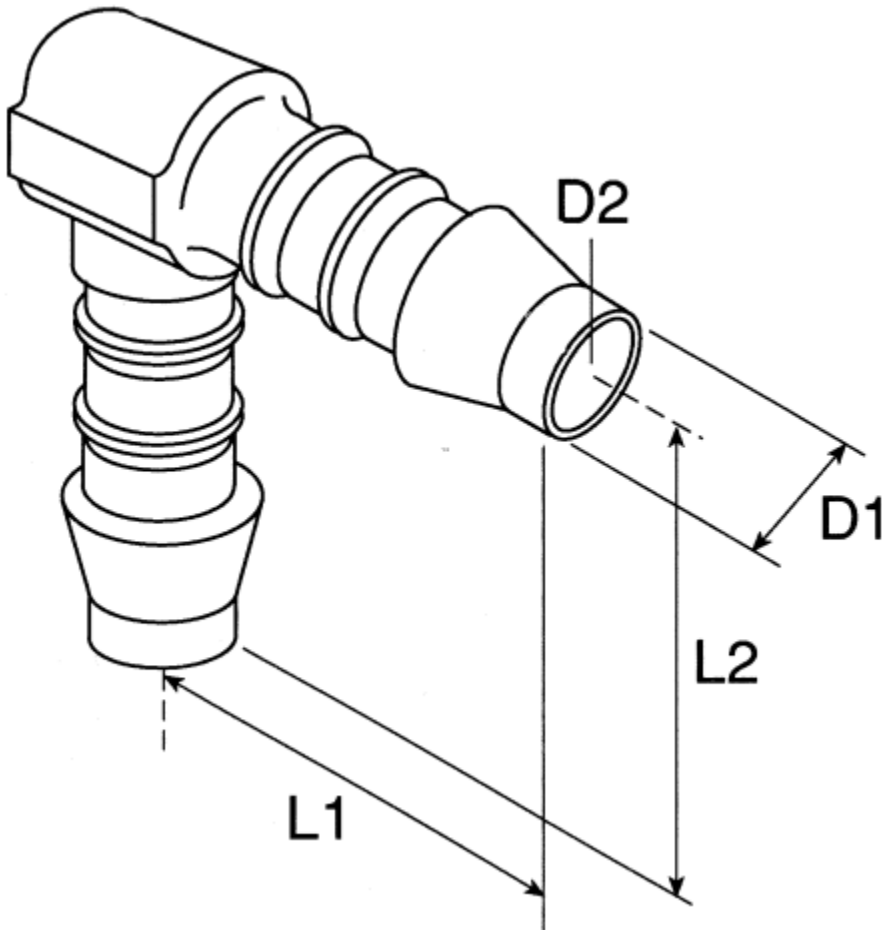

Datasheet

Stock No: 419-7243

D1	D2	L1	L3
16	12	40.5	45

Unit: mm

D1: Joiner Outer Diameter

D2: Joiner Inner Diameter

L1: Length

*Joiner Outer Diameter = Hose Inner Diameter

Product Details

Elbow Connector

Push-on Connectors

Acetal Resin, non toxic, tough, lightweight, good impact and wear resistance

Deep moulded ribs, use hose clips for high pressure, positive sealing

Specifications:

Hose Inner Diameter	16mm
Coupling Connector Type	Elbow Coupler
Body Material	POM
Coupling Gender	Male
Coupling Connector Direction	Elbow
Series	WS