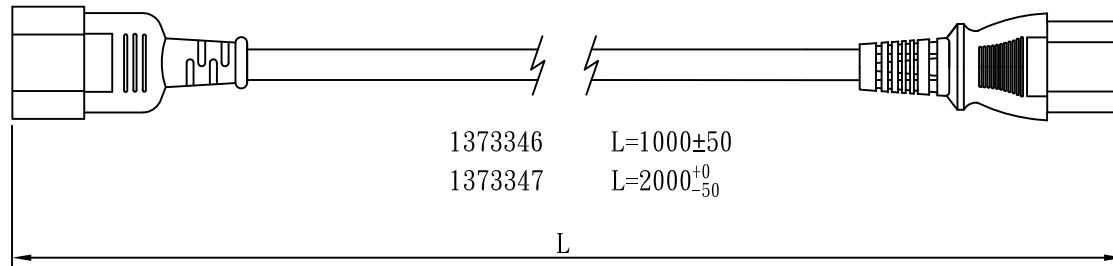

MARKING:

MARKING:

1373346 L1=180±30  
1373347 L1=180±30

WIRING COLOR:

E: Yellow/Green  
N: Blue  
L: Brown

LENGED ON CORD : (E04-14)

I KEMA-KEUR △ CEBEC 809 NF-USE 1346 IEMMEQU H05VV-F 3G 0.75mm<sup>2</sup> 300/500V -LF-

No	BOM ITEM	Q' TY	P/N
1	KPR-11 TERMINAL	3 pcs	BBN11000
2	IS-011 DUST COVER(GREEN)	1 pcs	MP0110XE
3	IS-011 INNER BODY	1 pcs	MI011000
4	PVC 45P (SA87, IS-011)	18 g	RPP045XE
5	KPR-14 TERMINAL	3 pcs	BBB14000
6	IS-14 INNER BODY	1 set	MI014000
7	PVC 45P (SA87, IS-14)	22 g	RPP045XE
8	PE TIE (WHITE , 6 inch )	1 pcs	KBW10006
9	PE BAG(120*260)	1 pcs	KPR10026
10	LABEL(45*25)	1 pcs	

NOTE:1. CORD 128  
2. CONTENT 137334X

CABLE	H05VV-F 3G 0.75 DENT PRINT CT-XE(GREEN)				
PLUG	IS-011 + IS-14	LENGTH	L	UNIT	mm
CLIENT	NAME	First connectivity	N/W	UNIT	kg
	P/N	137334X	SG DWG	SR-172524-5	VER. A