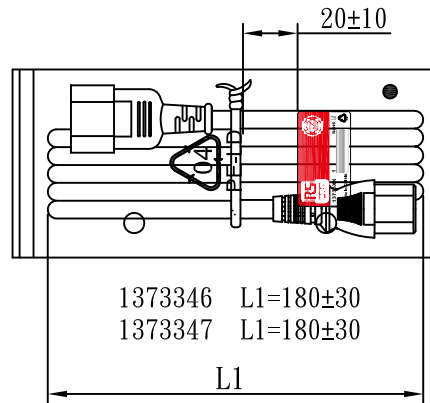

MARKING:

MARKING:

1373346 L1=180±30  
1373347 L1=180±30

WIRING COLOR:

E: Yellow/Green  
N: Blue  
L: Brown

LENGED ON CORD : (E04-14)

I KEMA-KEUR △ CEBEC 809 NF-USE 1346 IEMMEQU H05VV-F 3G 0.75mm<sup>2</sup> 300/500V -LF-

No	BOM ITEM	Q' TY	P/N
1	KPR-11 TERMINAL	3 pcs	BBN11000
2	IS-011 DUST COVER(GREEN)	1 pcs	MP0110XE
3	IS-011 INNER BODY	1 pcs	MI011000
4	PVC 45P (SA87, IS-011)	18 g	RPP045XE
5	KPR-14 TERMINAL	3 pcs	BBB14000
6	IS-14 INNER BODY	1 set	MI014000
7	PVC 45P (SA87, IS-14)	22 g	RPP045XE
8	PE TIE (WHITE , 6 inch )	1 pcs	KBW10006
9	PE BAG(120*260)	1 pcs	KPR10026
10	LABEL(45*25)	1 pcs	

NOTE:1. CORD 128  
2. CONTENT 137334X

CABLE	H05VV-F 3G 0.75 DENT PRINT CT-XE(GREEN)				
PLUG	IS-011 + IS-14	LENGTH	L	UNIT	mm
CLIENT	NAME	First connectivity	N/W	UNIT	kg
	P/N	137334X	SG DWG	SR-172524-5	VER. A