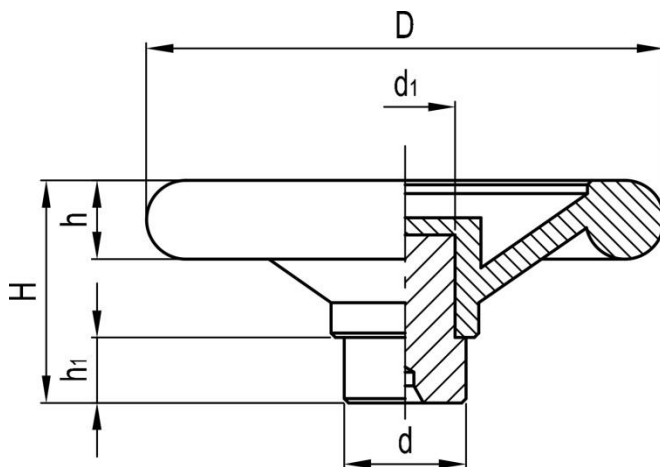

Datasheet

Solid handwheel, covered hub

RS Stock No: 1612033

Specification

Handwheel material: Phenoplast

Zinc-plated steel hub, with pre-drilled hole

ENGLISH

Stock no	D	d	d1	H	h	h1
1612033	120	28	23	50	18	14
1612034	160	40	32	63	22	20
1612035	200	40	32	73	23	21