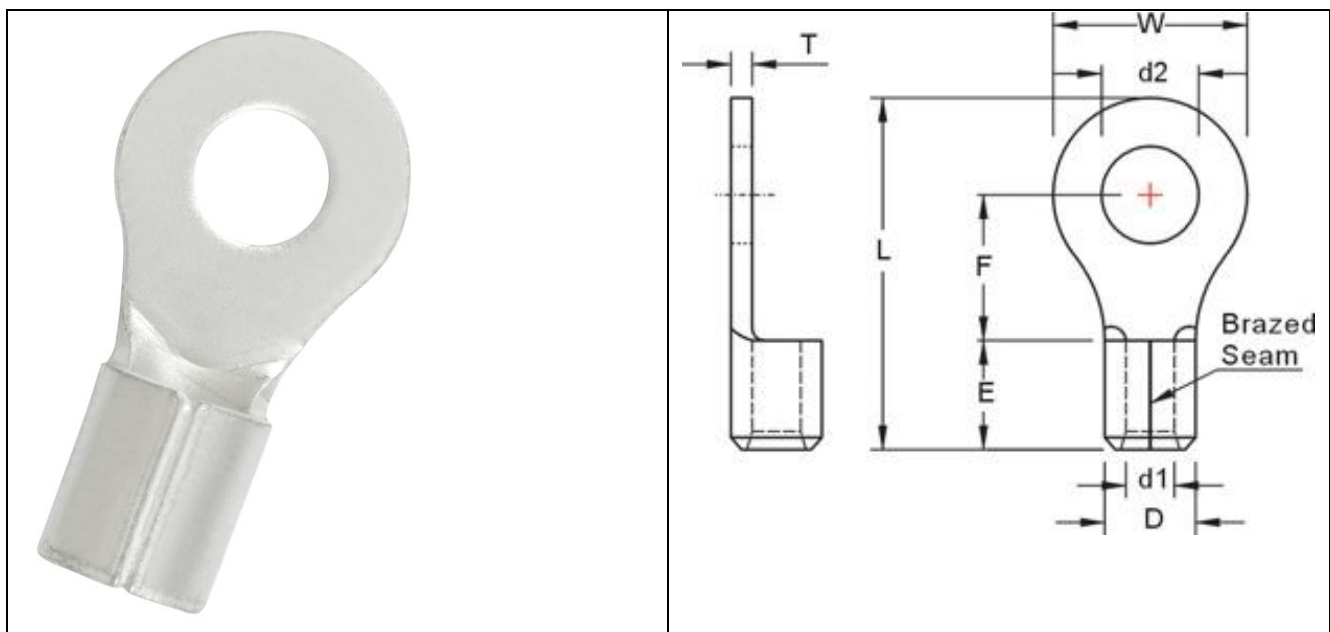

Datasheet

RS PRO NON-INSULATED RING TERMINALS

Stock number: 178-8624

MAXIMUM ELECTRIC CURRENT:

A.W.G.	8
AMP.	70

TERMINAL MATERIAL: COPPER
SURFACE TREATMENT: TIN PLATED

WIRE RANGE A.W.G. mm ²	ITEM NO. BRAZED SEAM	STUD SIZE 2 x d2	DIMENSION inch(mm)							
			W	F	L	E	D	d1	T	
8 A.W.G.	☐ 178-8624	#10	0.209	0.472	0.366	0.937	0.335	0.283	0.177	0.047
8 mm ²			5.3	12	9.3	23.8	8.5	7.200	4.5	1.2