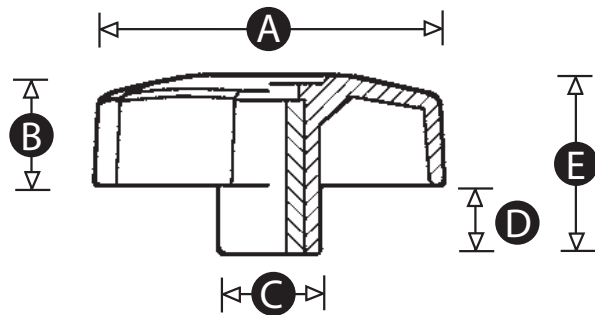

# Through Thread Scallop Knob

### Female insert material

Brass

Part No.	A	B	C	D	E	Thread size
161212	40	12	15	8	20	M6
161228	50	15	15	9	24	M6
161234	50	15	15	9	24	M8
161240	60	18	19	12	30	M10