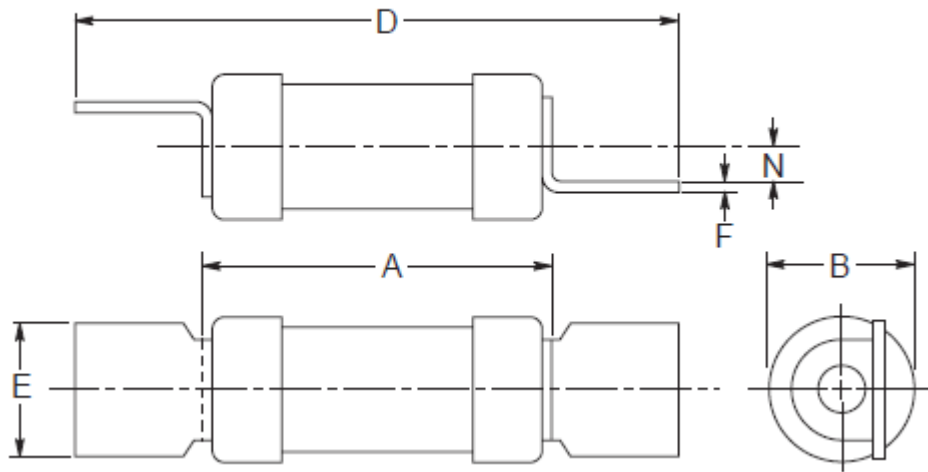

Datasheet

Industrial HRC Fuse

RS Stock number 521-2927

Dimensional Data:

Dimensions - mm

S/N	Amp Rating	Pre-arcing	Total @ 415V	Total @ 550V	Nom Watts Loss	Rated Voltage (AC)	A	B	D	E	F	N
5212911	10	120	400	490	2.1	550	34.6	13.8	58.5	12.7	.8	3.5
5212927	16	120	470	730	1.8	550	34.6	13.8	58.5	12.7	.8	3.5
5212949	25	560	2300	3550	2	550	34.6	13.8	58.5	1.7	.8	3.5

Time-Current Characteristic Curve (Full Size Curves Available)