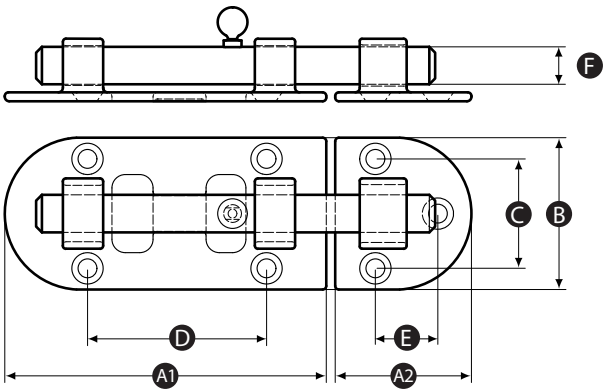

Chrome Plated Brass Barrel Bolt

Description

Two-part locking chrome plated barrel bolt

Material

Chrome plated brass

Finish

Polished

Part No.	A1	A2	B	C	D	E	F
3682891	72	30	34	24.5	40	14	8.5