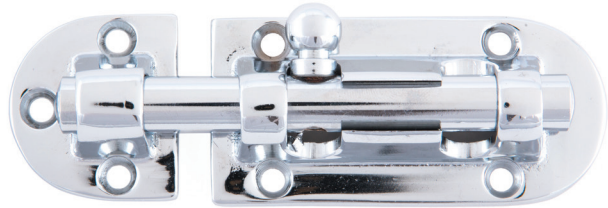

Chrome Plated Brass Barrel Bolt

Description

Two-part locking chrome plated barrel bolt

Material

Chrome plated brass

Finish

Polished

Part No.	A1	A2	B	C	D	E	F
3682891	72	30	34	24.5	40	14	8.5