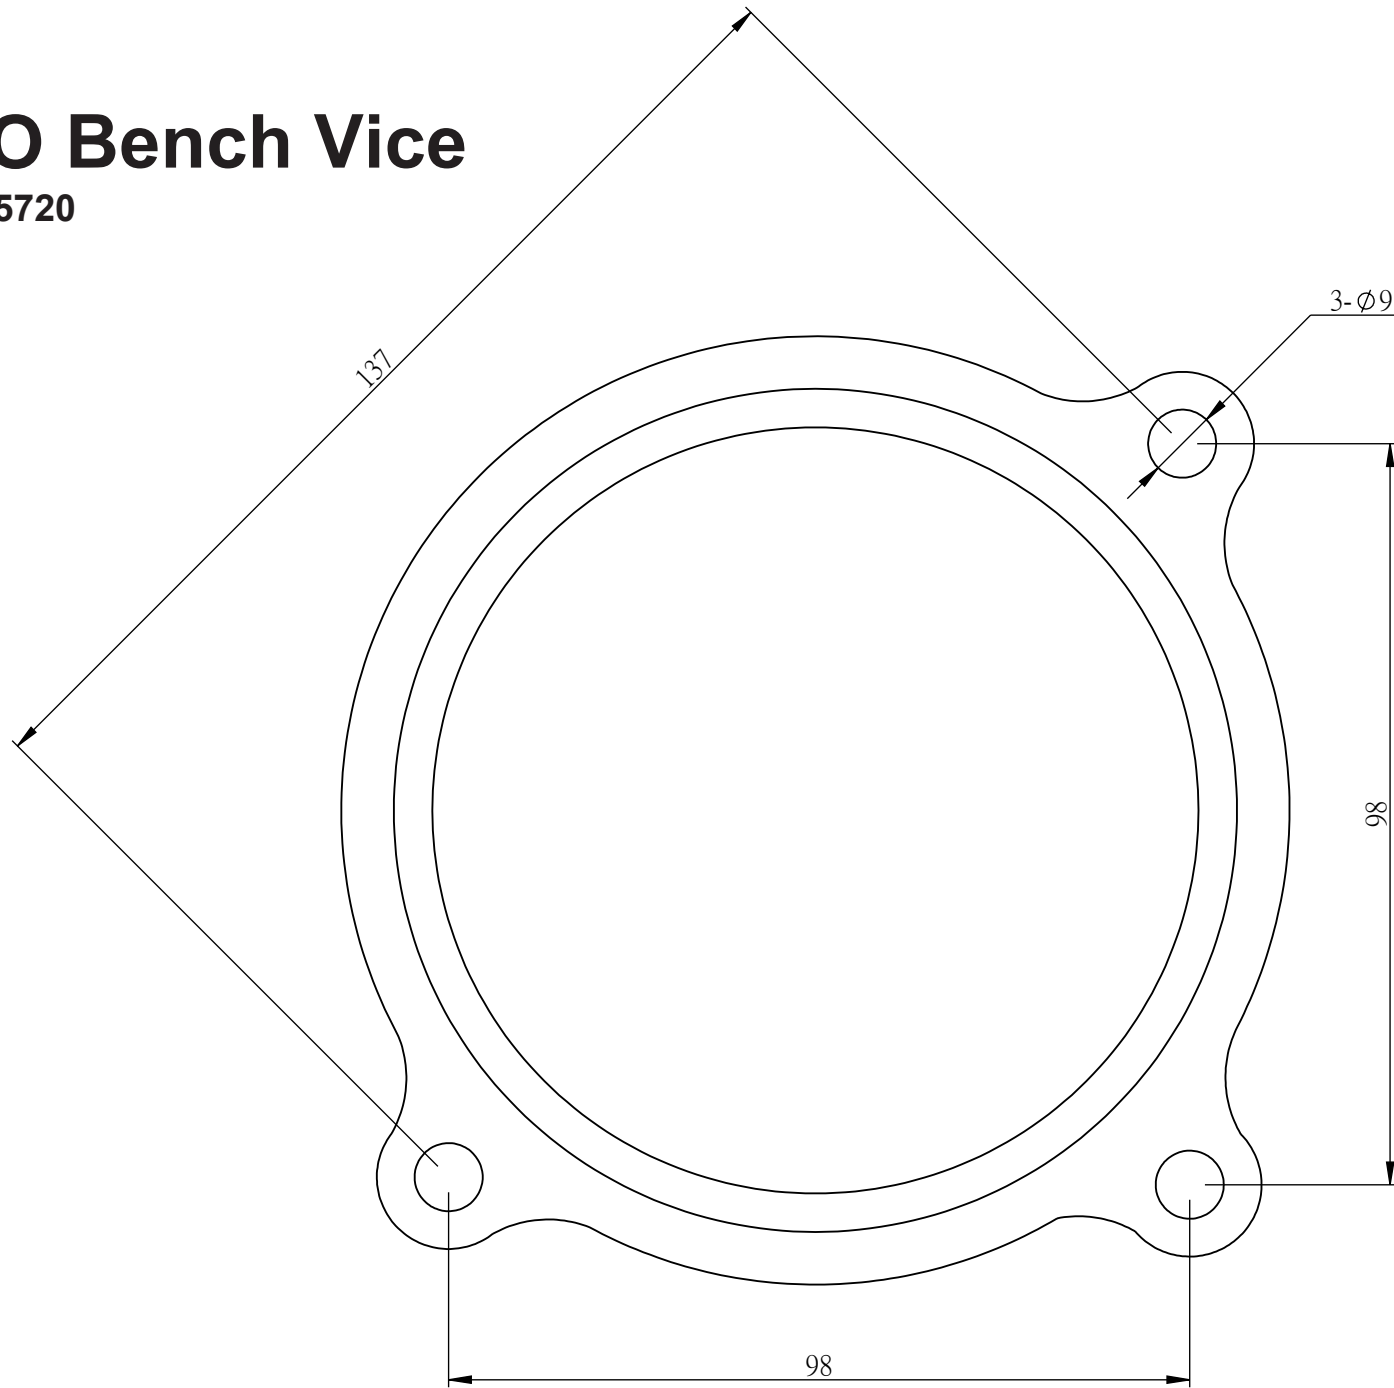

Drawing

RS PRO Bench Vice

Stock No: 2325720

Unit: mm