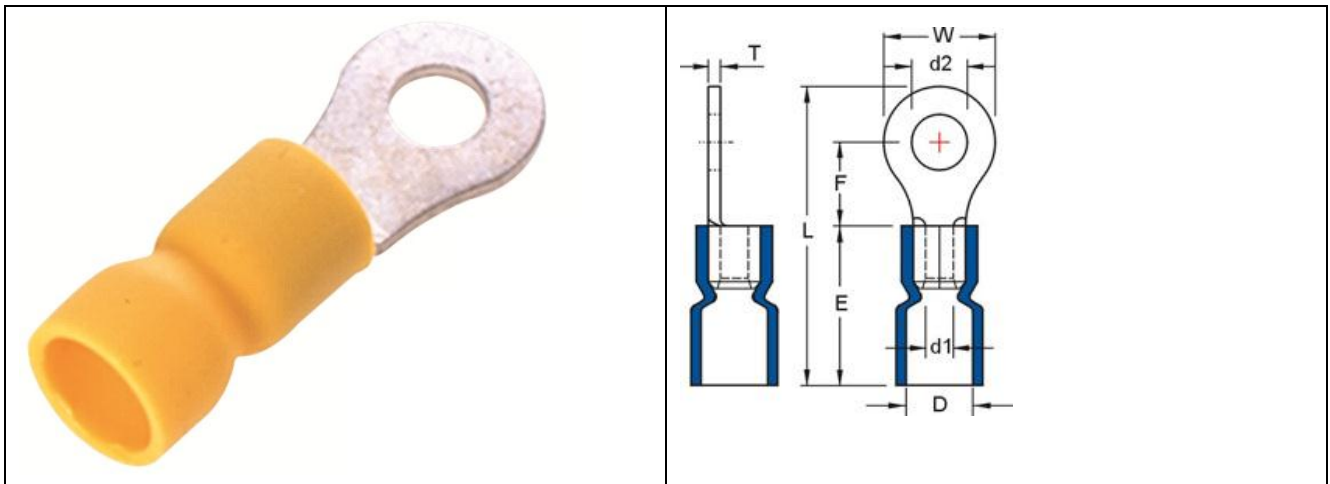

Datasheet

RS PRO VINYL-INSULATED (EASY ENTRY) RING TERMINALS

Stock number: 178-8684

MAXIMUM ELECTRIC CURRENT:

A.W.G.	12	10
AMP.	35	50

MAXIMUM ELECTRICAL RATING: 105° C 600 VOLTS MAX.

INSULATION MATERIAL: VINYL (PVC)

TERMINAL MATERIAL: COPPER

INSULATION COLOR: YELLOW

WIRE RANGE A.W.G. mm ²	ITEM NO. BUTTED SEAM	STUD SIZE d2	DIMENSION inch(mm)							
			W	F	L	E	D	d1	T	
12-10 A.W.G.	178-8684	#10	0.209	0.374	0.327	1.067	0.555	0.248	0.134	0.039
4-6 mm ²			5.3	9.5	8.3	27.1	14.1	6.300	3.4	1