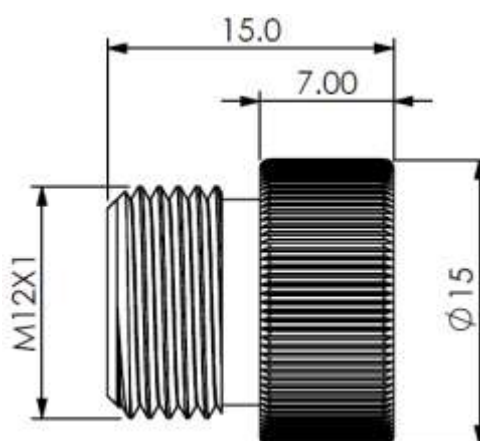

FEATURES

RS PRO DUST CAP FOR M12 FEMALE CONNECTOR

RS Stock No.: 2080605

RS Professionally Approved Products bring to you professional quality parts across all product categories. Our product range has been tested by engineers and provides a comparable quality to the leading brands without paying a premium price.

Accessories M12 A-coded
A range of components compatible with M12 connectors.

General Specifications

Gender	Male
Material	Nylon66
Colour	Black
IP Rating	IP67

Additional Information

Custom Tariff Number	85369090
-----------------------------	----------

Similar Products

Stock No.	Brand	Product Name	Attribute 1	Attribute 2
-	-	-	-	-

Connection Diagrams / Assembly Diagrams / Illustrations / Accessories

All Dimensions are in mm.