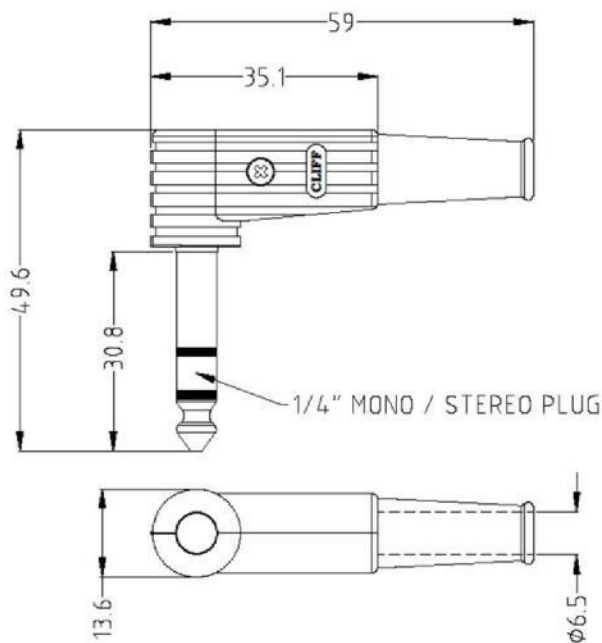

# RS PRO 6.35mm RIGHT ANGLE JACK PLUG

Stock No: 2523002, 2523003

Max. cable diameter  $\varnothing$ 6.5mm

VARIANTS

**2523002**- 1/4" Mono Jack Plug 90° White

**2523003**- 1/4" Stereo Jack Plug 90° White

Specification

Contact Resistance:  $\leq 0.02\Omega$

Insulation Resistance:  $\geq$

2000M $\Omega$  Withstand Voltage:

500V Durability:  $\geq 2000x$