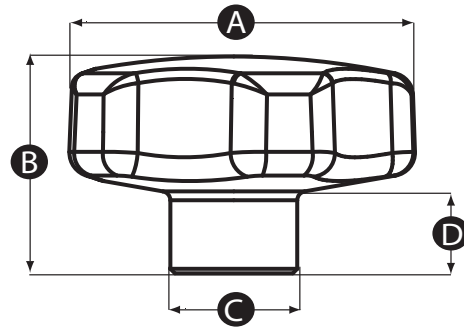

# Female Metal Lobe Knob

ENGLISH

## Thread

Machined thread

Part No.	A	B	C	D	Thread size
478541	40	24	14	8	M6
478490	40	24	14	8	M8
478523	50	31	18	10	M10
478507	50	31	18	10	M8
478501	60	39	20	14	M10
478412	60	39	20	14	M12