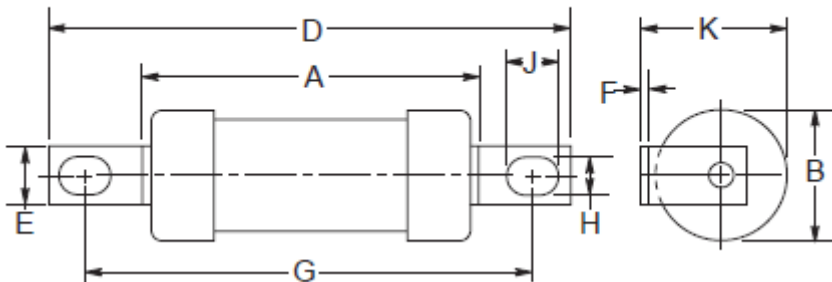

Datasheet

Industrial HRC Fuse

RS Stock number 521-2567

Dimensional Data:

Dimensions - mm

S/N	Amp Rating	Pre-arcing	Total @ 415V	Total @ 550V	Nom Watts Loss	Rated Voltage	A	B	D	E	F	G	H	J	K
5212567	6	28	100	115	1.8	550AC	35.0	13.7	85.0	8.7	1.2	73.0	5.5	8.0	14.5
5212573	10	125	400	500	2.1	550AC	35.0	13.7	85.0	8.7	1.2	73.0	5.5	8.0	14.5
5212589	16	120	470	750	1.8	550AC	35.0	13.7	85.0	8.7	1.2	73.0	5.5	8.0	14.5
5212595	20	260	1100	1700	1.8	550AC	35.0	13.7	85.0	8.7	1.2	73.0	5.5	8.0	14.5
5212618	25	570	2300	2500	2	550AC	35.0	13.7	85.0	8.7	1.2	73.0	5.5	8.0	14.5
5212624	32	710	3000	5000	2.9	550AC	35.0	13.7	85.0	8.7	1.2	73.0	5.5	8.0	14.5

Time-Current Characteristic Curve (Full Size Curves Available)