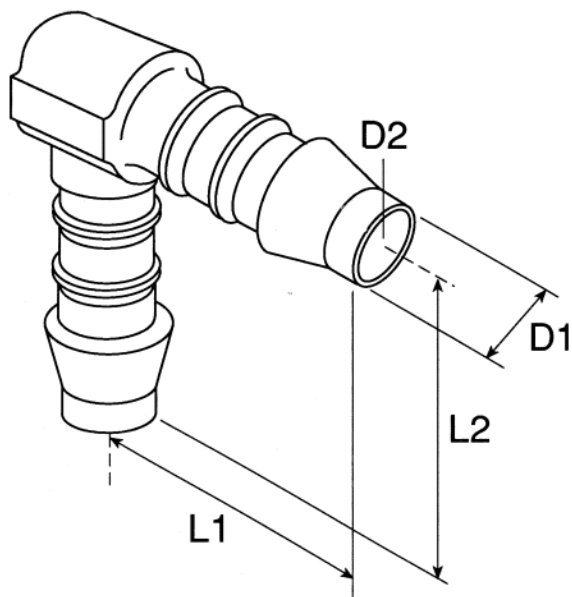

Datasheet

Stock No: 795-506

ENGLISH

RS Pro Elbow Male, POM

D1: Joiner Outer Diameter

D2: Joiner Inner Diameter

L1: Length

*Joiner Outer Diameter = Hose Inner Diameter

Product Details

Elbow Connector

Push-on Connectors

- Acetal Resin, non toxic, tough, lightweight, good impact and wear resistance
- Deep moulded ribs, use hose clips for high pressure, positive sealing

D1	D2	L1	L3
19	15	43.5	46

Unit:mm

Specifications:

Hose Inner Diameter	19mm
Coupling Connector Type	Elbow Coupler
Body Material	POM
Coupling Gender	Male
Coupling Connector Direction	Elbow
Series	WS