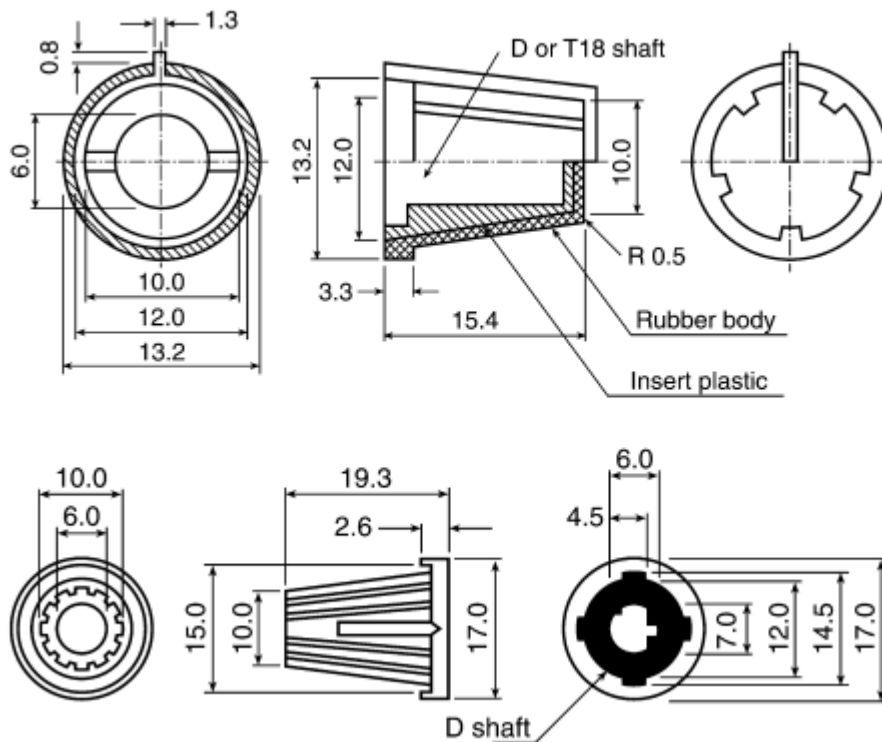

Datasheet

RS Black 17mm Potentiometer Knob with a Green, White Indicator, 6.4mm Shaft

RS Stock [467-6768](#)

Dimensions: mm

Specifications

Body Colour: Black

Indicator Colour: Blue

Knob Diameter: 17mm

Knob Height: 19.5mm

Knob Type: Push On Knob

Shaft Size: 6.4mm