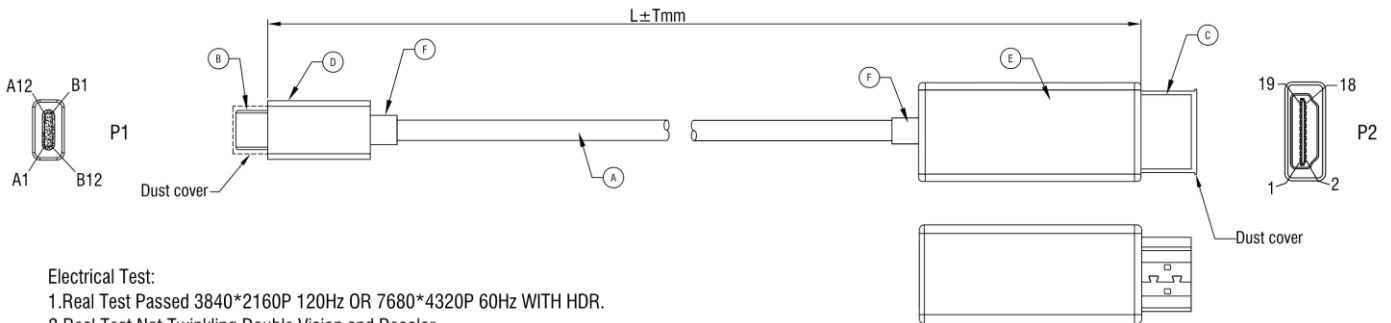

## RS PRO 2m USB C to HDMI

Stock number: 2299977

EN

The RSPRO 2m USB C to HDMI cables have an outer black PVC jacket and have an outer diameter of 4.8mm.

This cable is capable of 8k@60Hz or 4K @120Hz and supports HDR10.

Electrical Test:  
 1.Real Test Passed 3840\*2160P 120Hz OR 7680\*4320P 60Hz WITH HDR.  
 2.Real Test Not Twinkling,Double Vision and Decolor.

F	1	BLACK 45P PVC	6	G
E		HDMI MALE SHELL(GREY ALLOY SHELL)	1	PCS
D		USB Type-C MALE SHELL,(GREY ALLOY SHELL)	1	PCS
C		HDMI 19P MALE(Black Insulator,Gold Plated)+PCB'A(IC:IT670FN+PS186)	1	PCS
B		USB Type-C MALE(Black Insulato,Gold Plated)	1	PCS
A		UL2725(32#*1P+D+AL/MY)*5+32#*4C+24#*2C+AL+B OD=4.8mm,BLACK PVC JACKET.	1	PCS
NUMBER		PRODUCT SPECIFICATIONS	Quantity	Unit