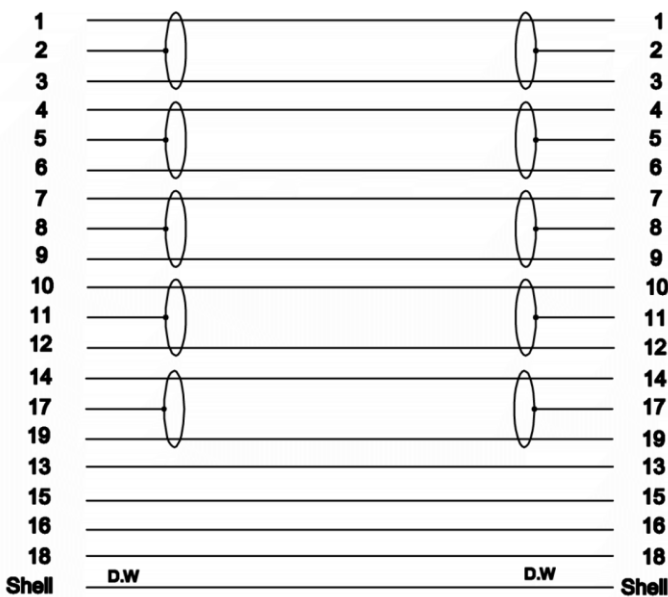

Datasheet

RS PRO 2mtr HDMI M-M High Speed with Ethernet Cable Black 5 Pack

Stock number: 2513215

EN

The RSPRO 2 metre male to male HDMI HS+E cable has a black PVC jack and an outer diameter of 6mm. The connectors have a gold flash covering to prevent corrosion and come with dust caps to protect the connectors while not in use. The connector hoods are also made of black PVC with a small foot print of 19.44mm wide and 11mm high.

4	CABLE SPEC:(0.254mmCCS*1Pair+0.254mmCCS D.W.+AL+MY)*5+0.254mmCCS*4C+0.254mmCCS D.W.+AL+16*6*0.12mmAL-Mg Braiding)*1C O.D:6.0mm BLACK PVC JACKET
3	Plastic Cap
2	PVC - BLACK
1	HDMI Plug - Gold Plated

RoHS / REACH / CE / UKCA