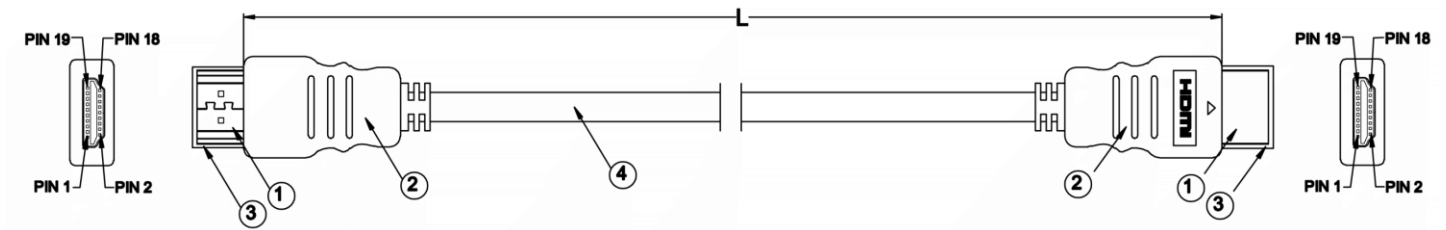

Datasheet

RS PRO 2mtr HDMI M-M High Speed with Ethernet Cable Black 5 Pack

Stock number: 2513215

EN

The RSPRO 2 metre male to male HDMI HS+E cable has a black PVC jack and an outer diameter of 6mm. The connectors have a gold flash covering to prevent corrosion and come with dust caps to protect the connectors while not in use. The connector hoods are also made of black PVC with a small foot print of 19.44mm wide and 11mm high.

4	CABLE SPEC:(0.254mmCCS*1Pair+0.254mmCCS D.W.+AL+MY)*5+0.254mmCCS*4C+0.254mmCCS D.W.+AL+16*6*0.12mmAL-Mg Braiding)*1C O.D:6.0mm BLACK PVC JACKET
3	Plastic Cap
2	PVC - BLACK
1	HDMI Plug - Gold Plated

RoHS / REACH / CE / UKCA