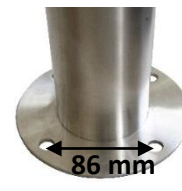

ENGLISH

Datasheet

RS PRO

RS Stock No:2041787

Customs : 7308900000

Height (mm)	Post diameter (mm)	Post thickness (mm)	Diameter of the plate (mm)	Weight (kg)
800	89	2	170	3,90
800	159	2	240	11,5

- **Made of** Stainless Steel 316
- **Color** : Grey post

Specifications :

- 4 Mounting Holes
- Ref: BAR FIX 304 SB (optional)
- Choice of reflective strips: Red, Orange, White, Blue, Blue, Green (optional)

En option: