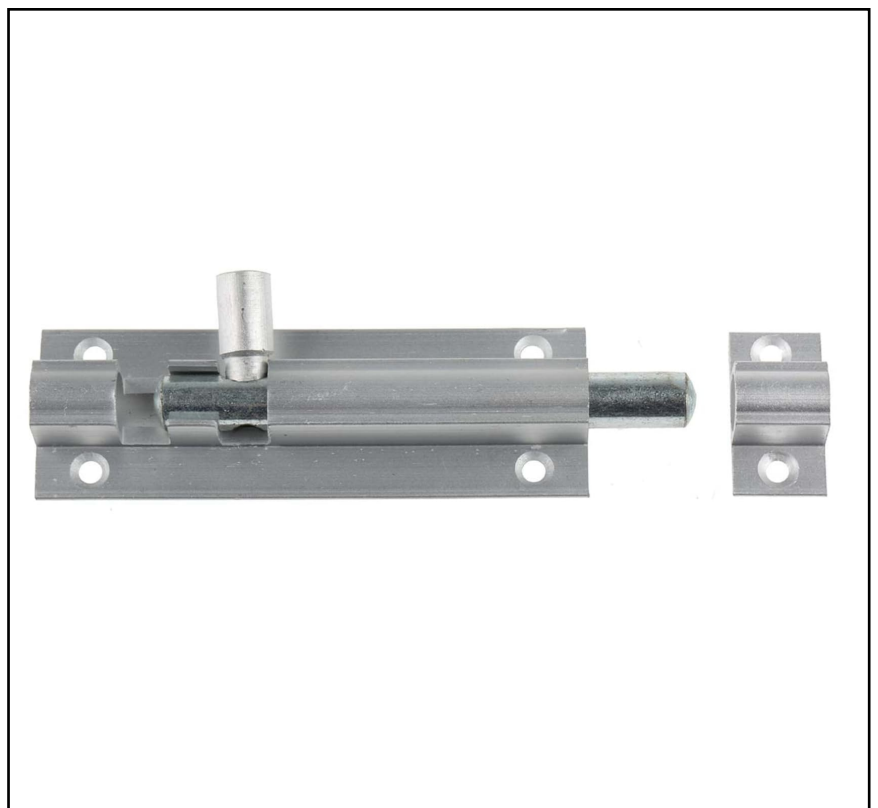

## Features

- Made from aluminium
- Easy sliding bolt action
- Quick and easy to fit
- Offers security/privacy
- Can be fitted horizontally, or vertically (pointing up or down)

## RS PRO Aluminium Door Bolt, 75mm

RS Stock No.: 893-8647

RS PRO Professionally Approved Products bring to you professional quality parts across all product categories. Our product range has been tested by engineers and provides a comparable quality to the leading brands without paying a premium price.

## Product Description

The RS PRO Aluminium Door Bolt is ideal for adding security to external doors (garages/sheds for example), or increasing privacy for internal doors, such as a bathroom or toilet. They are easy to fit, with a simple sliding bolt action, and can be fitted horizontally, or vertically (pointing up or down).

## General Specifications

Material	Aluminium
Finish	Satin
Dimensions	75 mm x 25 mm
A	12 mm
B	3.5 mm
C	75 mm
D	25 mm