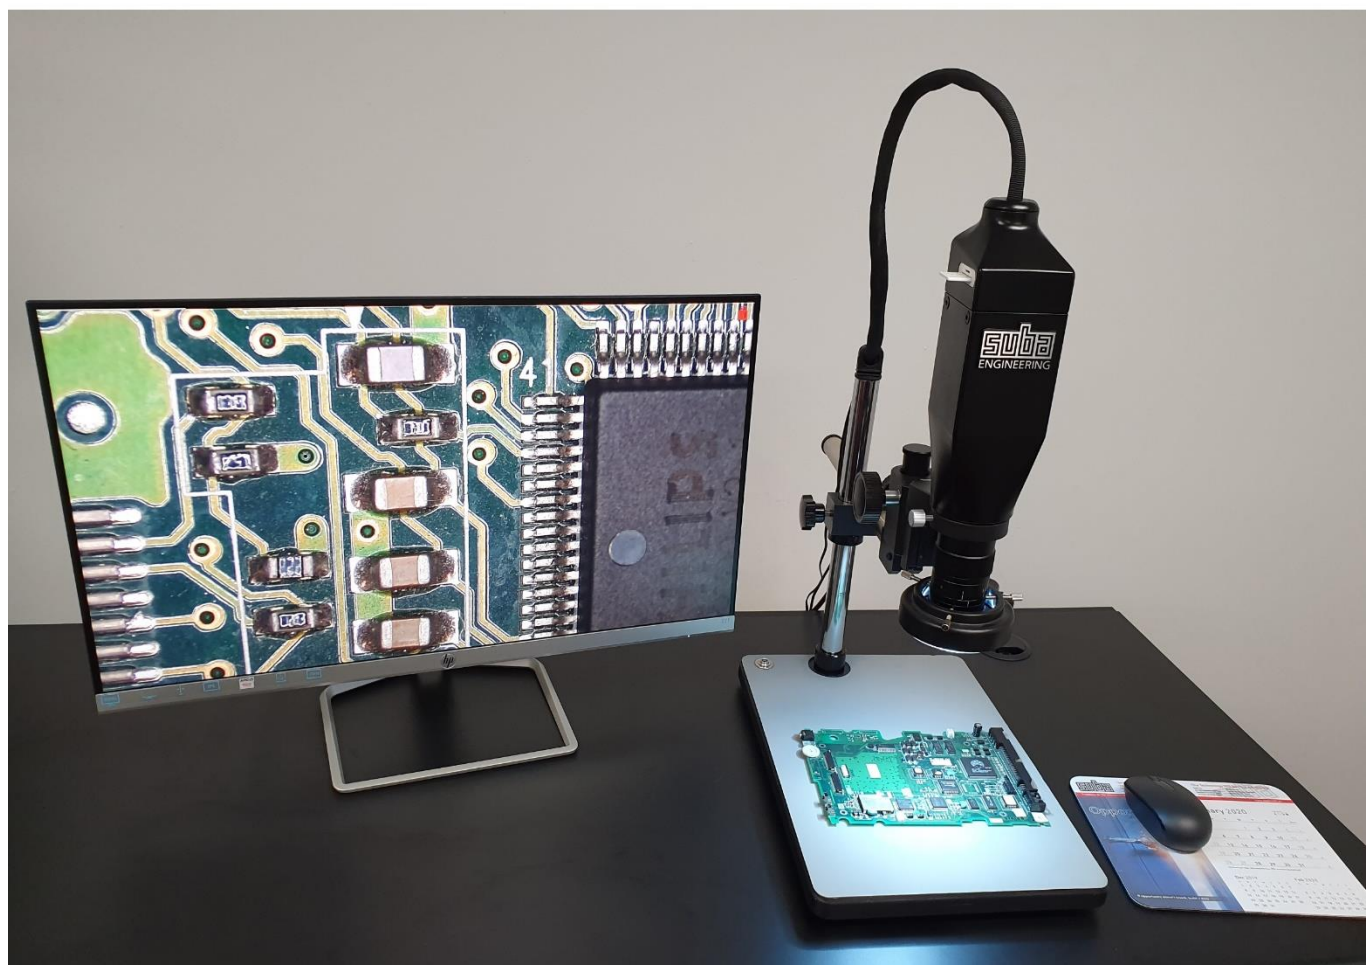

The NEW **Suba**Scope 2020 Perfect Vision

- Australian digital microscope model Q1/2020
- Auto-Focus feature is standard
- Up to 200x zoom level is standard
- Image and video capturing function is standard
- Micro FlashAir card for Wi-Fi transfer of photos/videos is standard
- Adjustable ring light is standard
- Table with adjustable arms is standard
- Measurement Software is standard
- Wireless Mouse operated Auto Focus Region is standard
- Digital comparison of still picture and live picture is standard
- New enhanced software and GUI
- New Features and functions

It is again a very special event at Suba Engineering. We are excited to release our new **SubaScope** 2020 Perfect Vision, Q1 2020 model. An "Australian" digital auto-focusing Microscope with a zoom of up to 200x. The advanced version now comes with new features like, mouse-controlled auto focus region, measurement software, digital comparison of a still picture to the live picture and many more software features. We use our 3-D printers & CAD software to make parts inhouse.

Below a screen shot of the new measurement function

our vision = **YOUR GREAT ADVANTAGE**