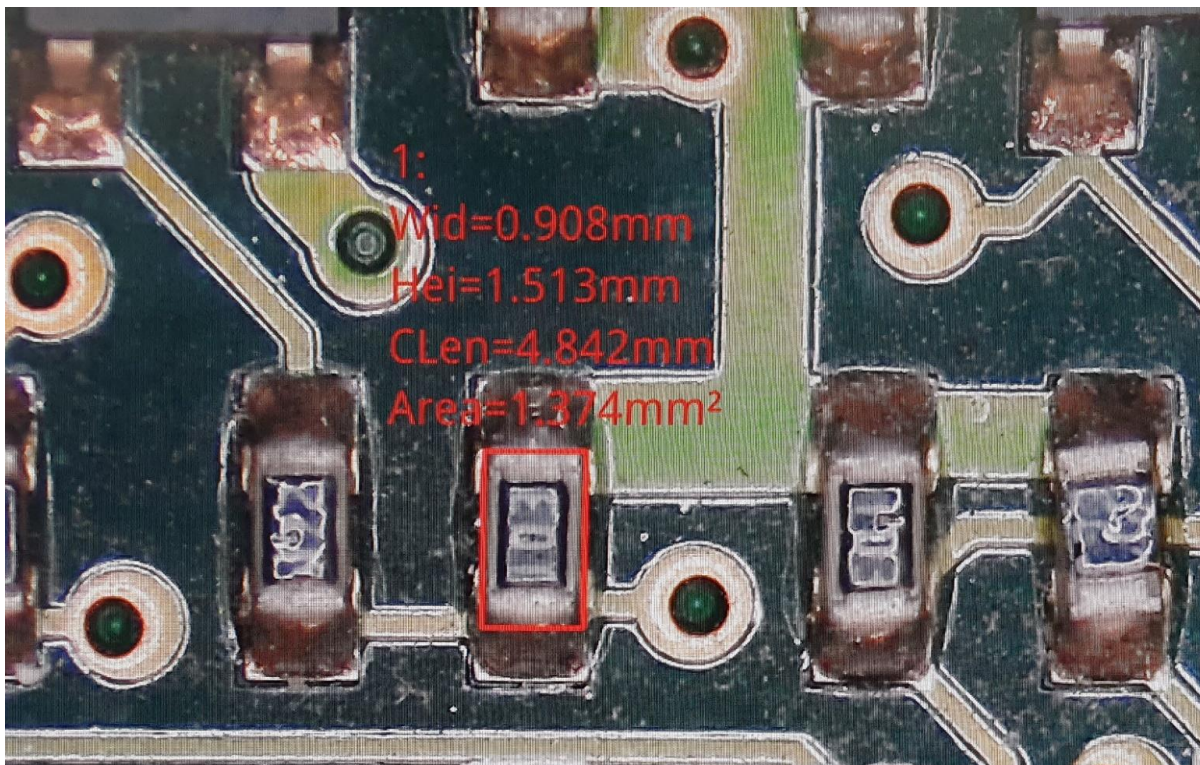

It is again a very special event at Suba Engineering. We are excited to release our new **SubaScope** 2020 Perfect Vision, Q1 2020 model. An "Australian" digital auto-focusing Microscope with a zoom of up to 200x. The advanced version now comes with new features like, mouse-controlled auto focus region, measurement software, digital comparison of a still picture to the live picture and many more software features. We use our 3-D printers & CAD software to make parts inhouse.

Below a screen shot of the new measurement function

our vision = **YOUR GREAT ADVANTAGE**