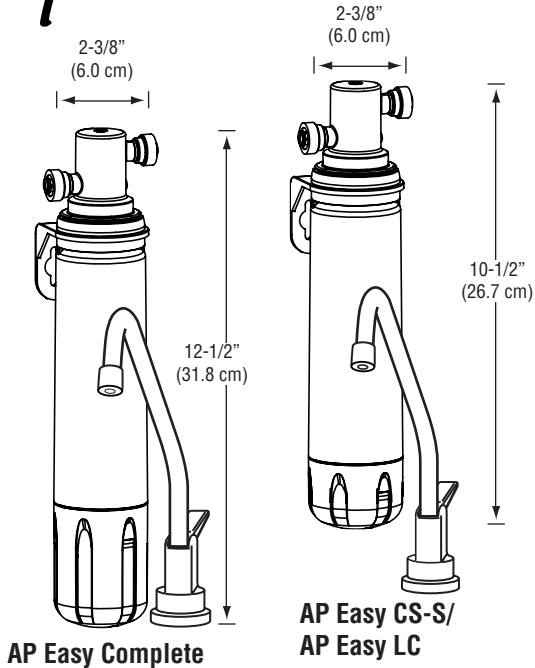

Aqua-Pure®