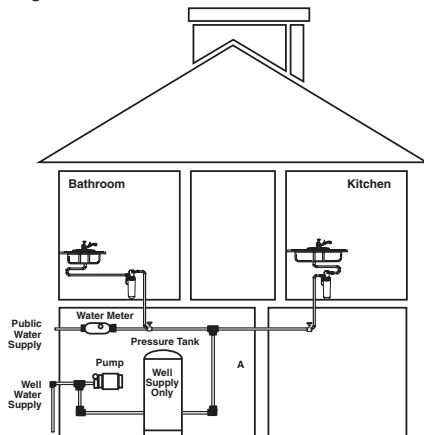

Easy Installation:

CAUTION: Diagram shown is for reference purposes only. Read installation and operation manual prior to installing the unit.