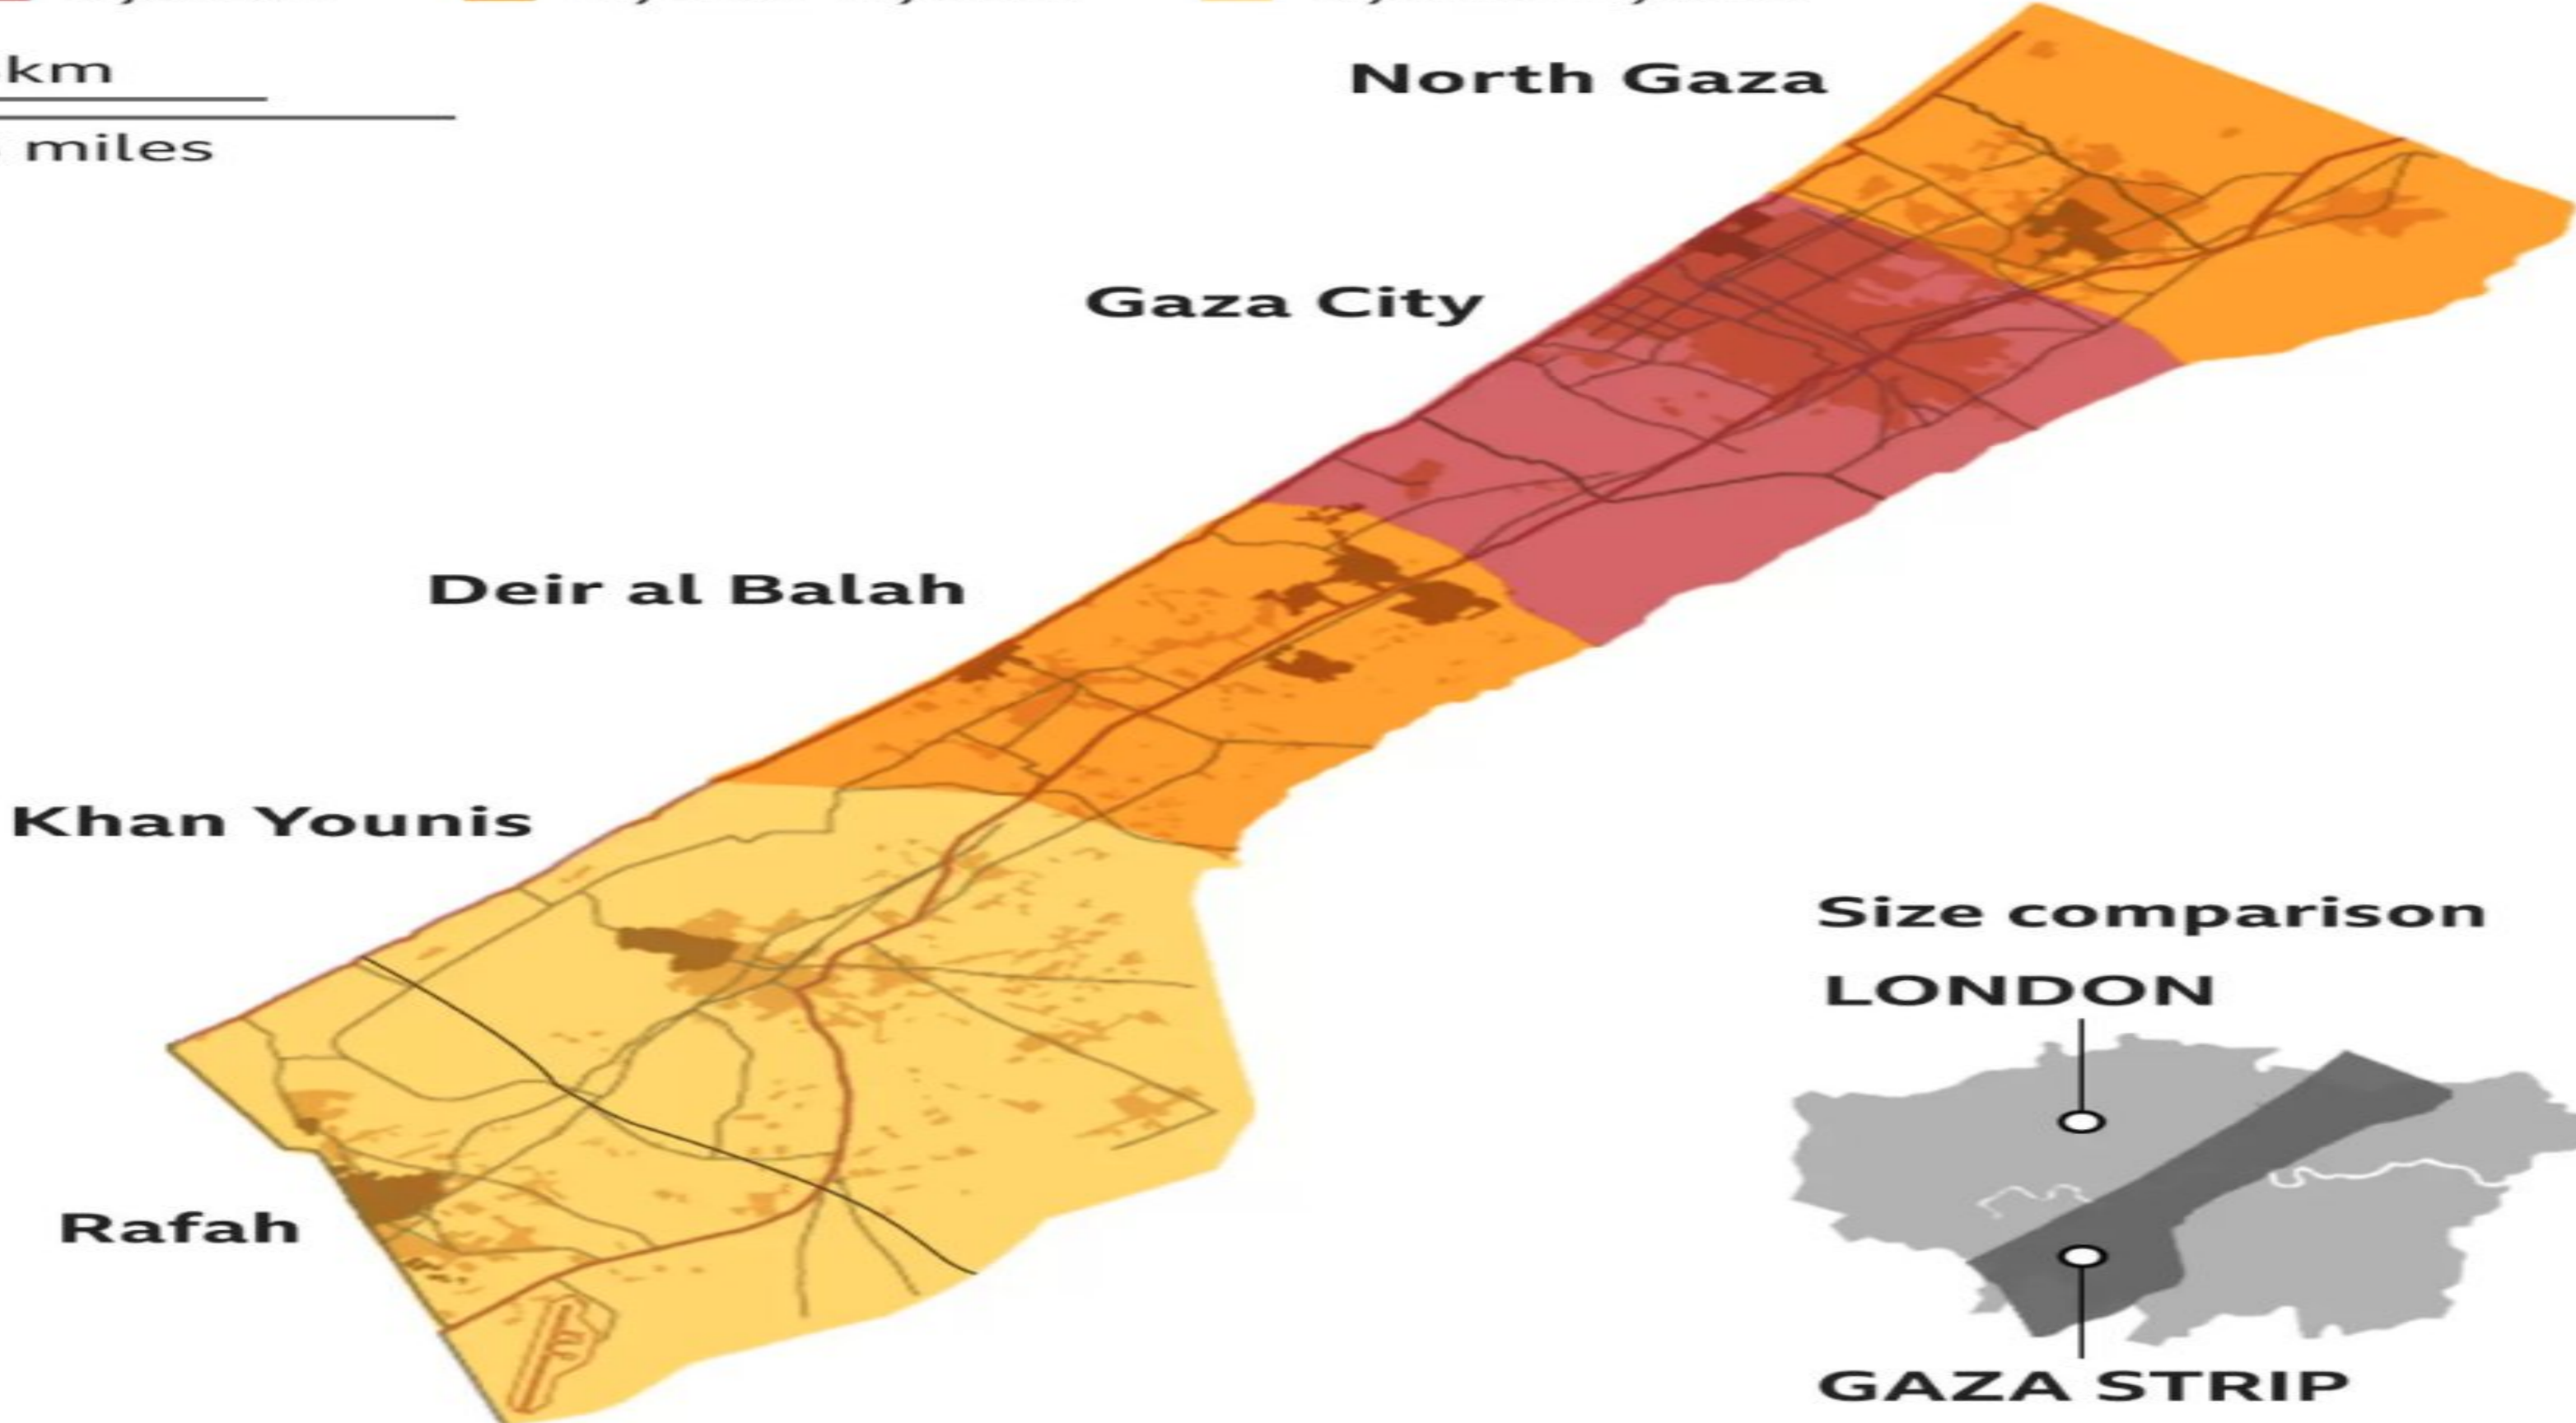

KIRIBATI

NEW GUINEA

SOLOMON ISLANDS

TUVALU

SAMOA

COOK ISLANDS

Coral Sea

VANUATU

TASMANIA

Tasman Sea

NEW ZEALAND

RebelTepper  
©RFA.09.17.2021.

# Israel

- International Boundary
- - - - - Armistice Line
- Cease-Fire Line
- Road
- River
- ★ Capital City
- City or Town

© 2022 Geology.com

# Population density

People per square kilometre

9,000+    5,000-8,999    3,500-4,999

5km  
5 miles