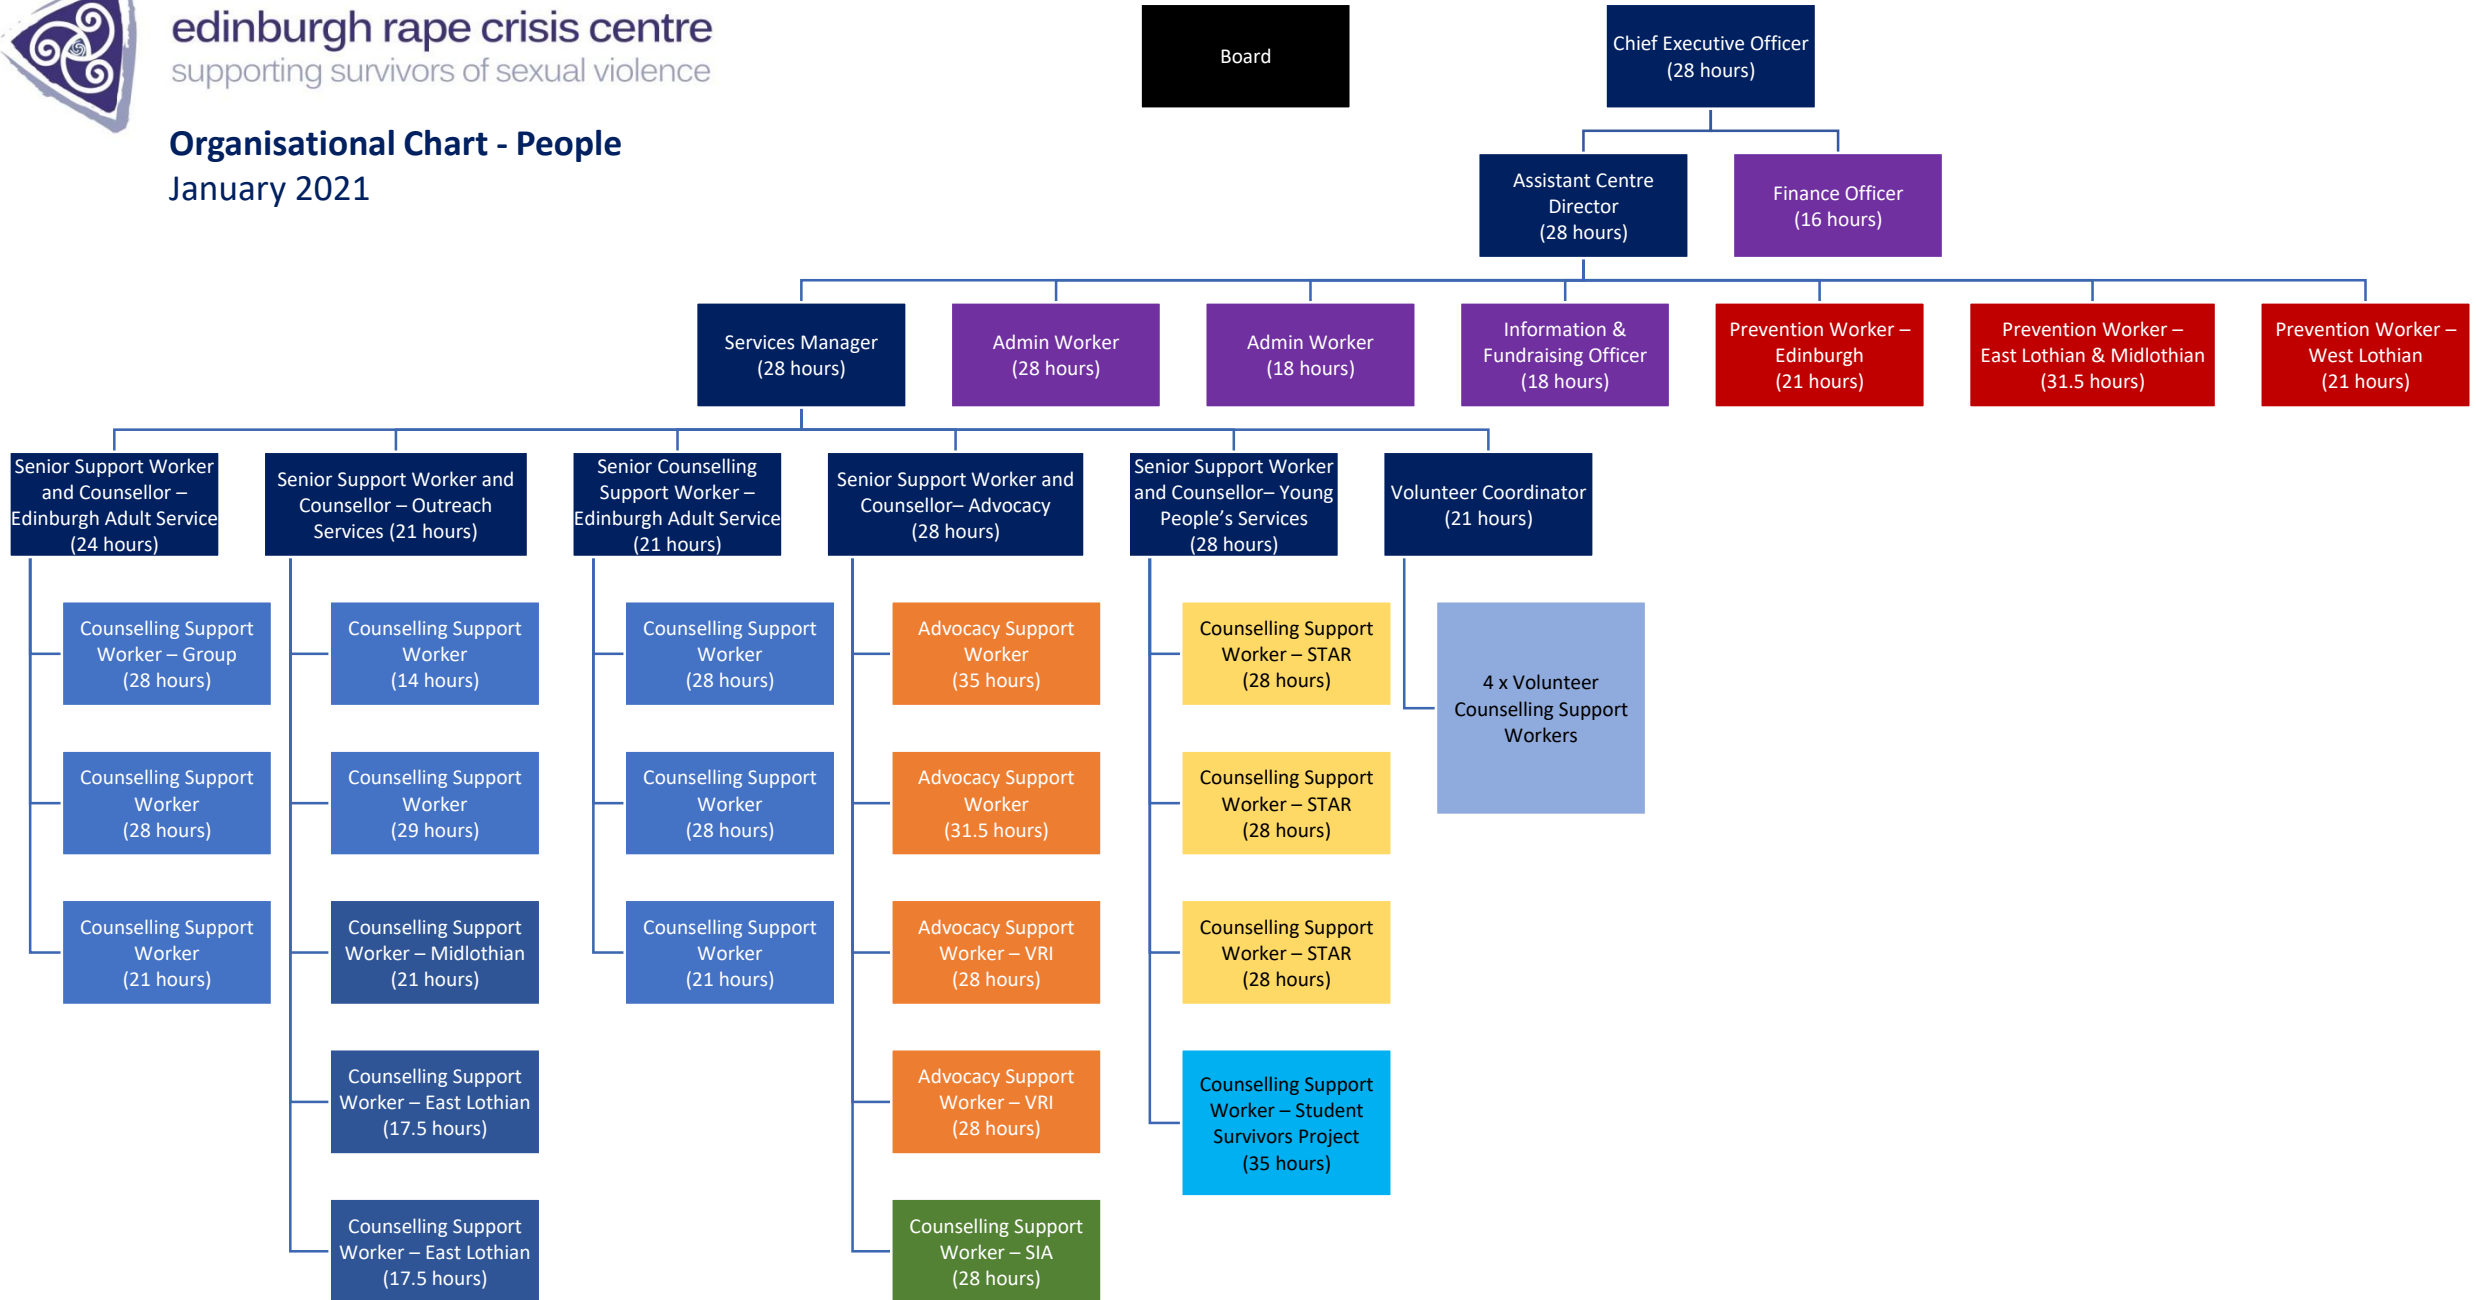

Organisational Chart - People
January 2021

edinburgh rape crisis centre
supporting survivors of sexual violence

Organisational Chart - Structure
January 2021