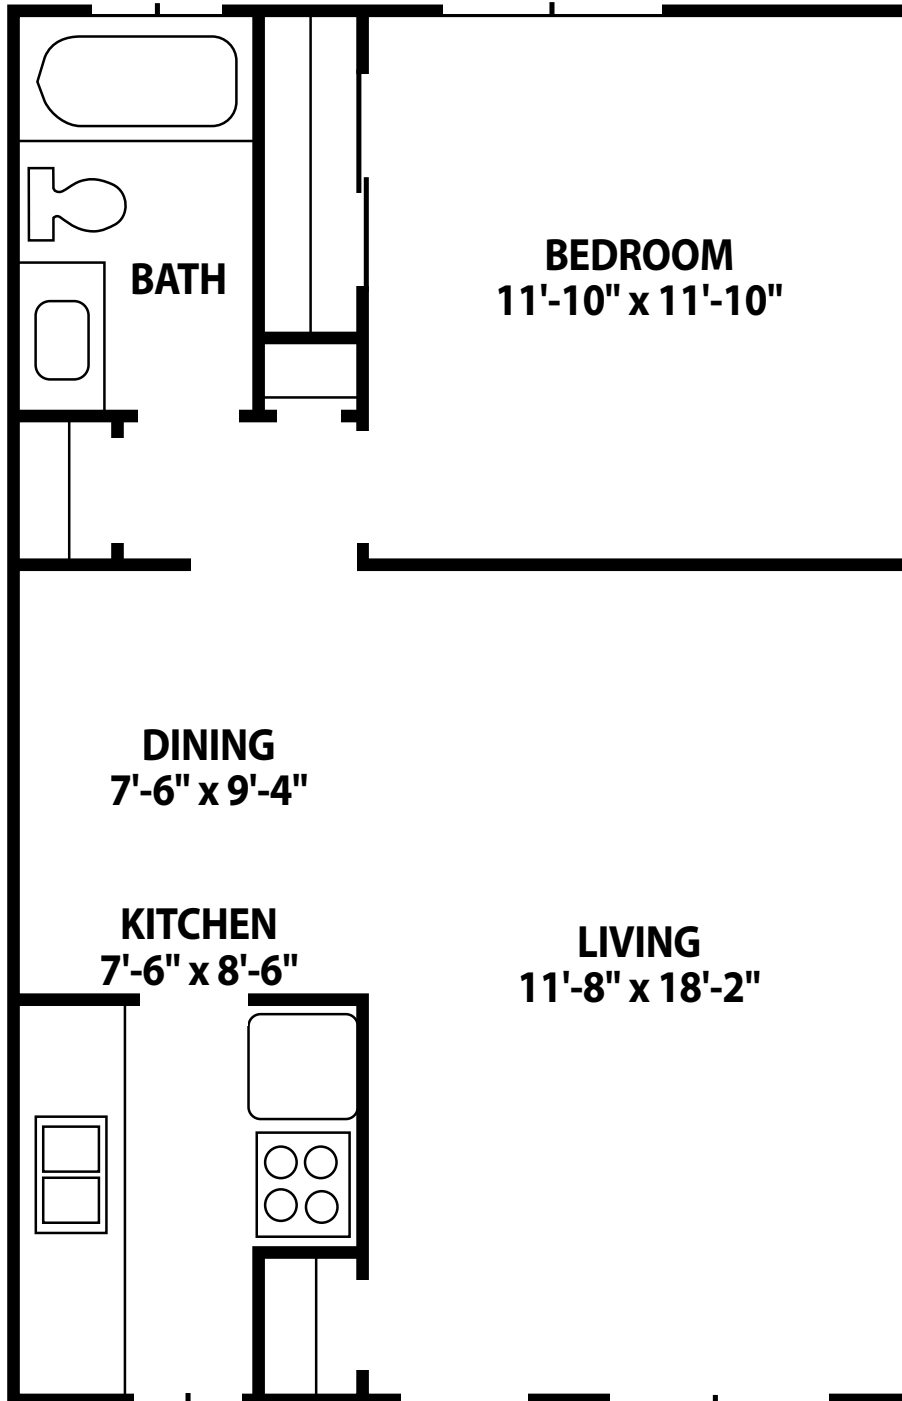

EL CASTILLO

One-Bedroom A

600 square feet

Actual dimensions may vary. Floor plans subject to change.