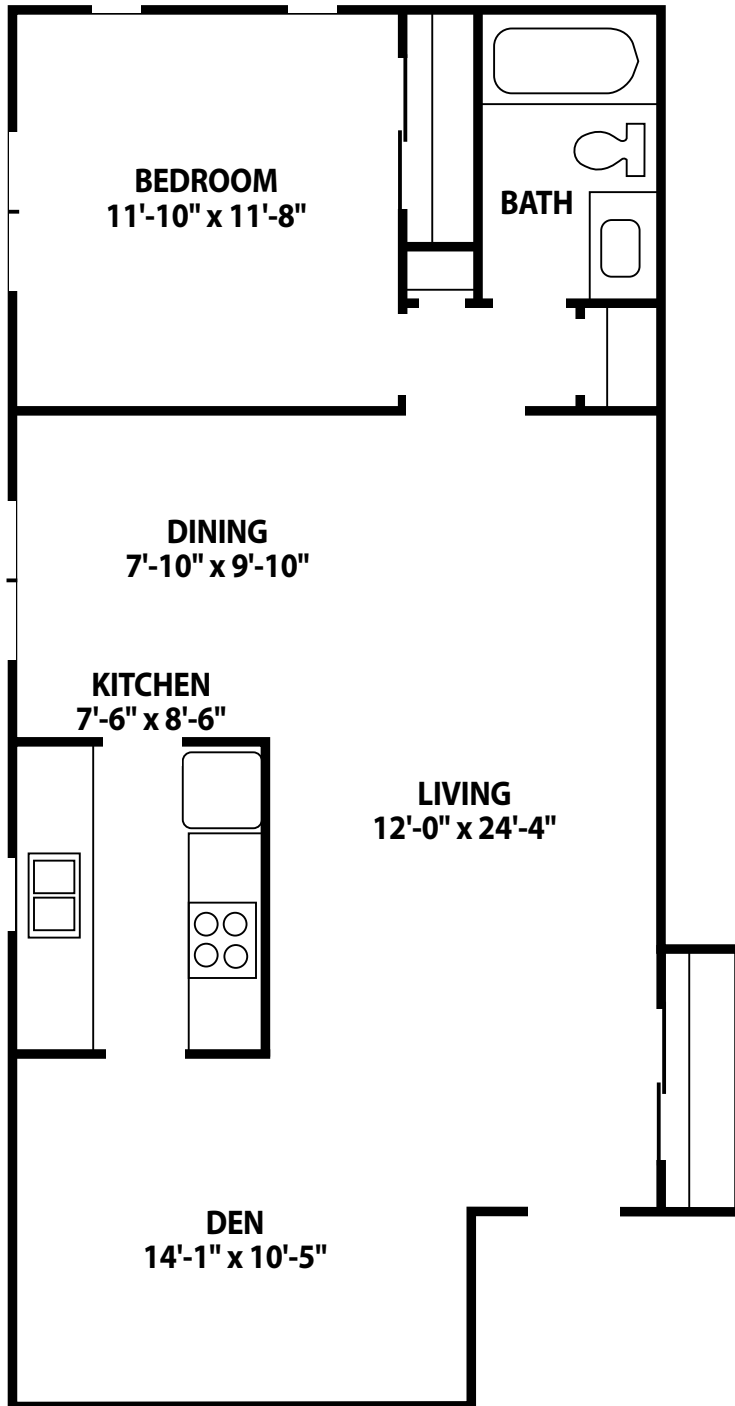

EL CASTILLO

One-Bedroom B with Den

800 square feet

Actual dimensions may vary. Floor plans subject to change.