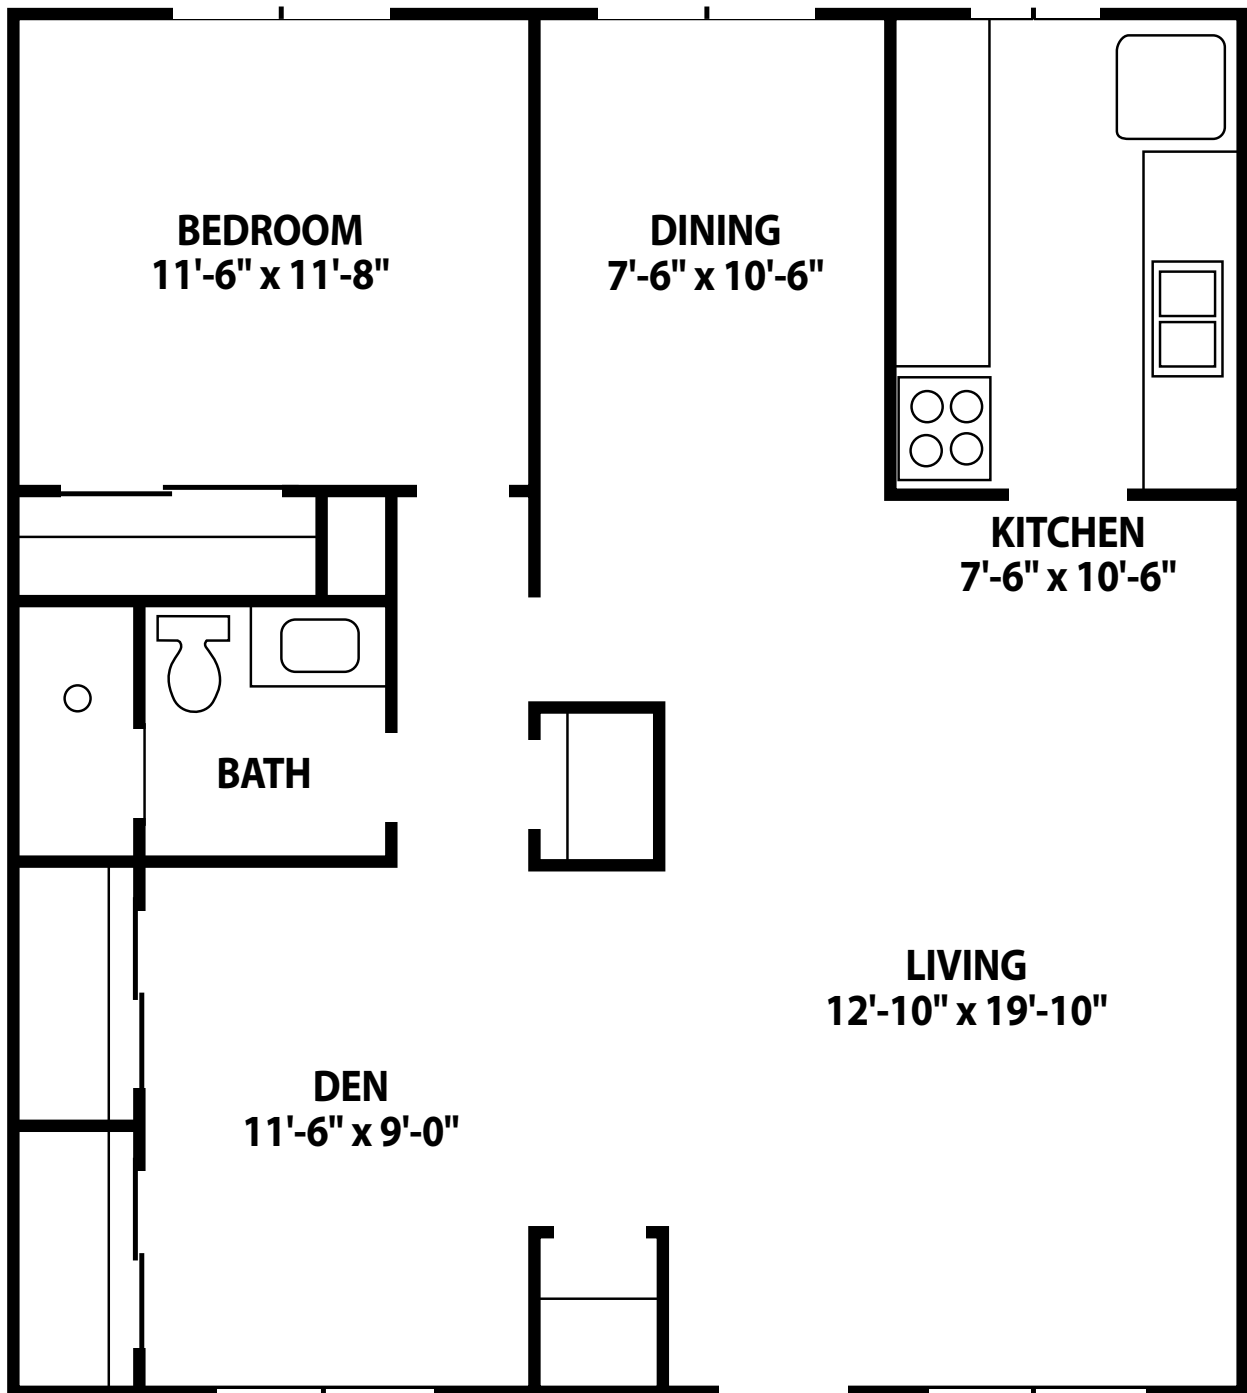

EL CASTILLO

Two-Bedroom A

860 square feet

Actual dimensions may vary. Floor plans subject to change.