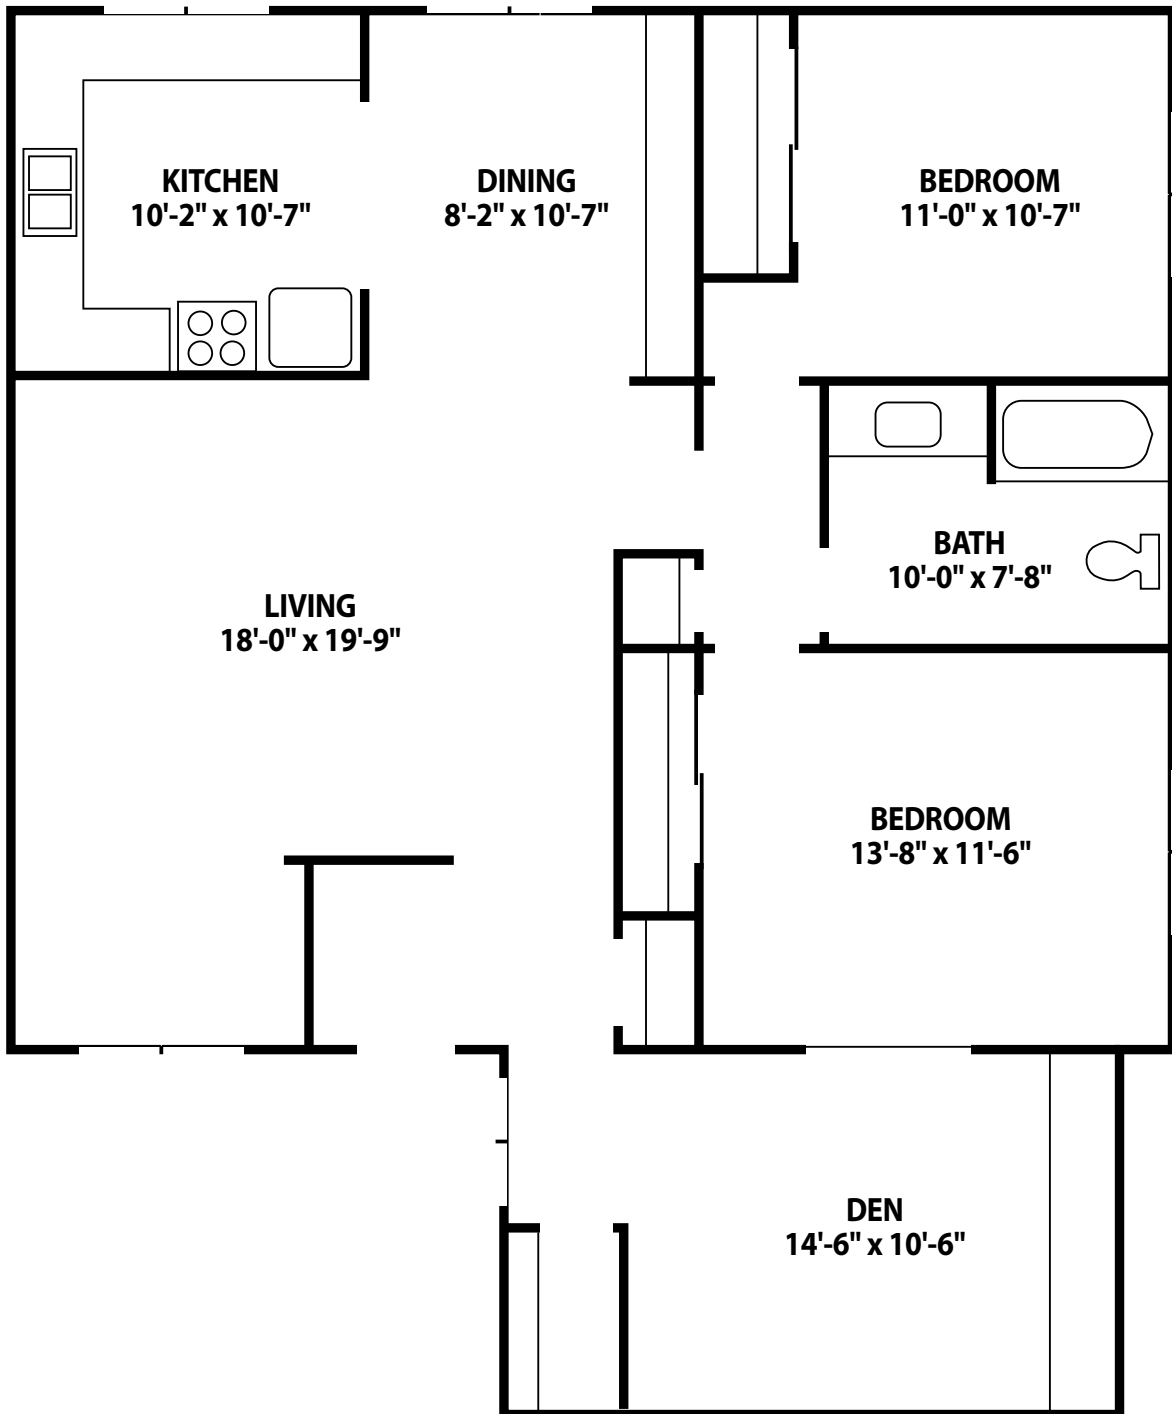

# EL CASTILLO

## Two-Bedroom C with Den

1,260 square feet

Actual dimensions may vary. Floor plans subject to change.