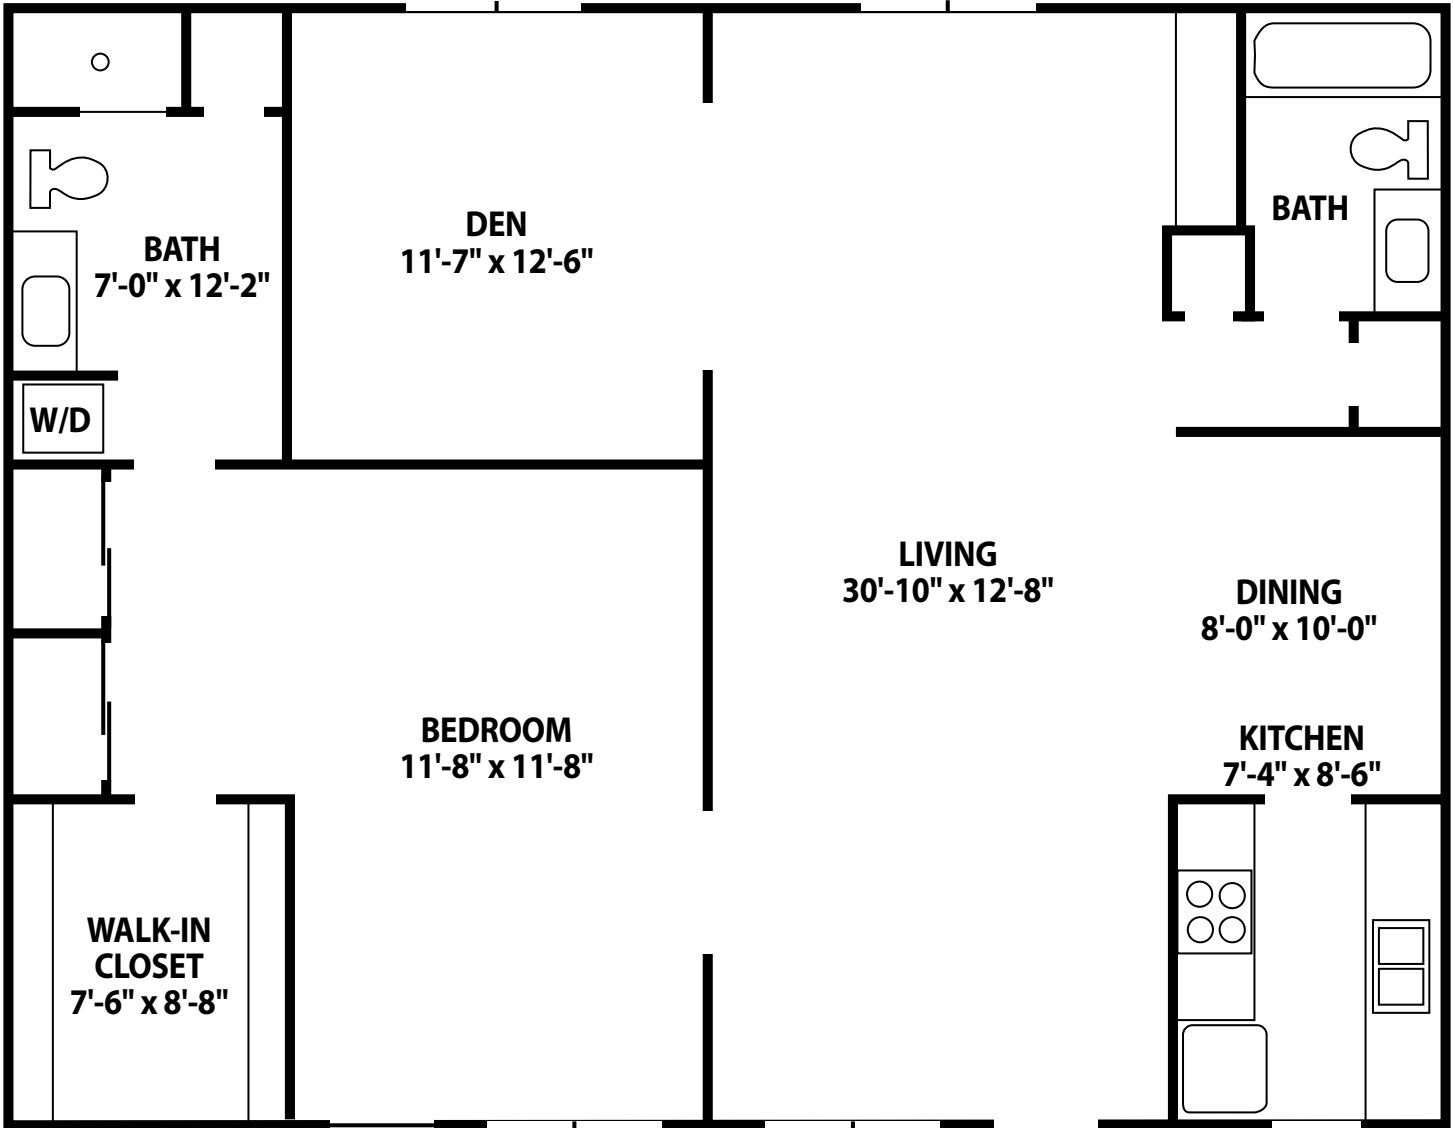

EL CASTILLO

Two-Bedroom D

1,200 square feet

Actual dimensions may vary. Floor plans subject to change.