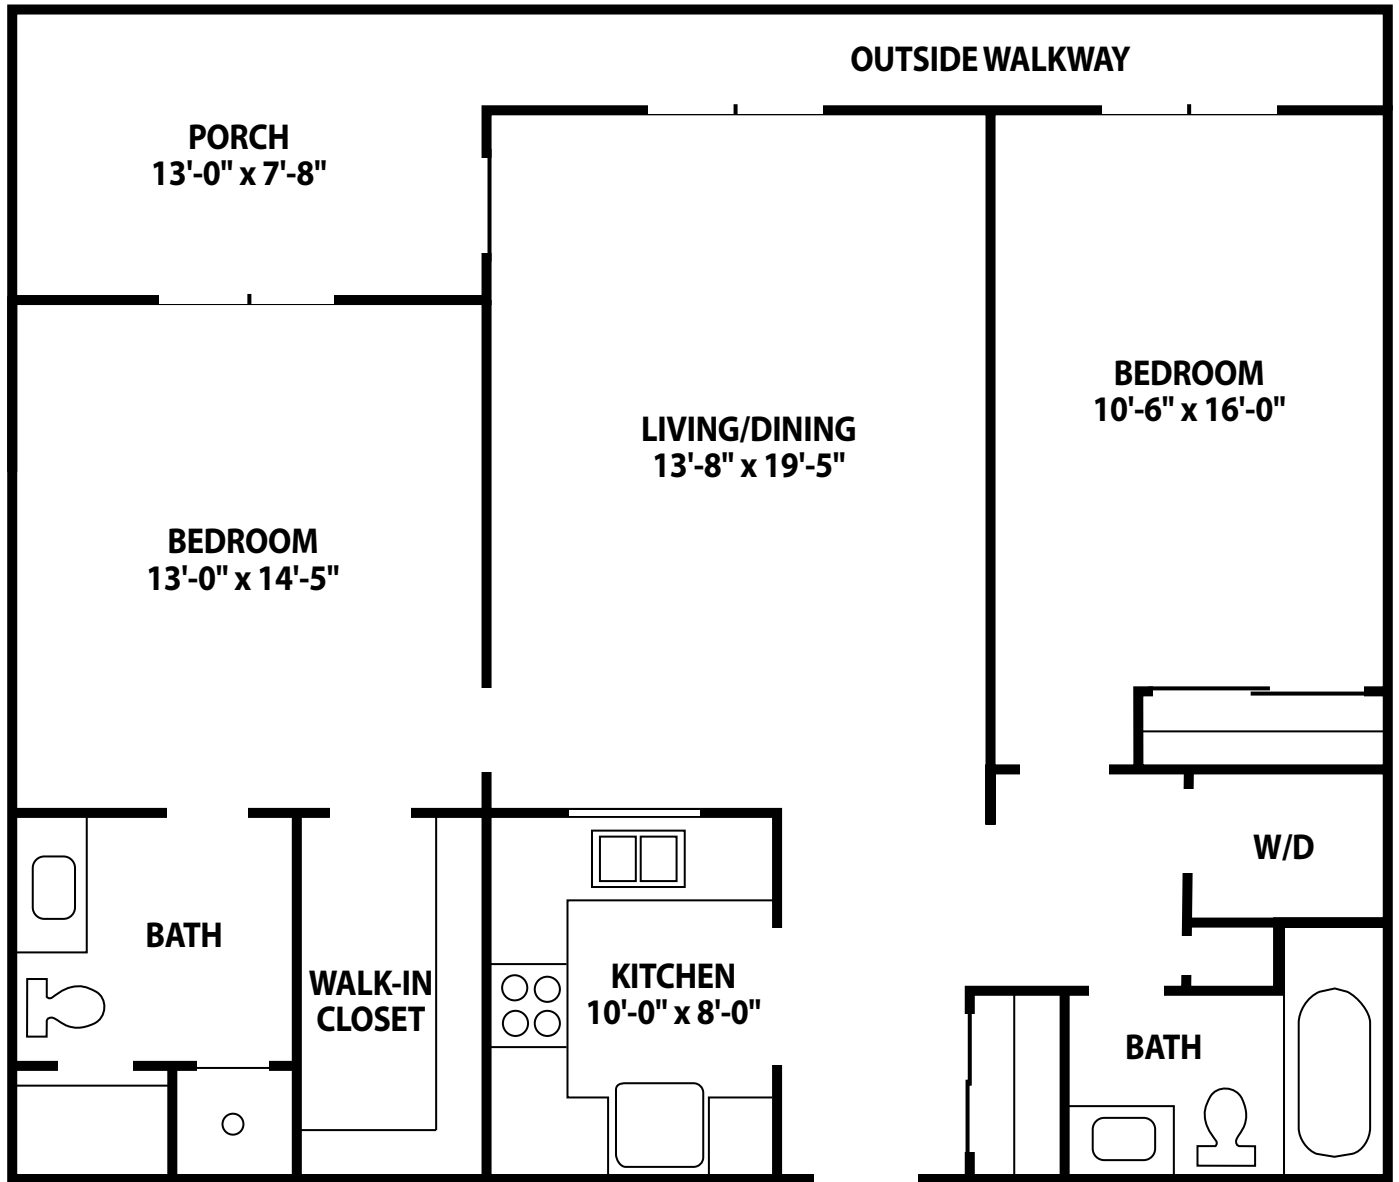

EL CASTILLO

Two-Bedroom River Building

1,173 square feet

Actual dimensions may vary. Floor plans subject to change.