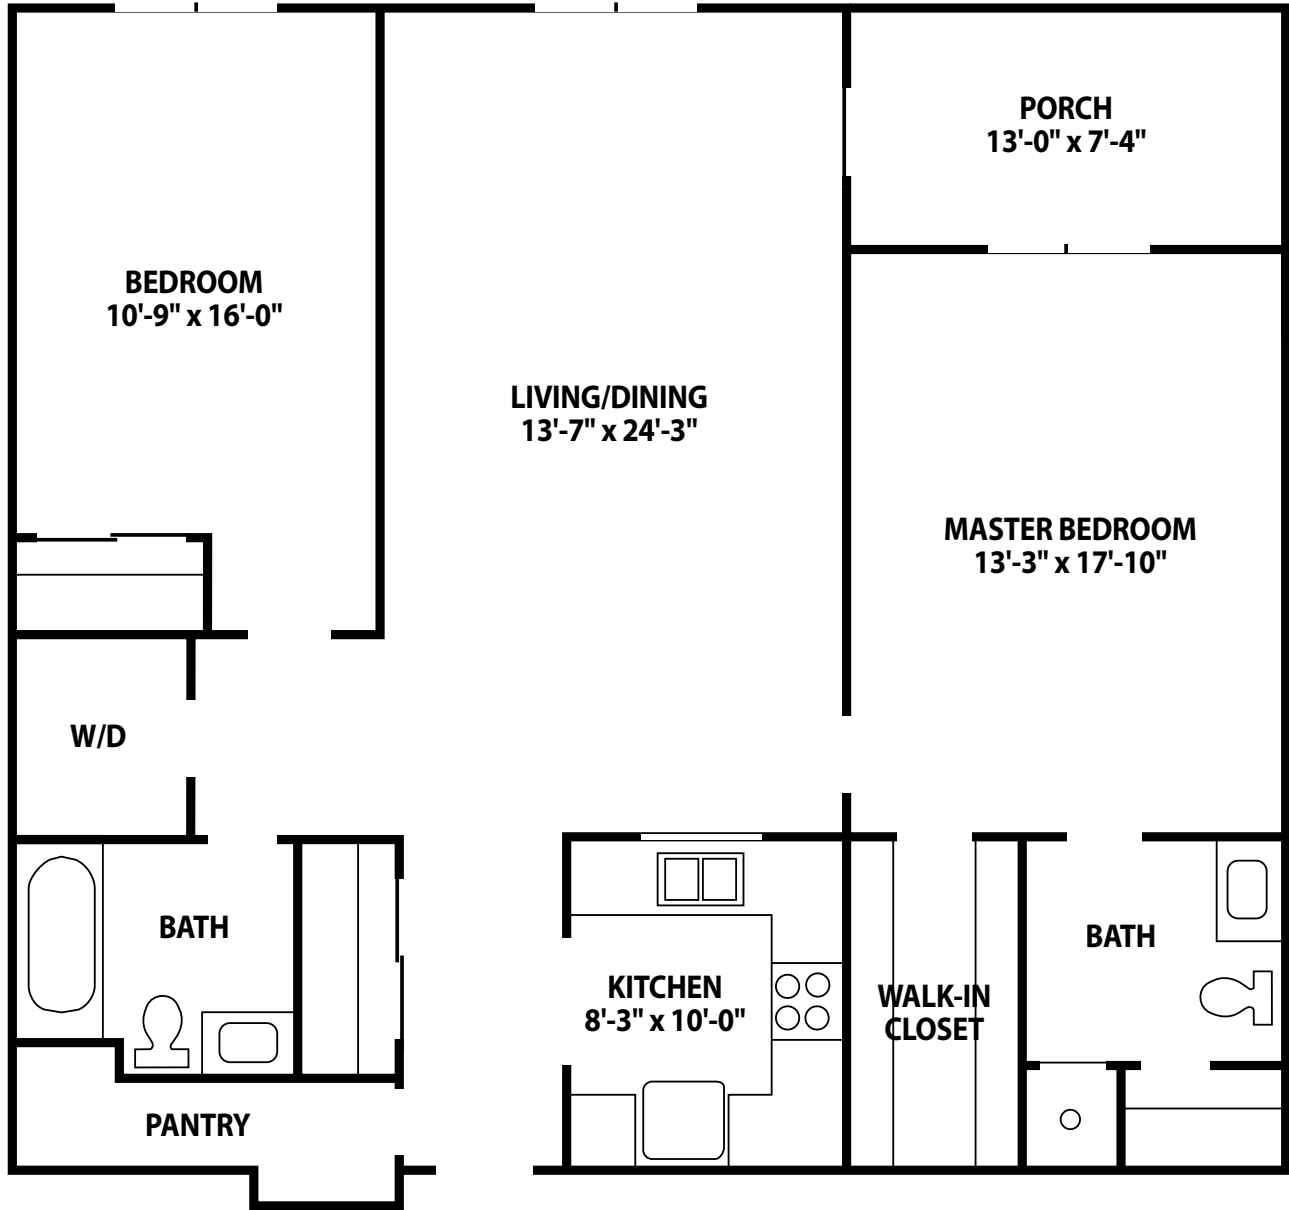

# EL CASTILLO

## Two-Bedroom River Building

1,258 square feet

Actual dimensions may vary. Floor plans subject to change.