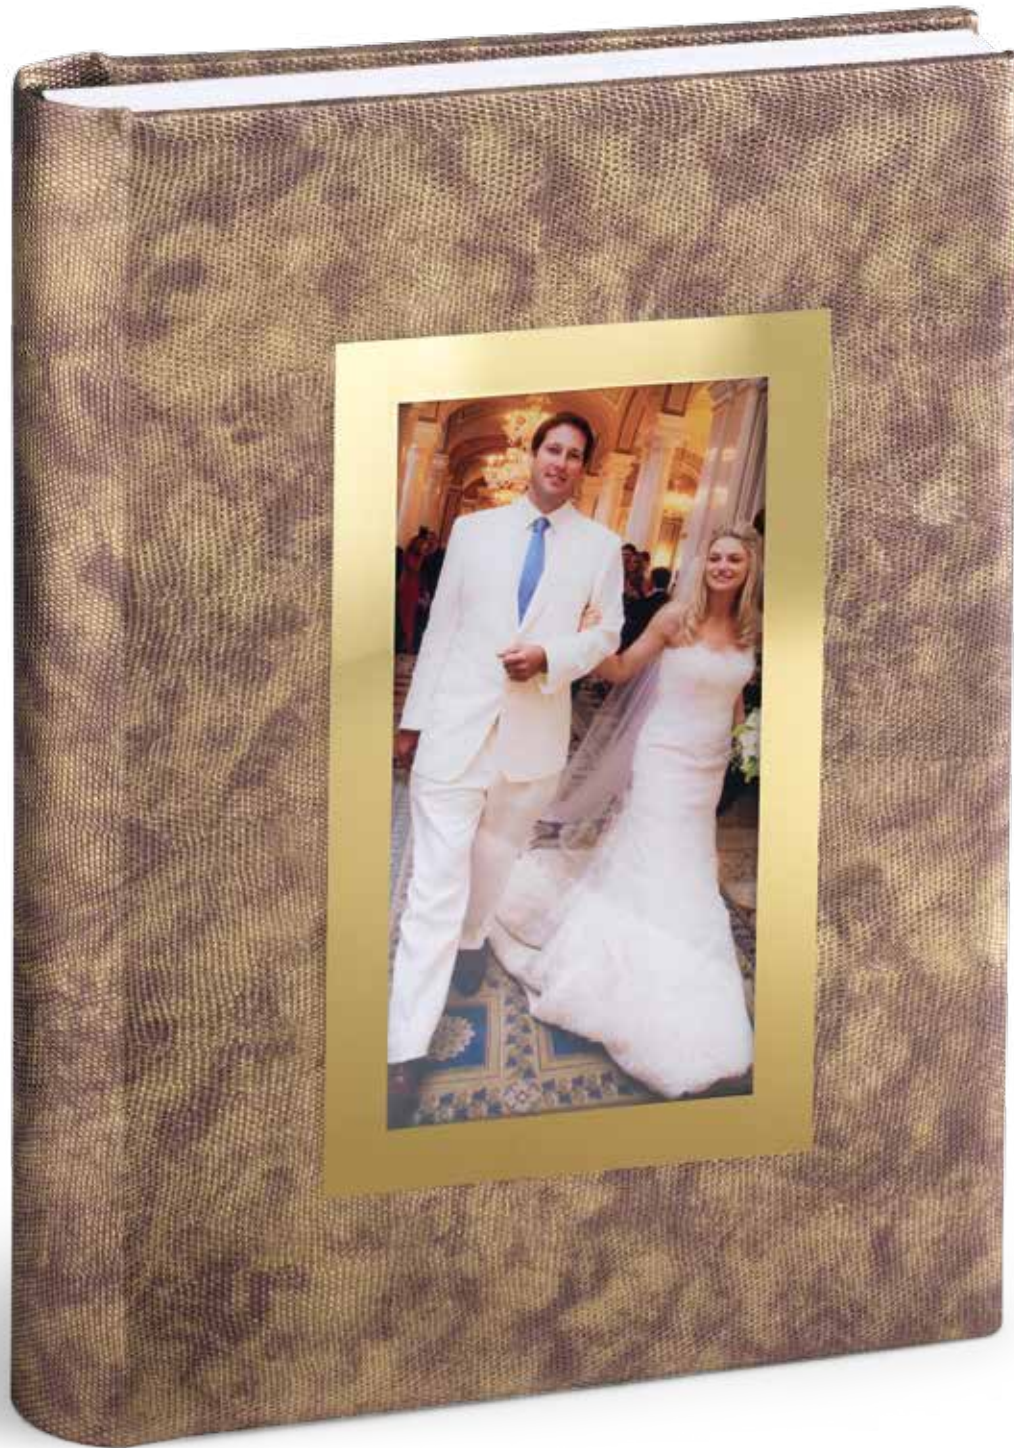

Santiago

Tradition

Album Epoca Collection