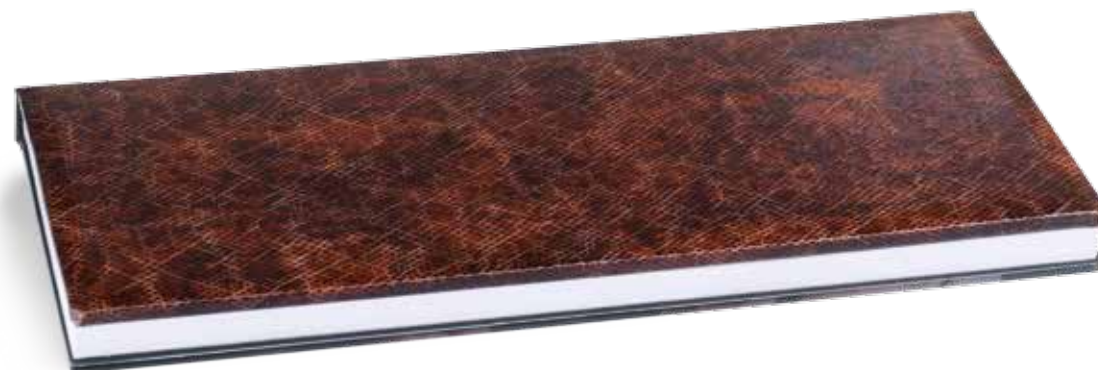

FamilyAlbum: continuous cover in reptile print ecoleather only, white page edges.

2:3) 3:4

1:1

4:3

5:2

Dublin 1

brown
reptile print ecoleather
metal band in copper

Dublin 3