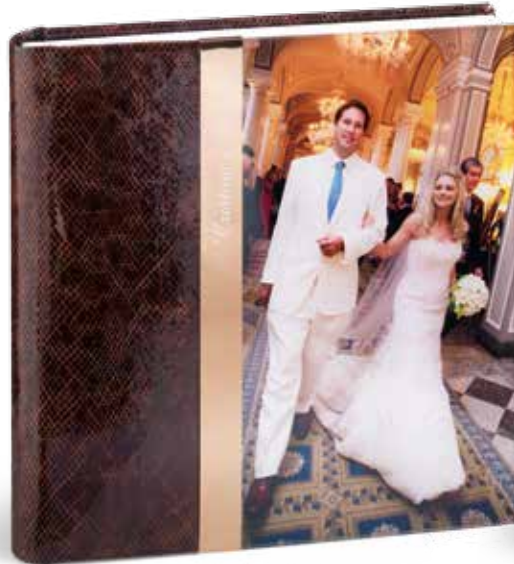

FamilyAlbum: continuous cover in reptile print ecoleather only, white page edges.

2:3) 3:4

1:1

4:3

5:2

Dublin 1

brown
reptile print ecoleather
metal band in copper

Dublin 3