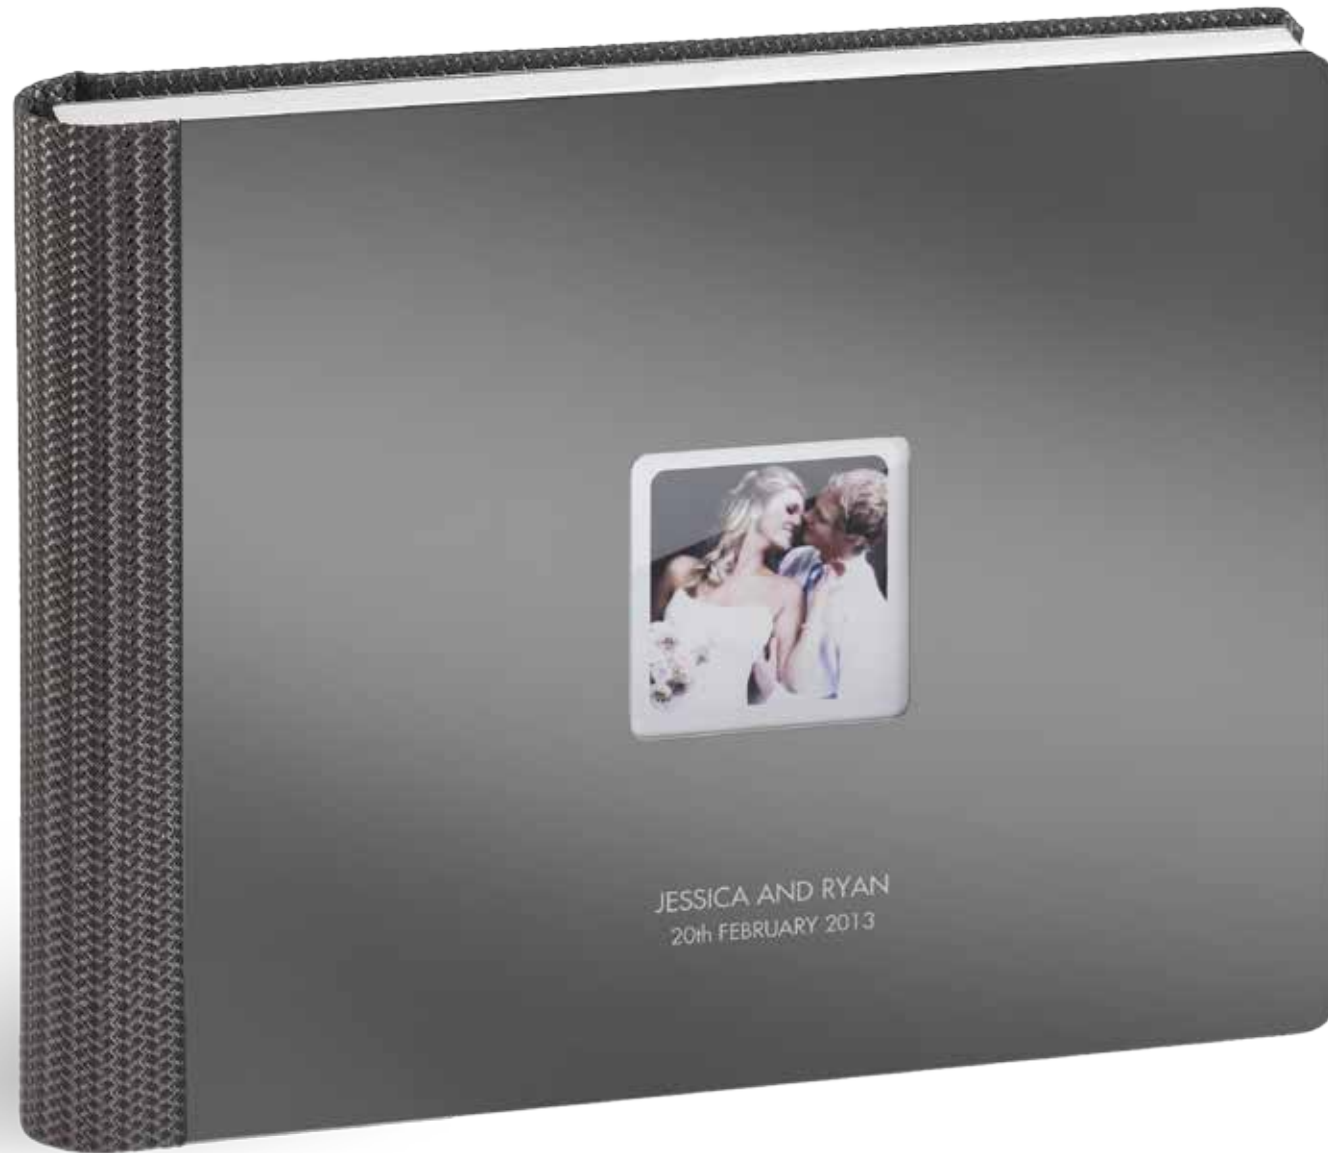

Seattle 10
Ivory
Ecoleather, opaque open pore appearance, engraved names

Seattle 12
Black
Ecoleather, opaque open pore appearance, engraved names

Atlanta

Next

Album Epoca Collection

WeddingAlbum: continuous cover, multi-layer material front cover, plain burnished steel appearance, spine and back in ecoleather and high-tech textile, squared photo laminated onto plexiglass and white graphic pass-partout. Engraved names and date optional. Matched bookmark. Optional gilding page edges.