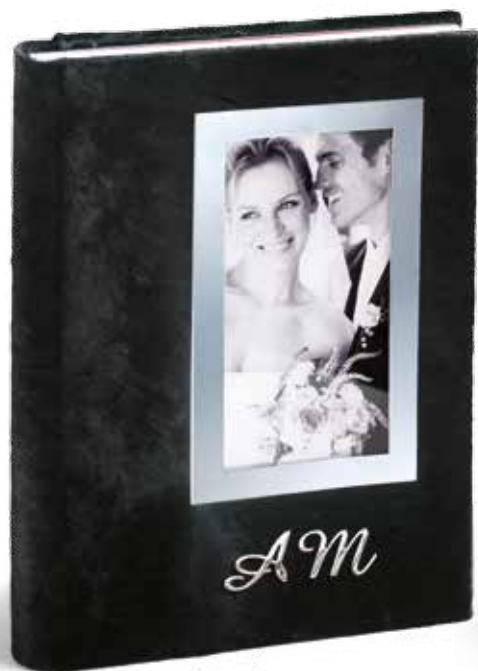

U FamilyAlbum: continuous cover in imitation ponyskin finish leather only, white page edges.

2:3) 3:4

4:3

5:2

Vienna 1

black
imitation ponyskin finish leather
metal frame and
initials in polished silver

Vienna 2