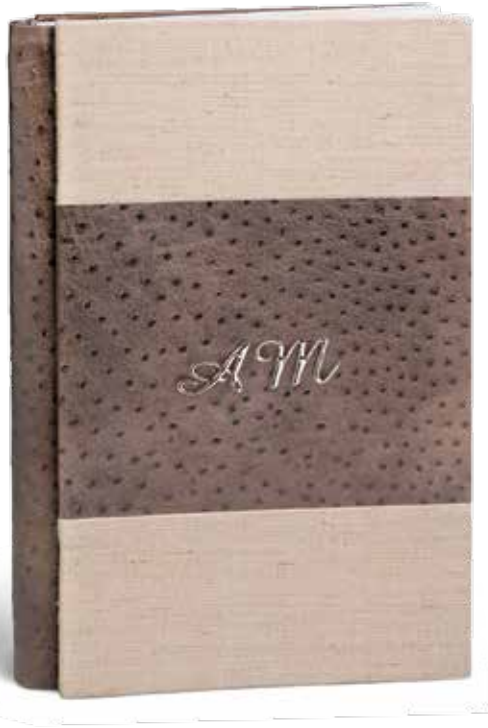

2:3) 3:4

1:1

Ischia 1

front
écru canvas and
brown ostrich print
full grain leather
spine/back
brown ostrich print
full grain leather

Ischia 2

front
écru canvas and
brown ostrich print
full grain leather,
steel initials aligned
in the center of the
album
spine/back
brown ostrich print
full grain leather