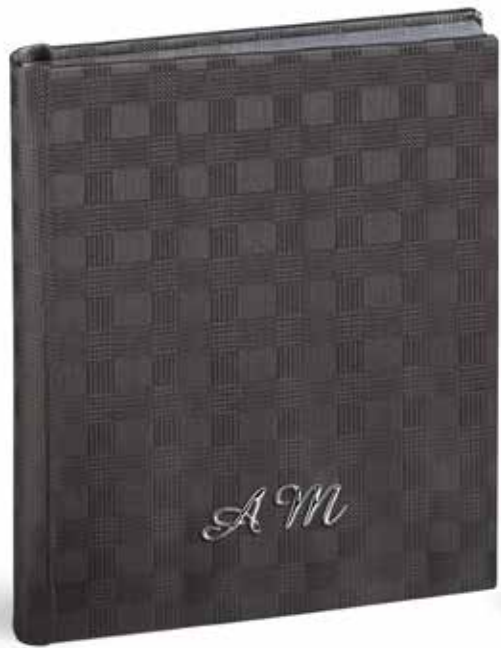

2:3) 3:4

1:1