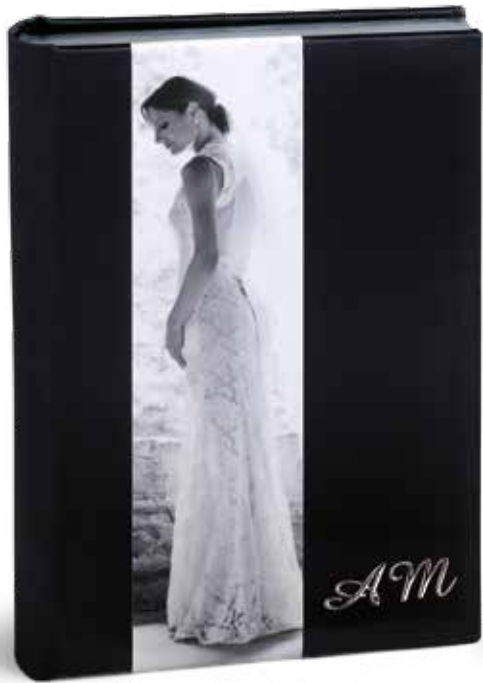

2:3) 3:4

1:1