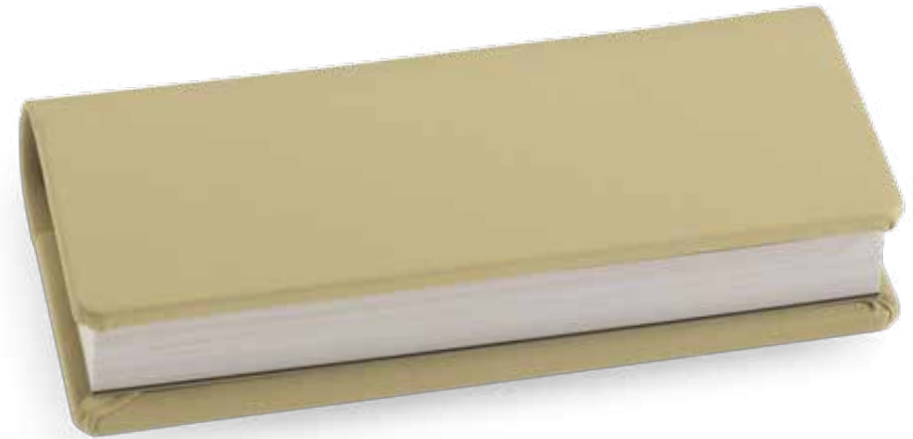

Bilbao

Pure

Album Epoca Collection

WeddingAlbum: continuous cover in ecoleather, engraved names on rectangular plaque. Matched bookmark. Optional gilding page edges.

FamilyAlbum: continuous cover in ecoleather. White page edges.

FamilyAlbum