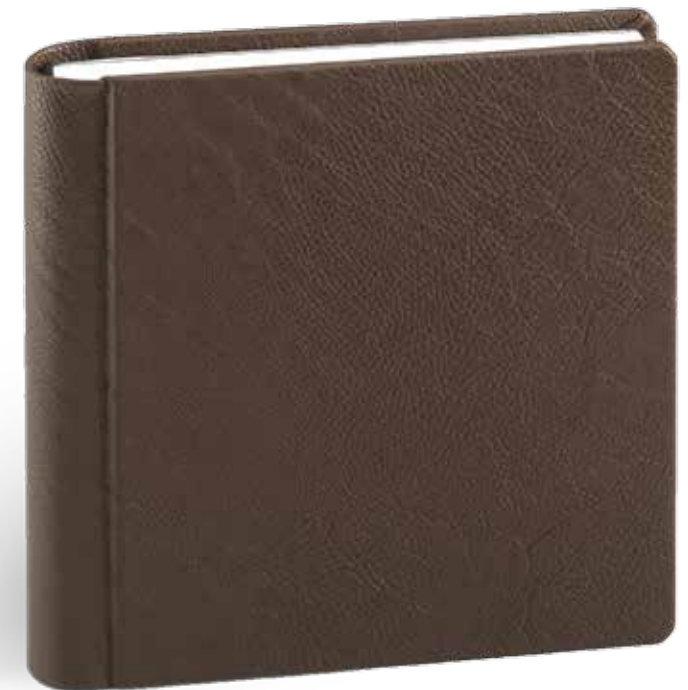

FamilyAlbum