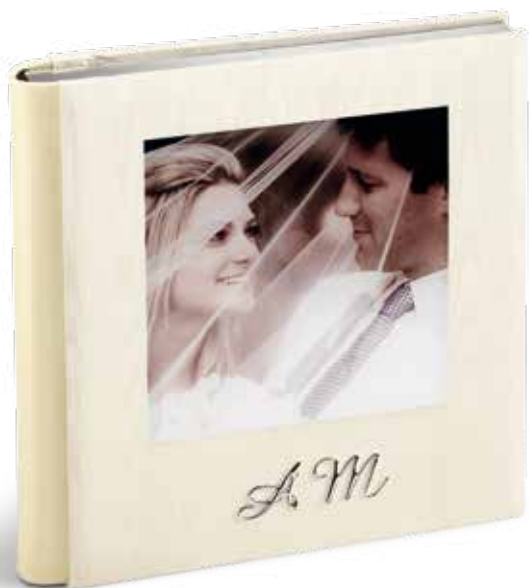

U FamilyAlbum: composition cover in moiré fabric and leather spine, white page edges.

FamilyAlbum

2:3) 3:4

1:1

2.3) 3:4

1:1

Valencia 5

front/back
white moiré fabric
photo
spine
milk white
full grain leather