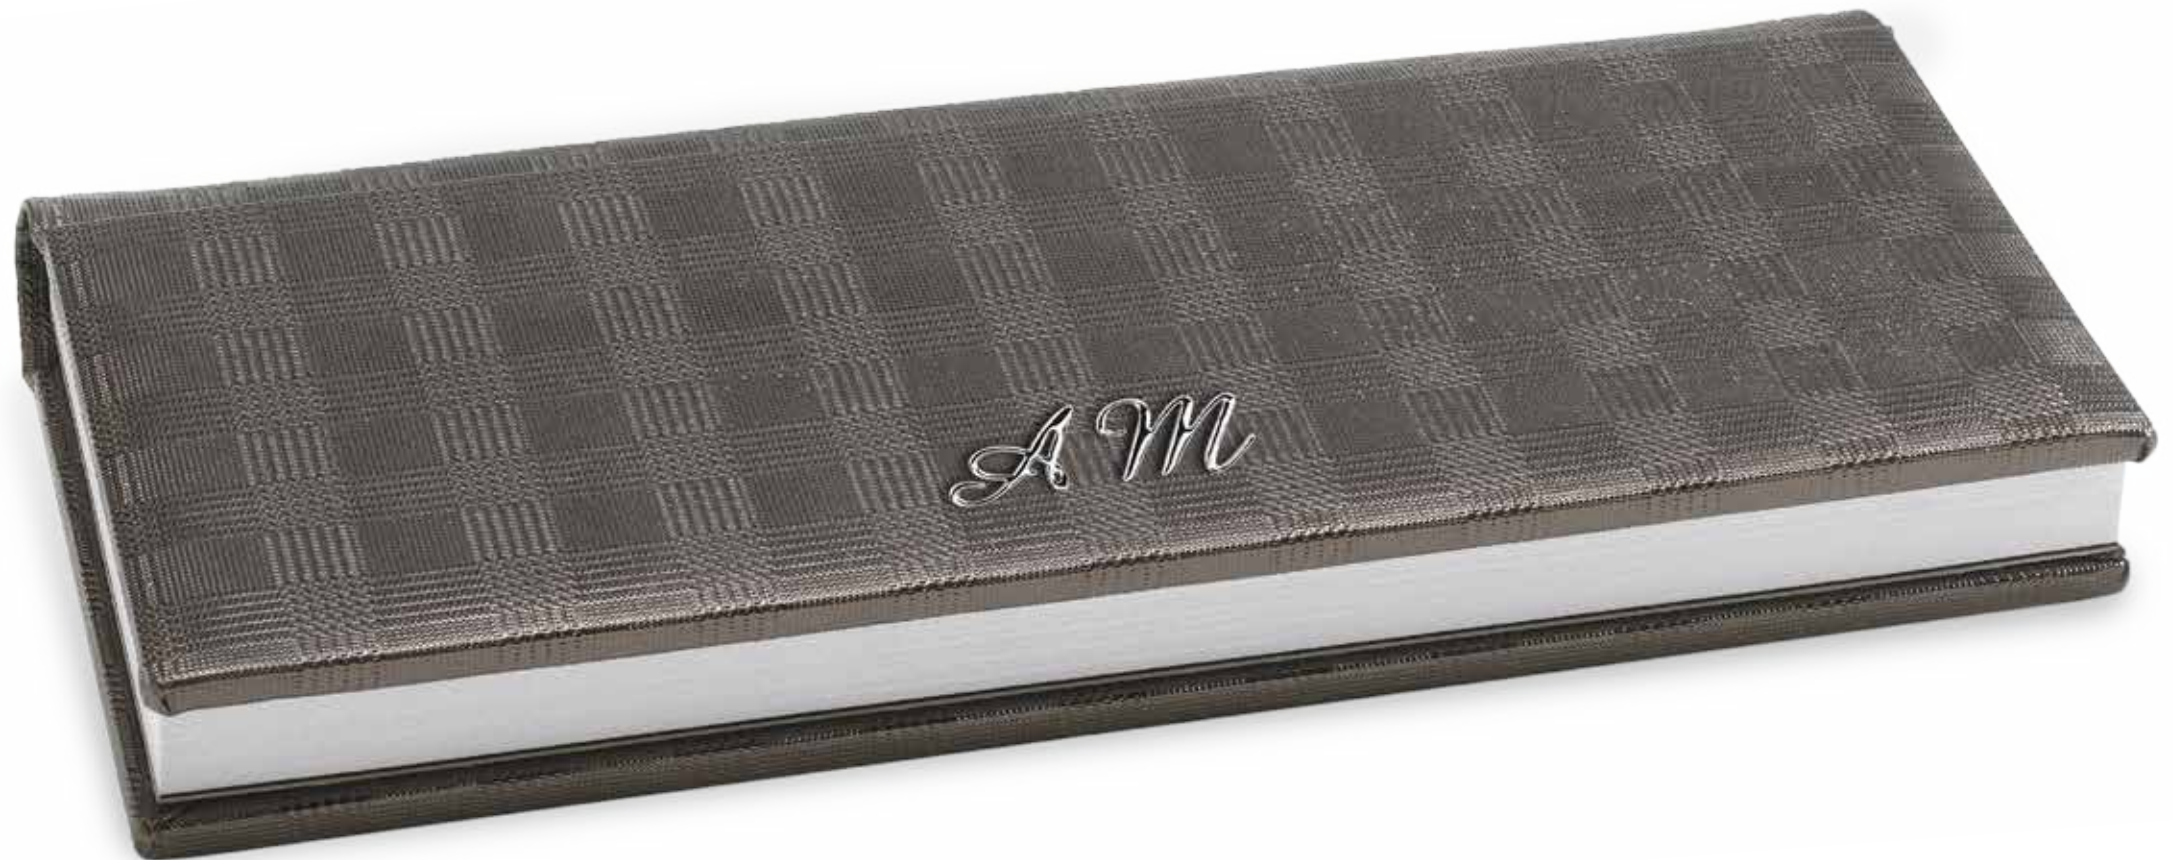

FamilyAlbum

U WeddingAlbum: continuous cover in checkered ecoleather, option of steel initials. Matched bookmark. Optional gilding page edges.

U FamilyAlbum: continuous cover in checkered ecoleather only, white page edges.