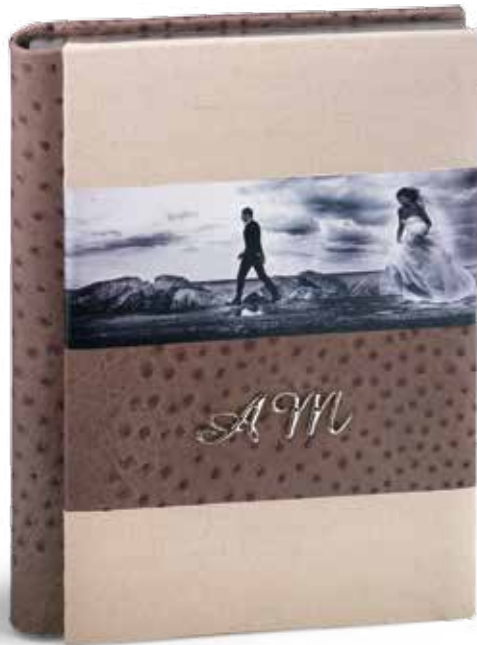

2:3) 3:4

1:1

Tropea 1

front
écru canvas and
brown ostrich print
full grain leather
spine/back
brown ostrich print
full grain leather

Tropea 4

front
écru canvas and
brown ostrich print
full grain leather
steel initials
spine/back
brown ostrich print
full grain leather