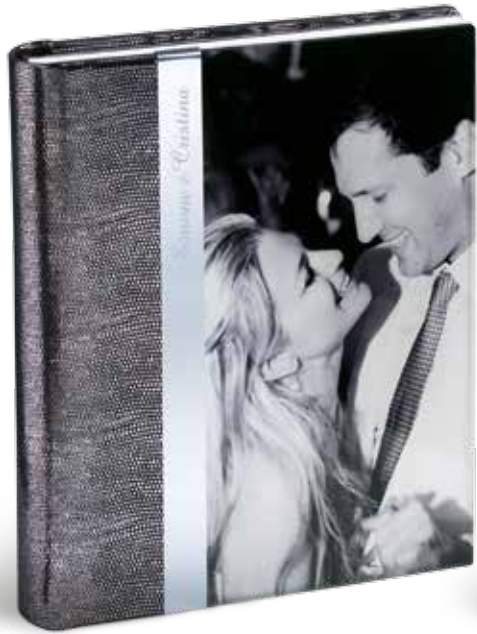

2:3) 3:4

1:1

4:3

5:2

Bremen 1
white and silver
reptile print ecoleather
metal band
in polished silver

Bremen 3
ochre and gold
reptile print ecoleather
metal band
in gold

Bremen 5
black and silver
reptile print ecoleather
metal band
in satin silver

Bremen 2
white and silver
reptile print ecoleather
metal band
in polished silver
engraved names

Bremen 4
ochre and gold
reptile print ecoleather
metal band
in gold
engraved names

Bremen 6
black and silver
reptile print ecoleather
metal band
in satin silver
engraved names