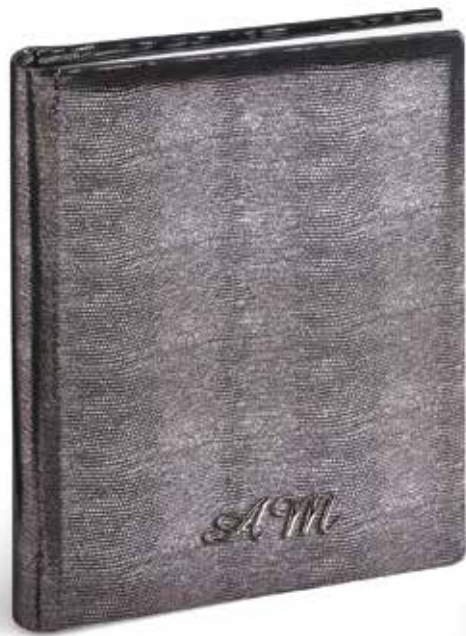

FamilyAlbum: continuous cover in reptile print ecoleather only, white page edges.

FamilyAlbum

2:3) 3:4

1:1

4:3

5:2

Bonn 1
white and silver
reptile print ecoleather

Bonn 2
ochre and gold
reptile print ecoleather