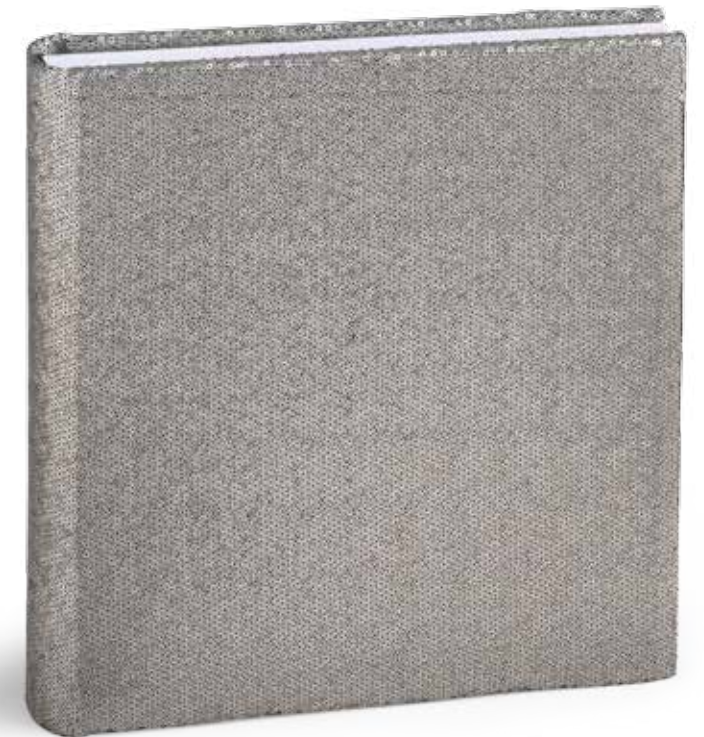

FamilyAlbum