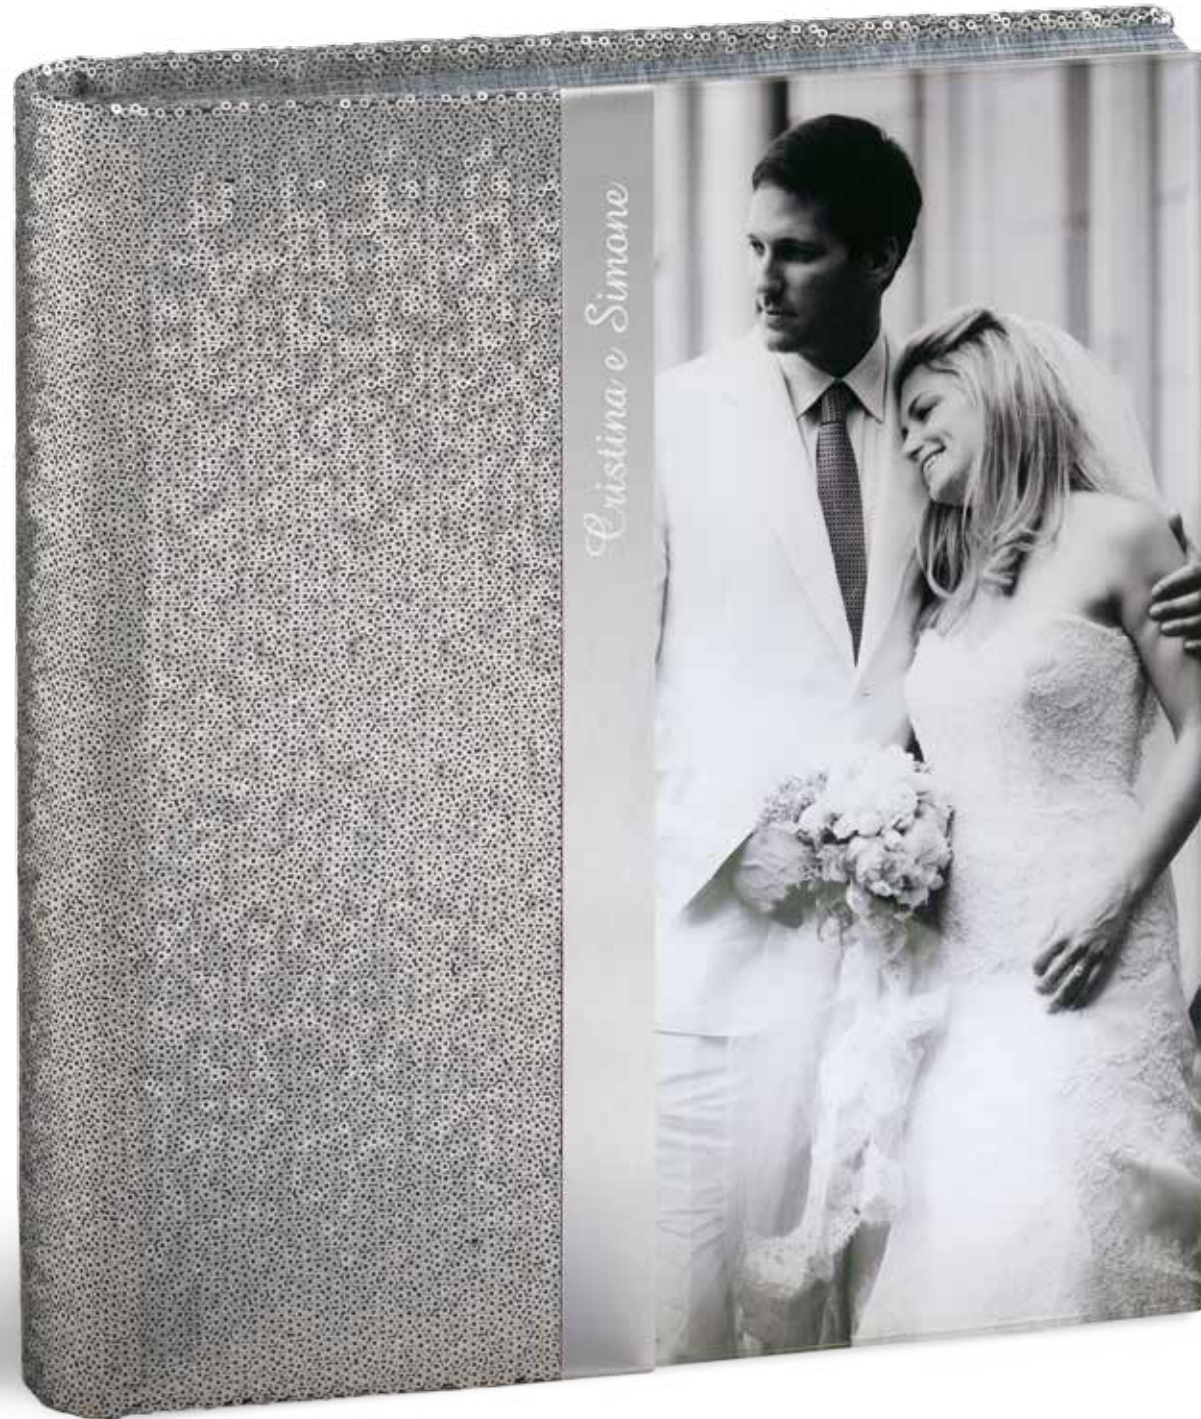

WeddingAlbum: continuous cover in sequin fabric, option of names engraved on metal band, photo laminated onto plexiglass. Matched bookmark. Optional gilding page edges.

FamilyAlbum: continuous cover in sequin fabric only, white page edges.