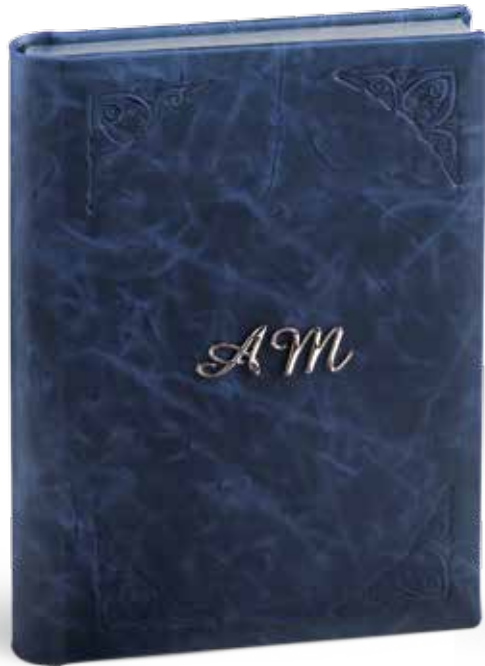

2:3) 3:4

1:1