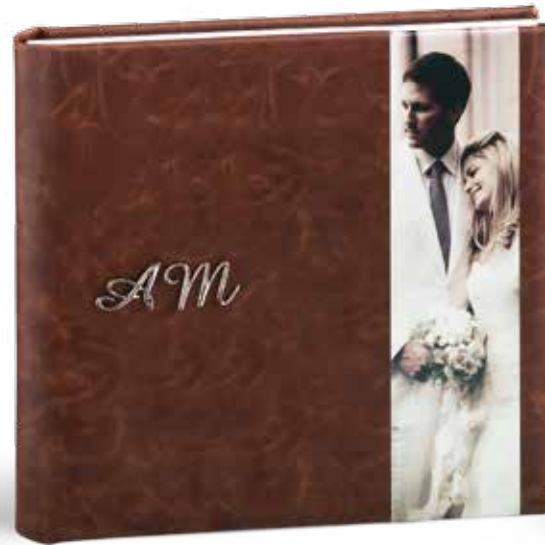

2:3) 3:4

1:1

4:3

Sydney 3
red ecoleather
steel initials

Sydney 4
brown
'stonewashed' leather
steel initials