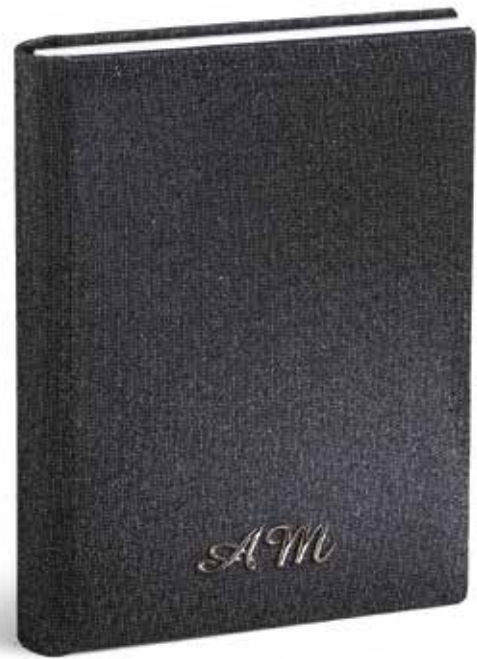

2:3) 3:4

1:1

4:3

Kuala Lumpur 3
black glitter fabric
steel initials

Kuala Lumpur 4
silver glitter fabric
steel initials