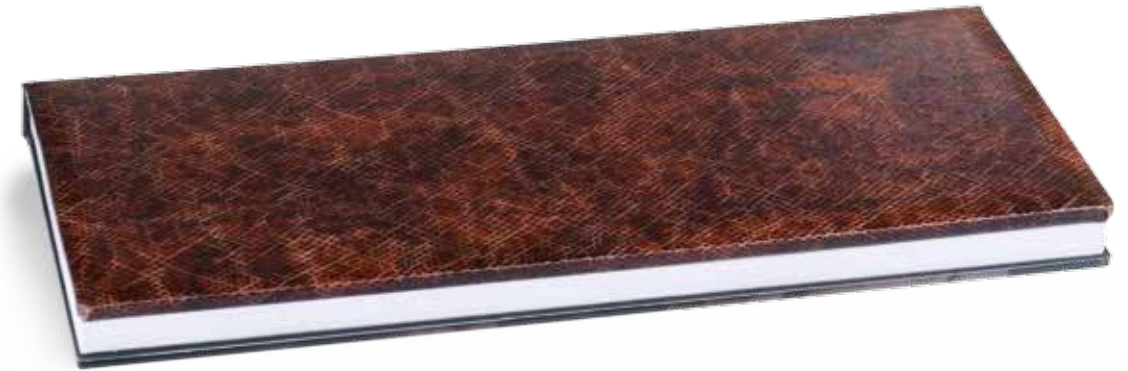

FamilyAlbum

WeddingAlbum: continuous cover in reptile print ecoleather. Option of steel initials. Matched bookmark. Optional gilding page edges.

FamilyAlbum: continuous cover in reptile print ecoleather only, white page edges.