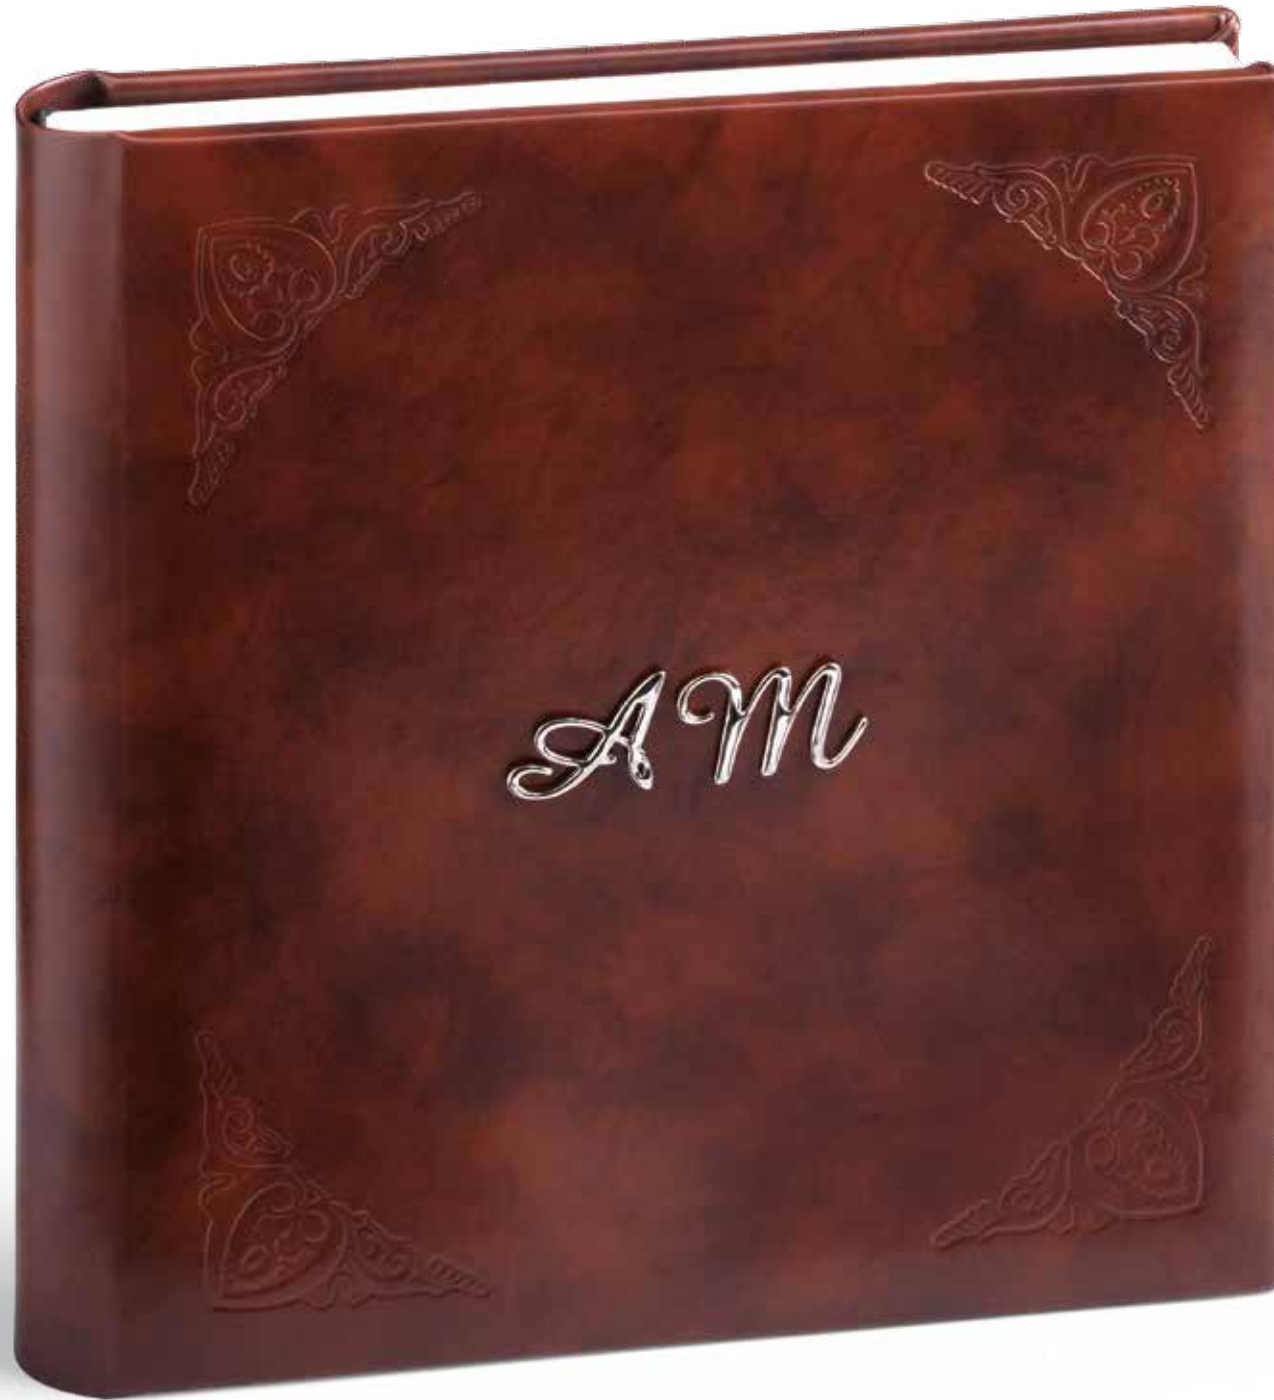

Pisa

Tradition

Album Epoca Collection