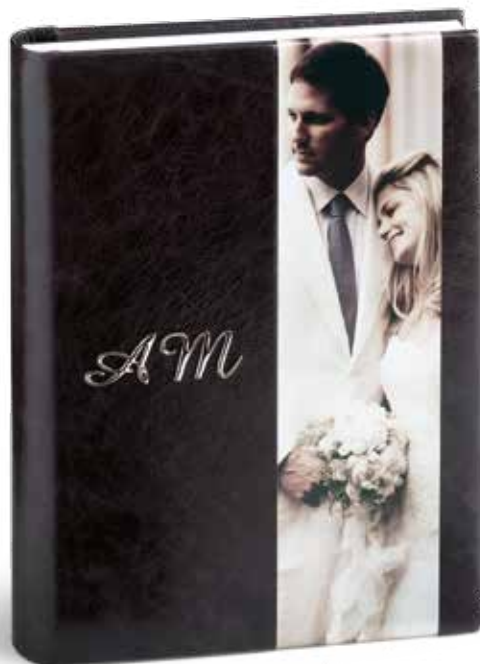

2:3) 3:4

1:1

4:3

London 4
black leather
steel initials

London 5
brown leather
steel initials

London 6
red leather
steel initials