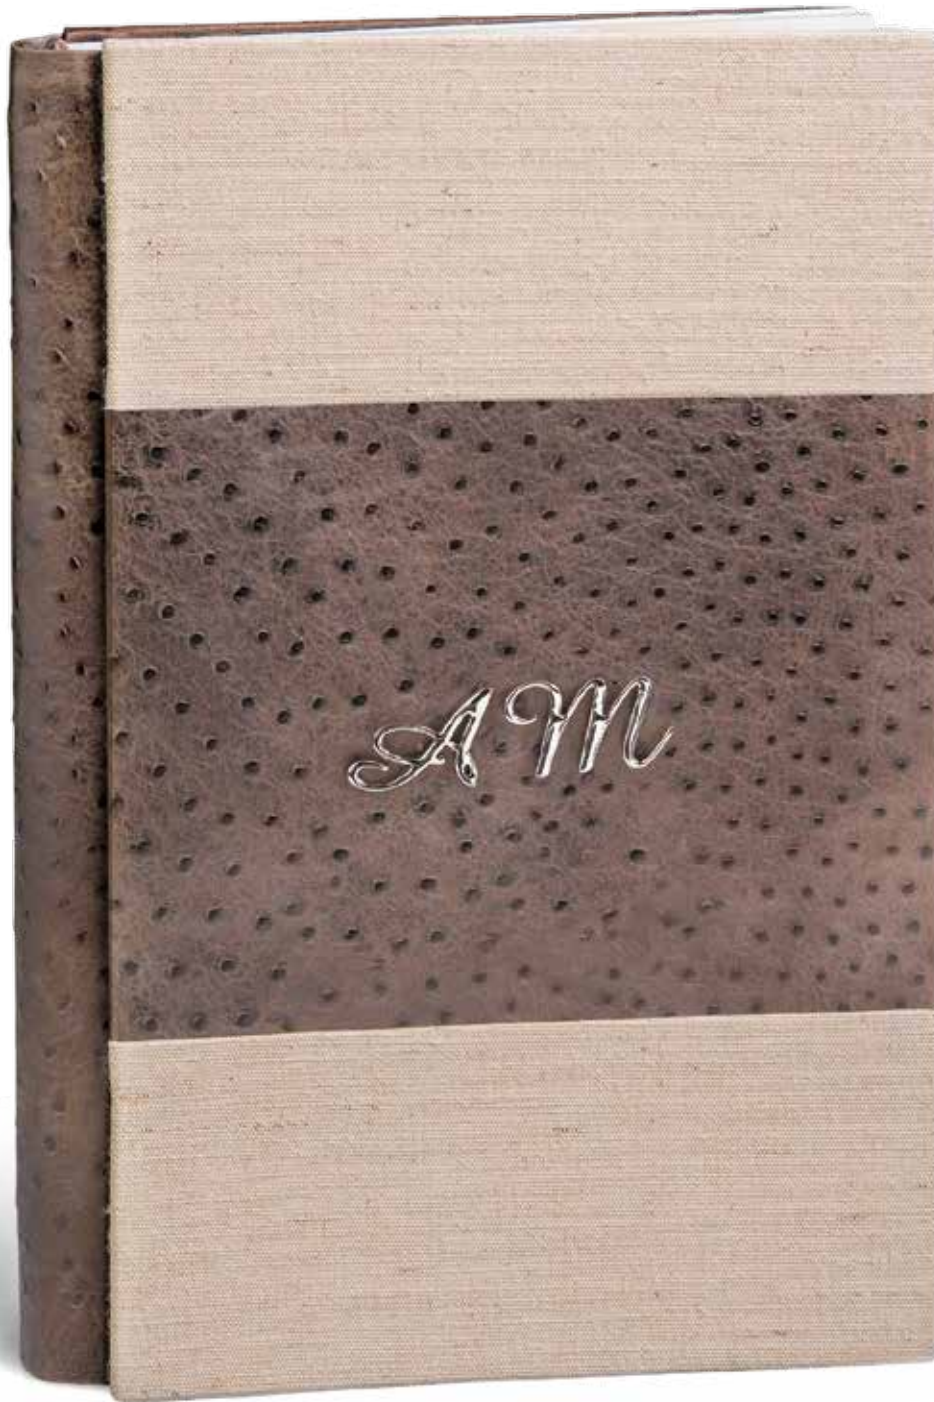

Ischia

Tradition

Album Epoca Collection