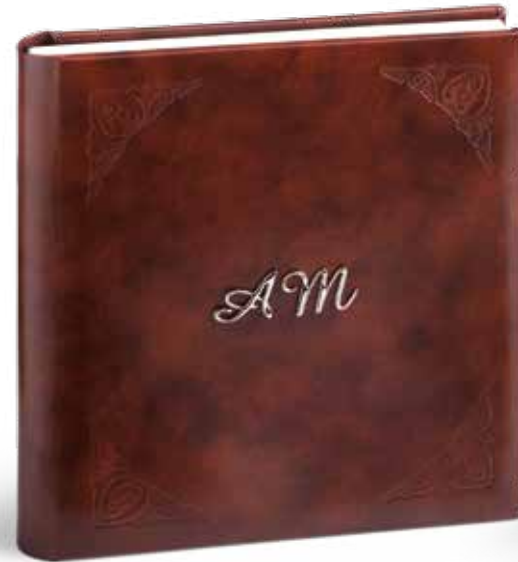

FamilyAlbum: continuous cover in ecoleather or leather only without decorations. White page edges.

FamilyAlbum

2:3) 3:4

1:1

4:3

Pisa 1
brown stained ecoleather

Pisa 10
brown stained ecoleather
Greek fret debossed print