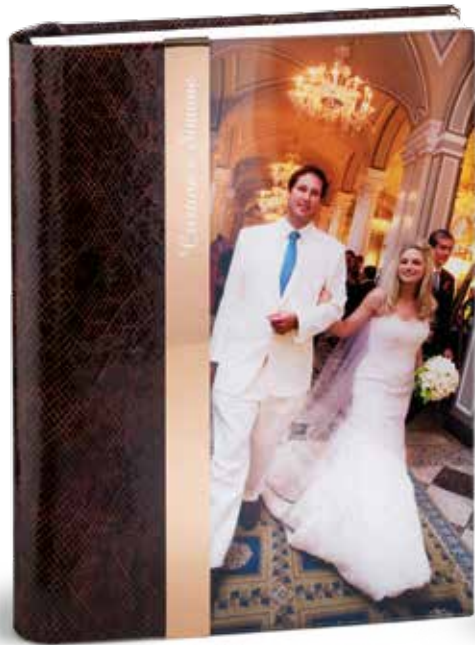

FamilyAlbum: continuous cover in reptile print ecoleather only, white page edges.

2:3) 3:4

1:1

4:3

5:2

Dublin 1

brown
reptile print ecoleather
metal band in copper

Dublin 3