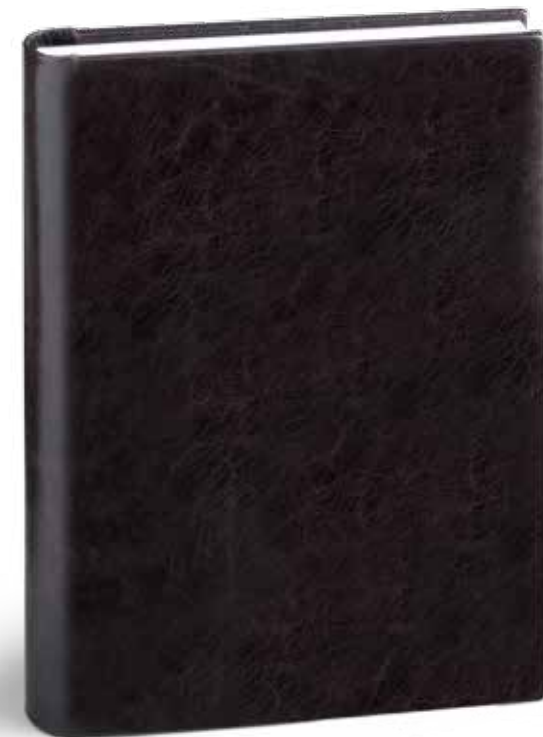

WeddingAlbum: continuous cover in leather with photo, option of steel initials. Matched bookmark. Optional gilding page edges.

FamilyAlbum: continuous cover in leather only, white page edges.

FamilyAlbum