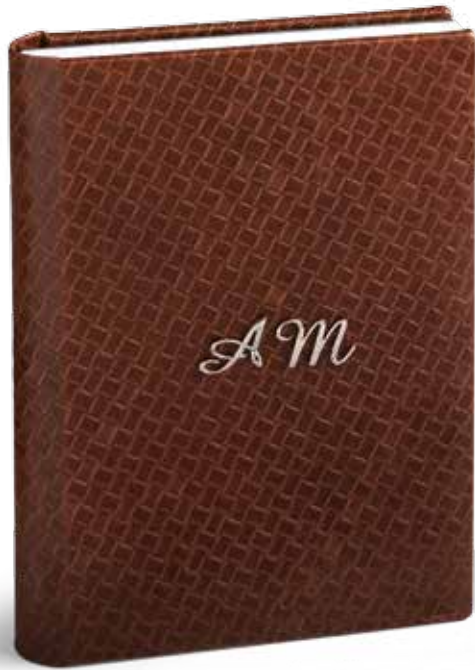

2:3) 3:4

1:1

4:3

Milano 1
black
woven print leather

Milano 4
black
woven print leather
steel initials

Milano 2
brown
woven print leather

Milano 5
brown
woven print leather
steel initials