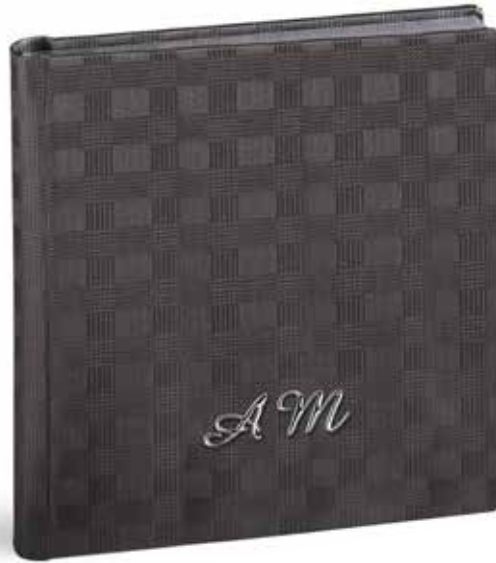

2:3) 3:4

1:1

4:3

5:2

Halifax 1
anthracite checkered
ecoleather

Halifax 2
anthracite checkered
ecoleather, steel initials
aligned at the bottom
center