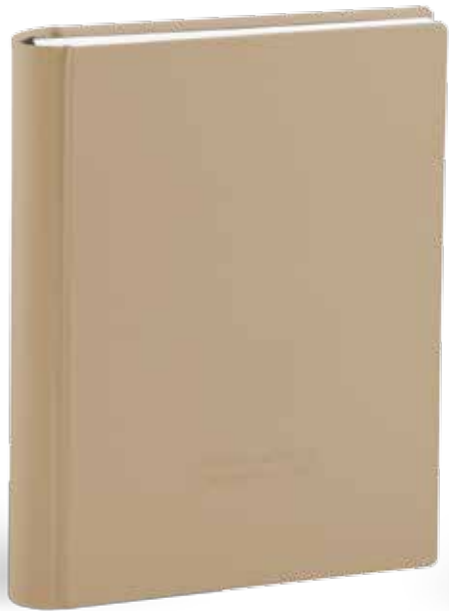

2:3) 3:4

1:1