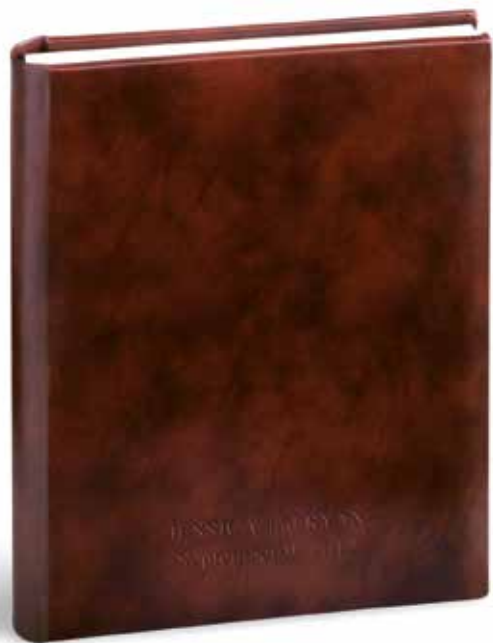

2:3) 3:4

1:1

4:3

Savona 7
brown stained leather
debossed names print

Savona 8
red ecoleather
debossed names print

Savona 9
brown
'stonewashed' leather
debossed names print