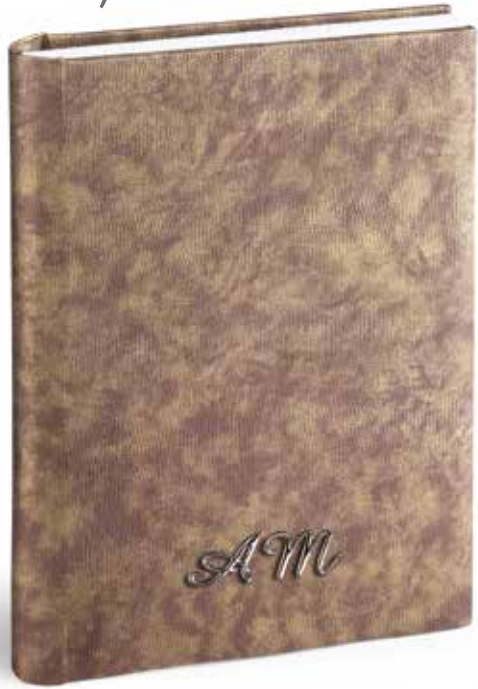

2:3) 3:4

1:1

4:3

Lima 3
gold lizard
print ecoleather
steel initials aligned
at the bottom center

Lima 4
anthracite lizard
print ecoleather
steel initials aligned
at the bottom center