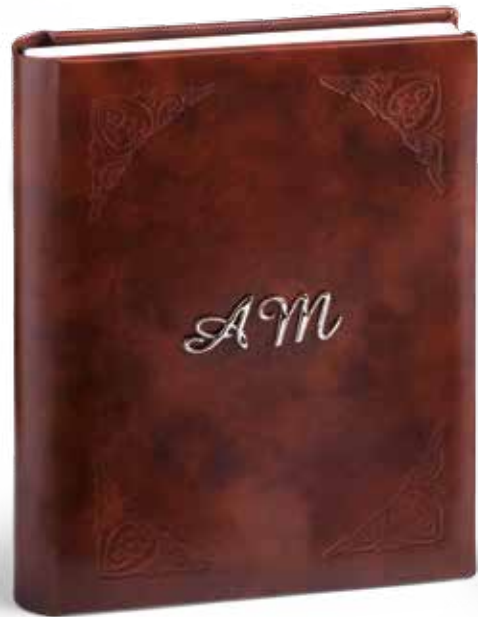

2:3) 3:4

1:1

4:3

Pisa 1
brown stained ecoleather

Pisa 10
brown stained ecoleather
Greek fret debossed print

Pisa 13
brown stained ecoleather
corners debossed print

Pisa 16
brown stained ecoleather
steel initials

Pisa 19
brown stained ecoleather
corners debossed print
steel initials

Pisa 22
brown stained ecoleather
Greek fret debossed print
steel initials

Pisa 2
red ecoleather

Pisa 11
red ecoleather
Greek fret debossed print

Pisa 14
red ecoleather
corners debossed print

Pisa 17
red ecoleather
steel initials

Pisa 20
red ecoleather
corners debossed print
steel initials

Pisa 23
red ecoleather
Greek fret debossed print
steel initials

Pisa 3
brown
'stonewashed' leather

Pisa 12
brown
'stonewashed' leather
Greek fret debossed print

Pisa 15
brown
'stonewashed' leather
corners debossed print

Pisa 18
brown
'stonewashed' leather
steel initials

Pisa 21
brown
'stonewashed' leather
corners debossed print
steel initials

Pisa 24
brown
'stonewashed' leather
Greek fret debossed print
steel initials