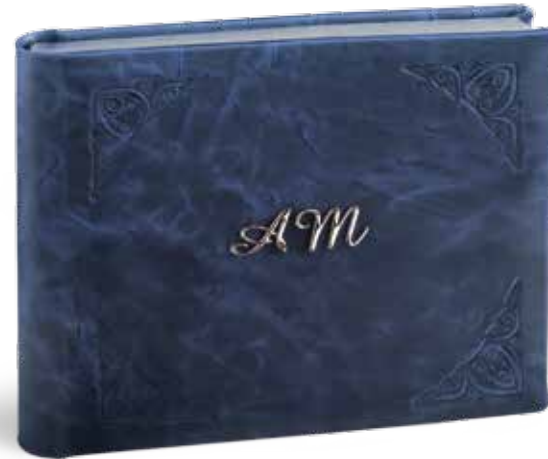

U FamilyAlbum: continuous cover in ecoleather or leather only without debossed print, white page edges.

FamilyAlbum

2:3) 3:4

1:1

4:3

Napoli 1
blue 'stonewashed' leather

Napoli 7
brown ecoleather

Napoli 13
white ecoleather