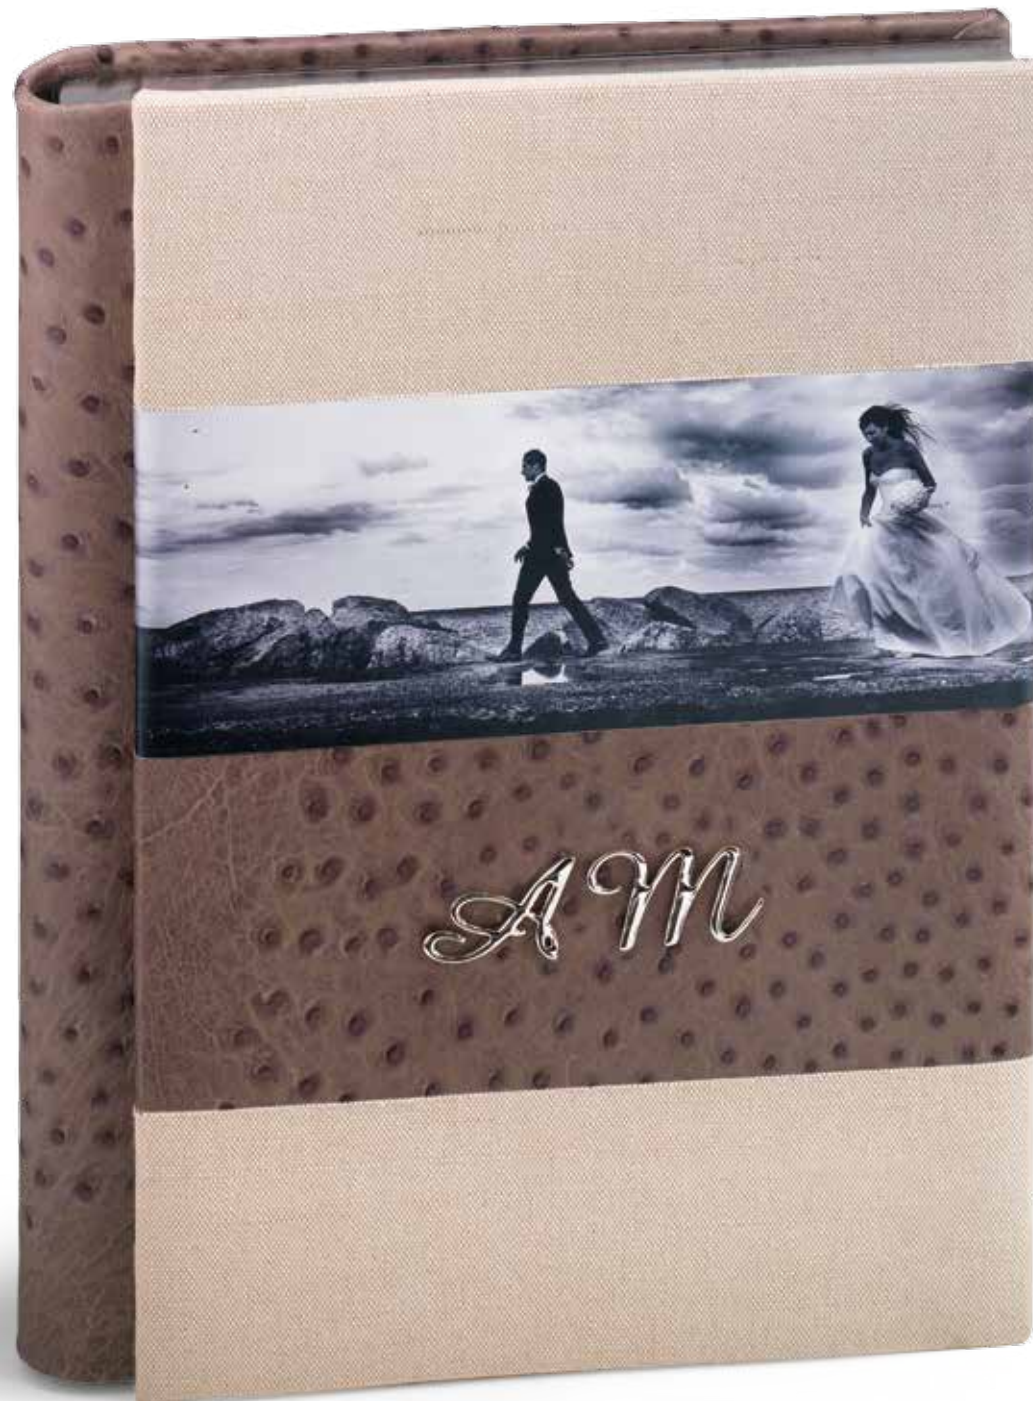

Como 4
spine/back
gloss brown leather

Como 5
spine/back
red leather

Tropea

Tradition

Album Epoca Collection

U WeddingAlbum: composition front cover in écru canvas and ostrich print full grain leather with photo, option of steel initials. Matched bookmark. Optional gilding page edges.