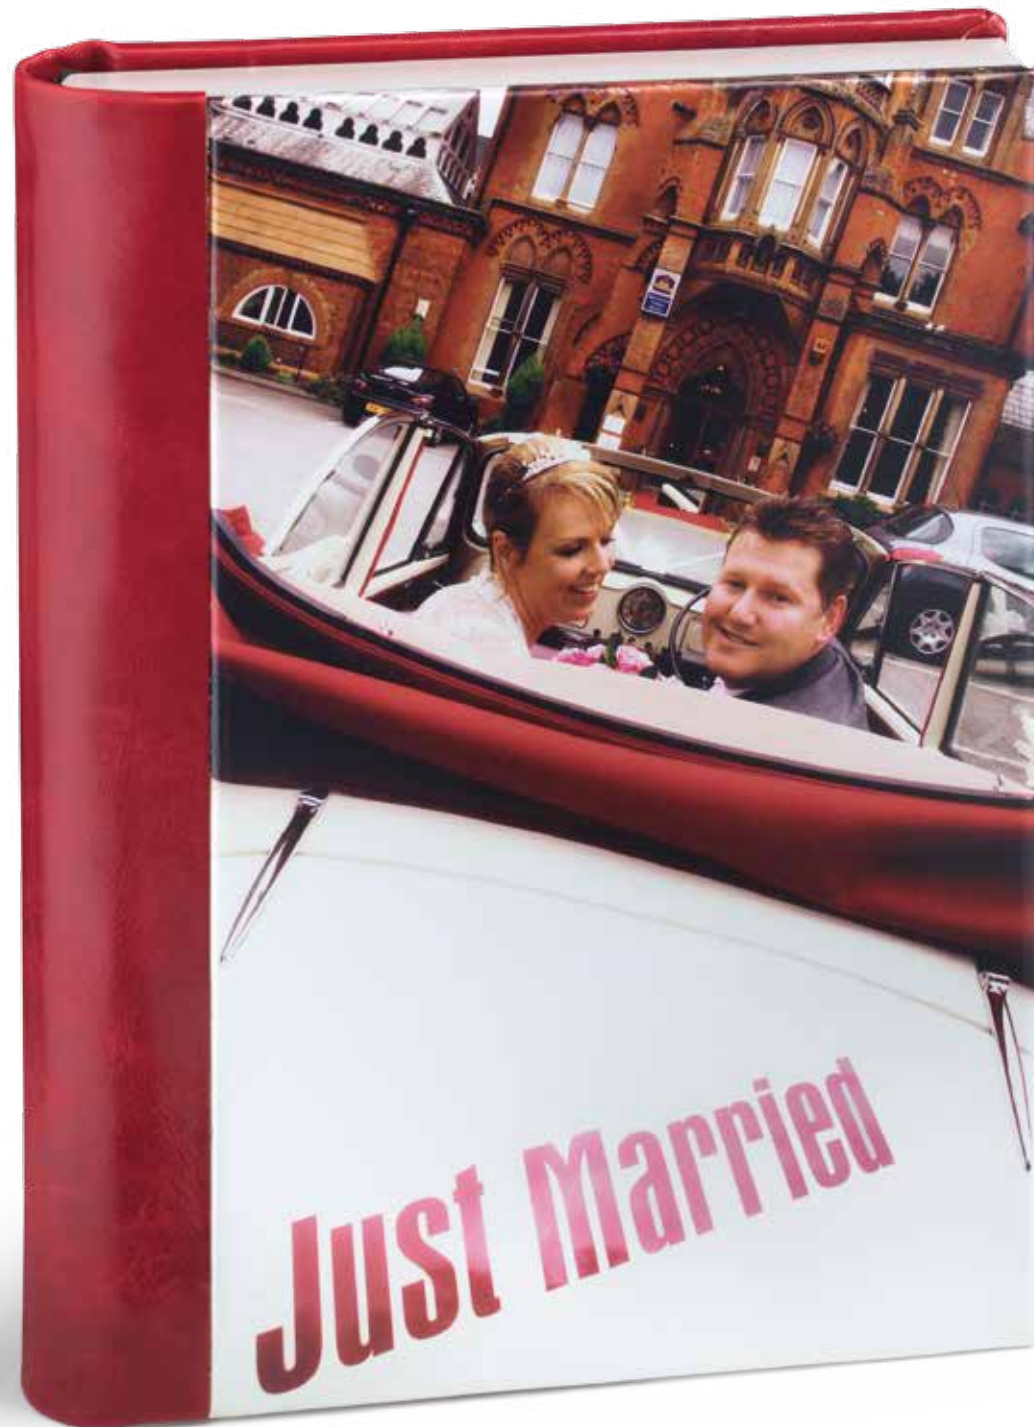

Genova 6
spine/back
silver ecoleather

Genova 7
spine/back
gold ecoleather

Genova 8
spine/back
amaranth ecoleather

Como

Tradition

Album Epoca Collection

WeddingAlbum: continuous cover in leather or ecoleather with photo. Matched bookmark. Optional gilding page edges.