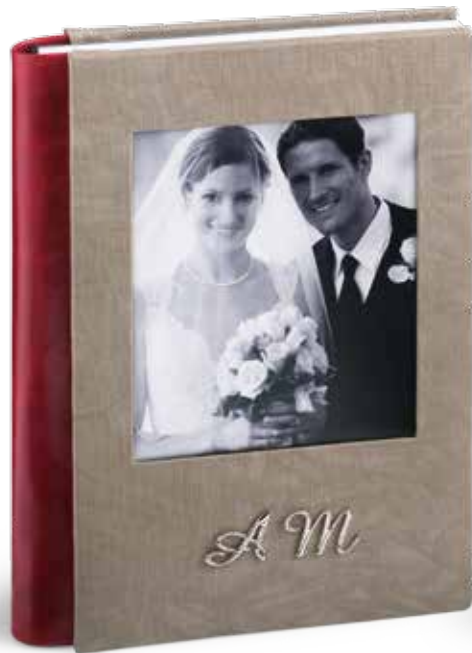

2:3) 3:4

1:1

Siena 5
front/back
gray linen
steel initials
spine
gloss cherry leather

Siena 6
front/back
brown linen
steel initials
spine
gloss brown leather