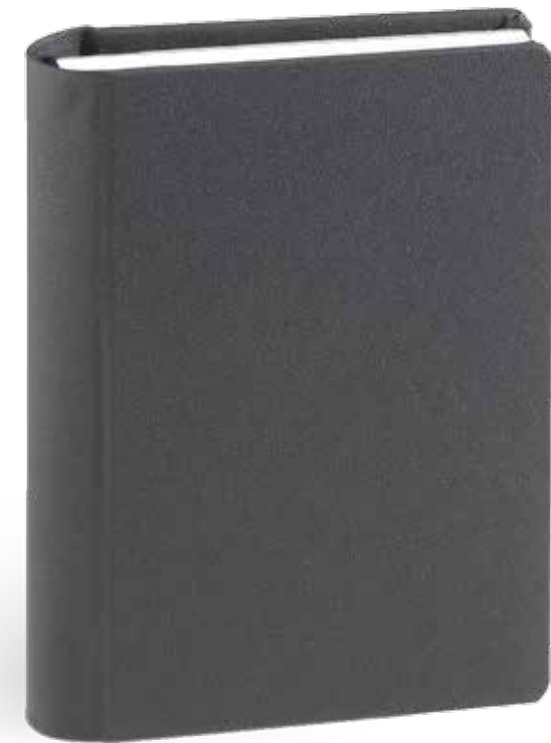

FamilyAlbum