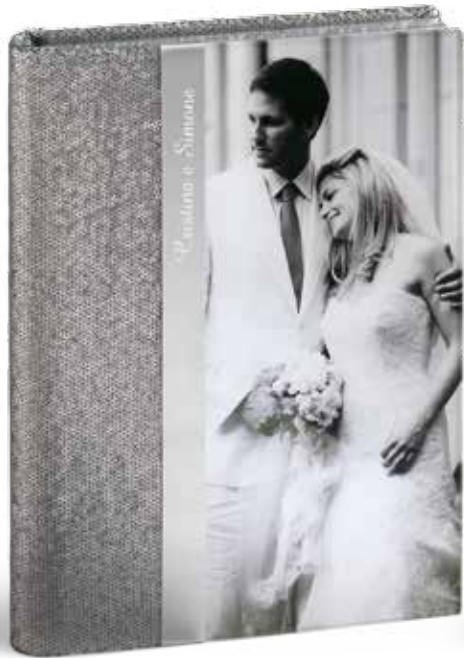

2:3) 3:4

1:1