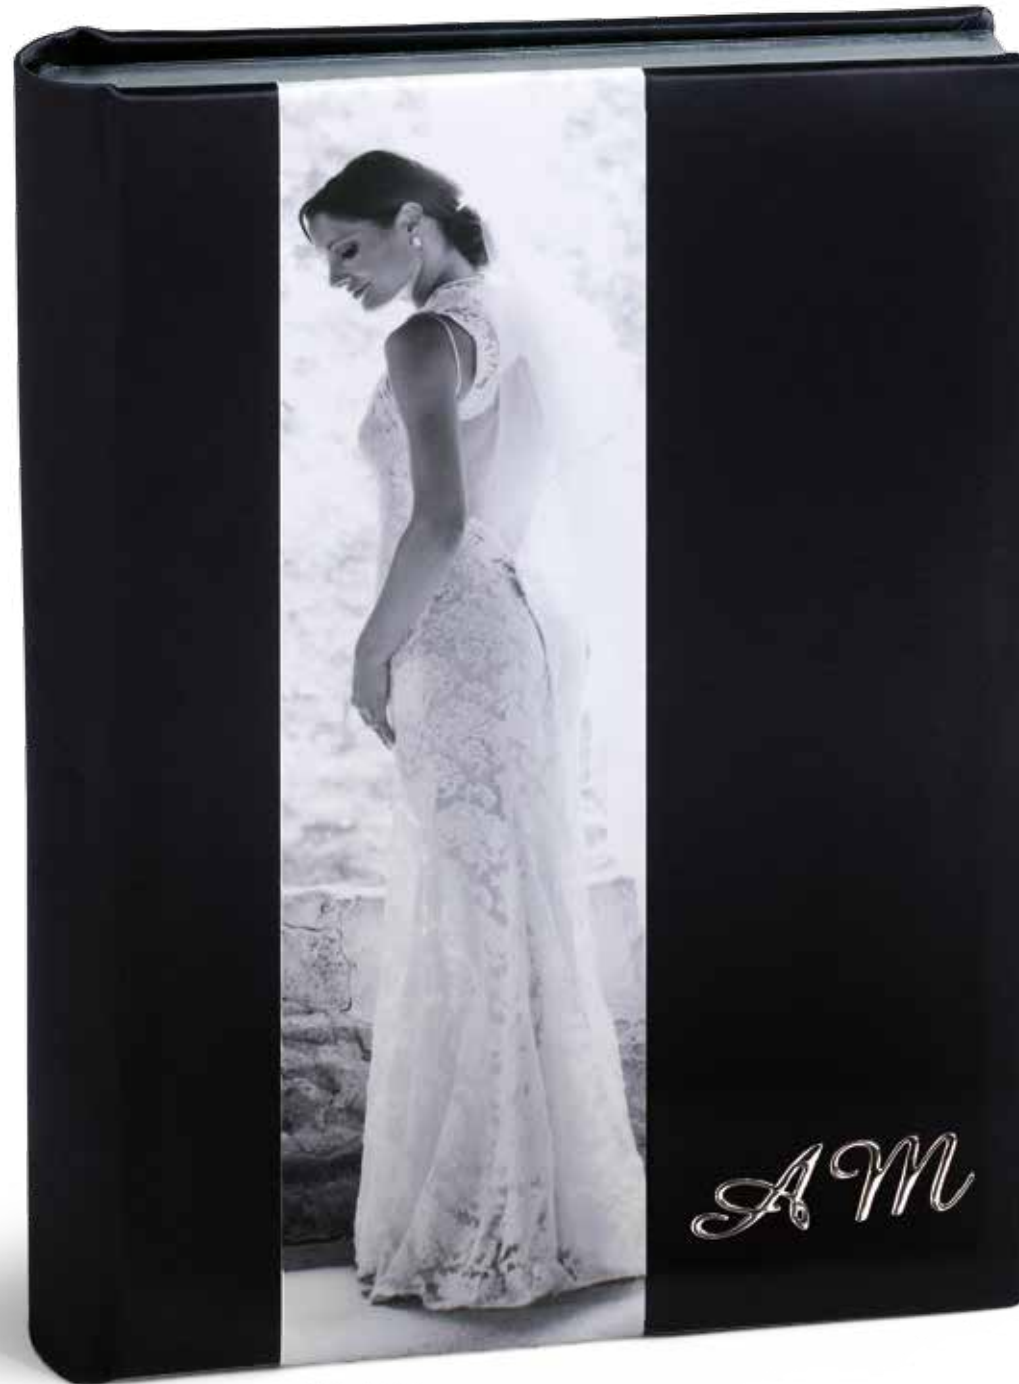

Strasbourg

Contemporary

Album Epoca Collection