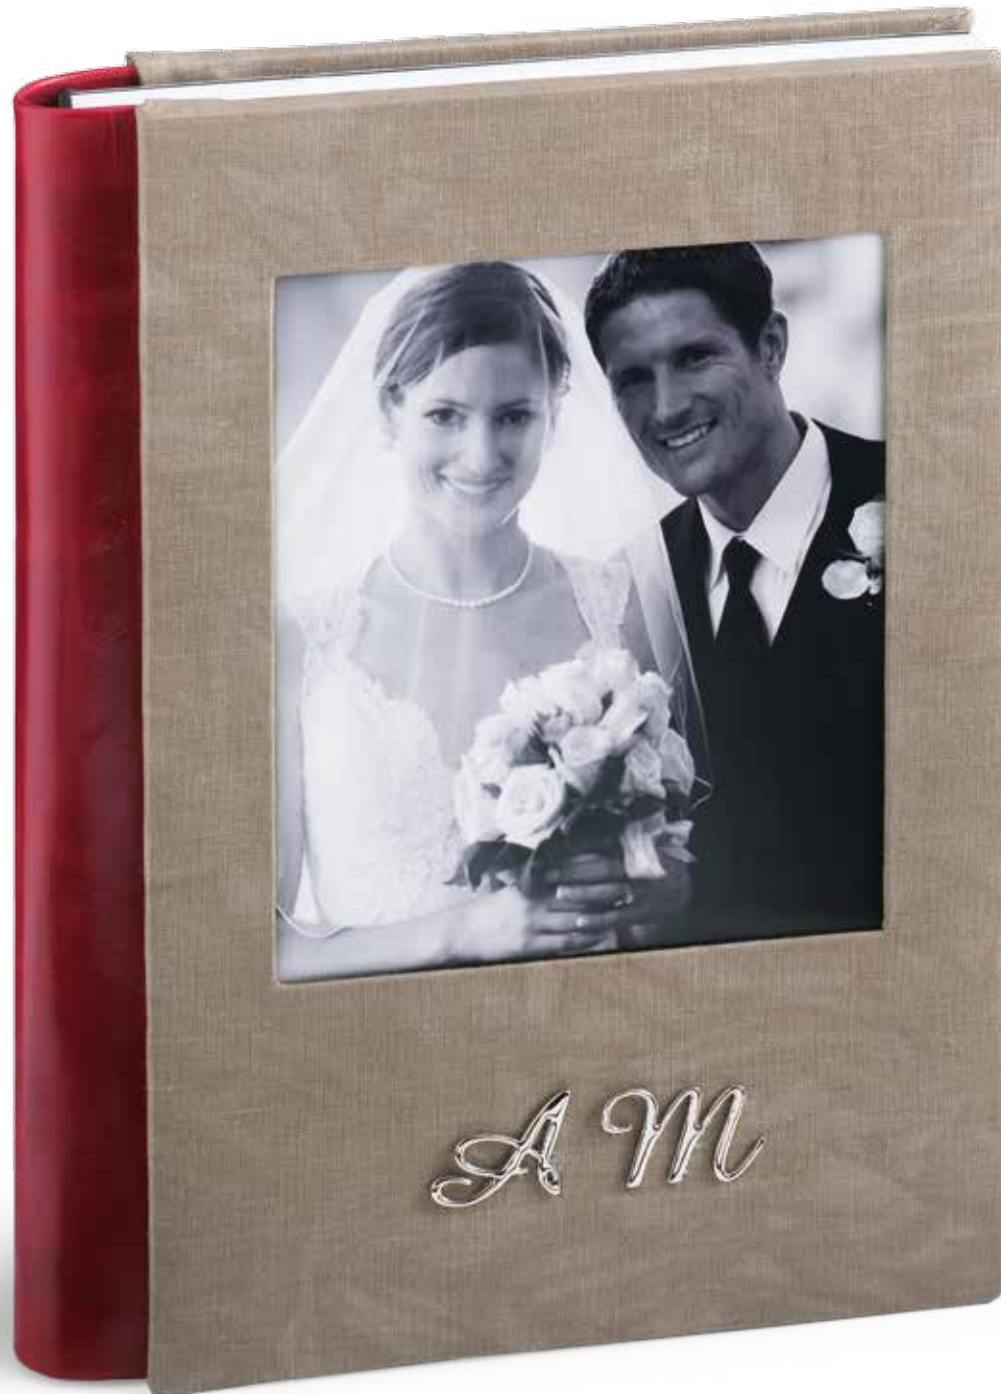

Siena Tradition Album Epoca Collection

WeddingAlbum: composition cover in linen and leather, with photo, option of steel initials. Matched bookmark. Optional gilding page edges.

FamilyAlbum: composition cover in linen and leather, white page edges.