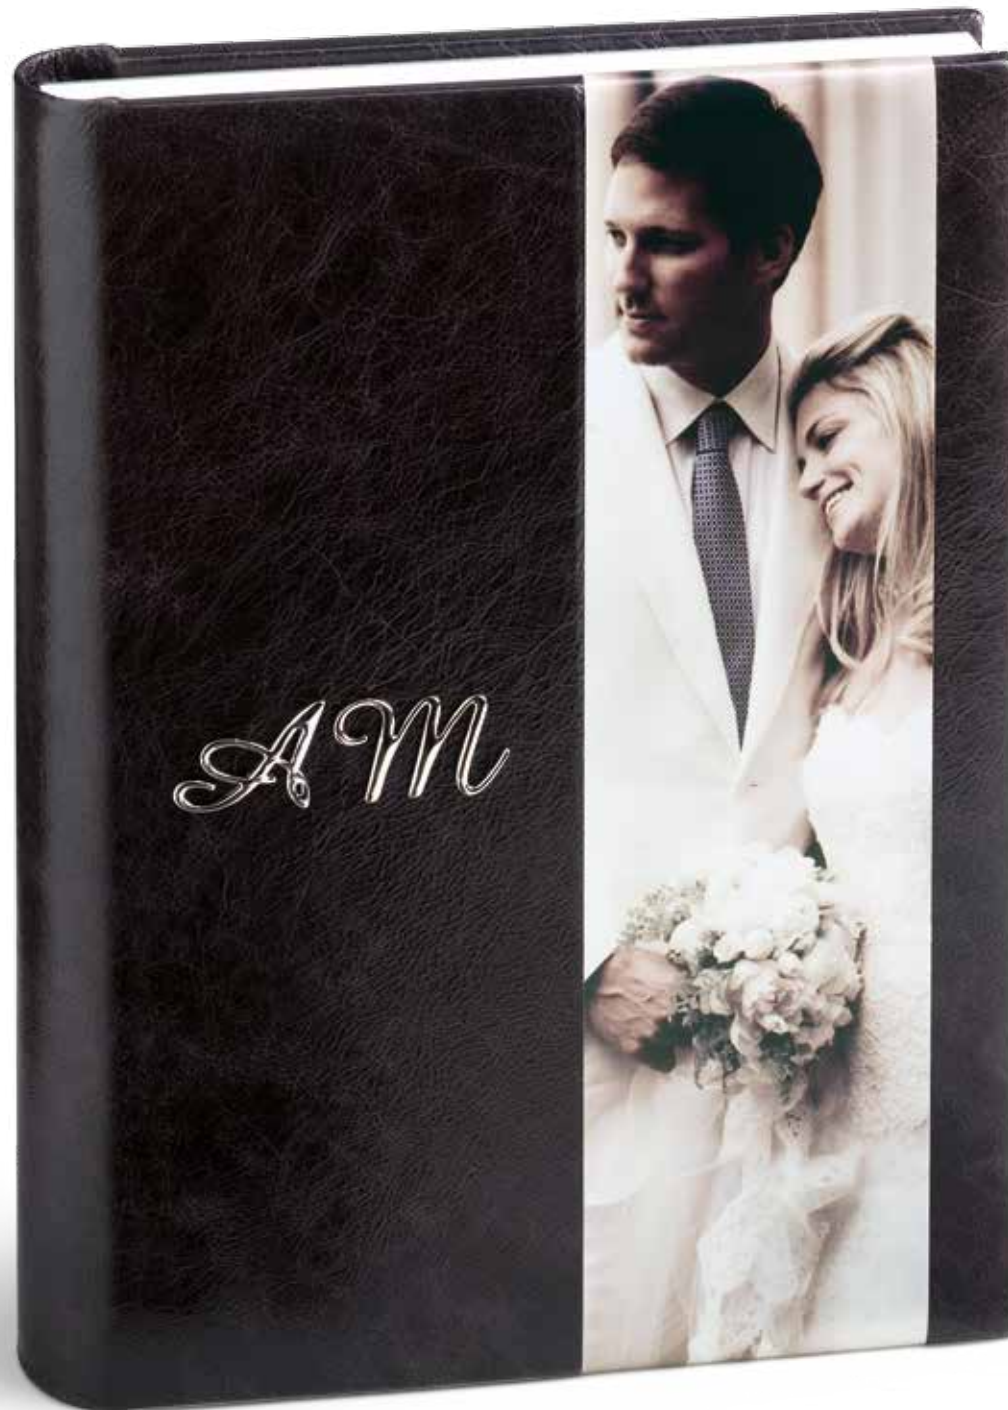

Ischia 2

front
écru canvas and
brown ostrich print
full grain leather,
steel initials aligned
in the center of the
album
spine/back
brown ostrich print
full grain leather

London

Tradition

Album Epoca Collection