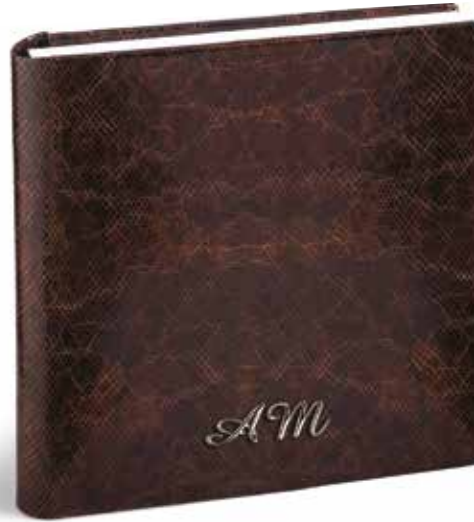

2:3) 3:4

1:1

4:3

5:2

Belfast 1

brown
reptile print ecoleather

Belfast 3

brown
reptile print ecoleather
steel initials aligned
at the bottom center

Belfast 2

navy blue
reptile print ecoleather

Belfast 4

navy blue
reptile print ecoleather
steel initials aligned
at the bottom center