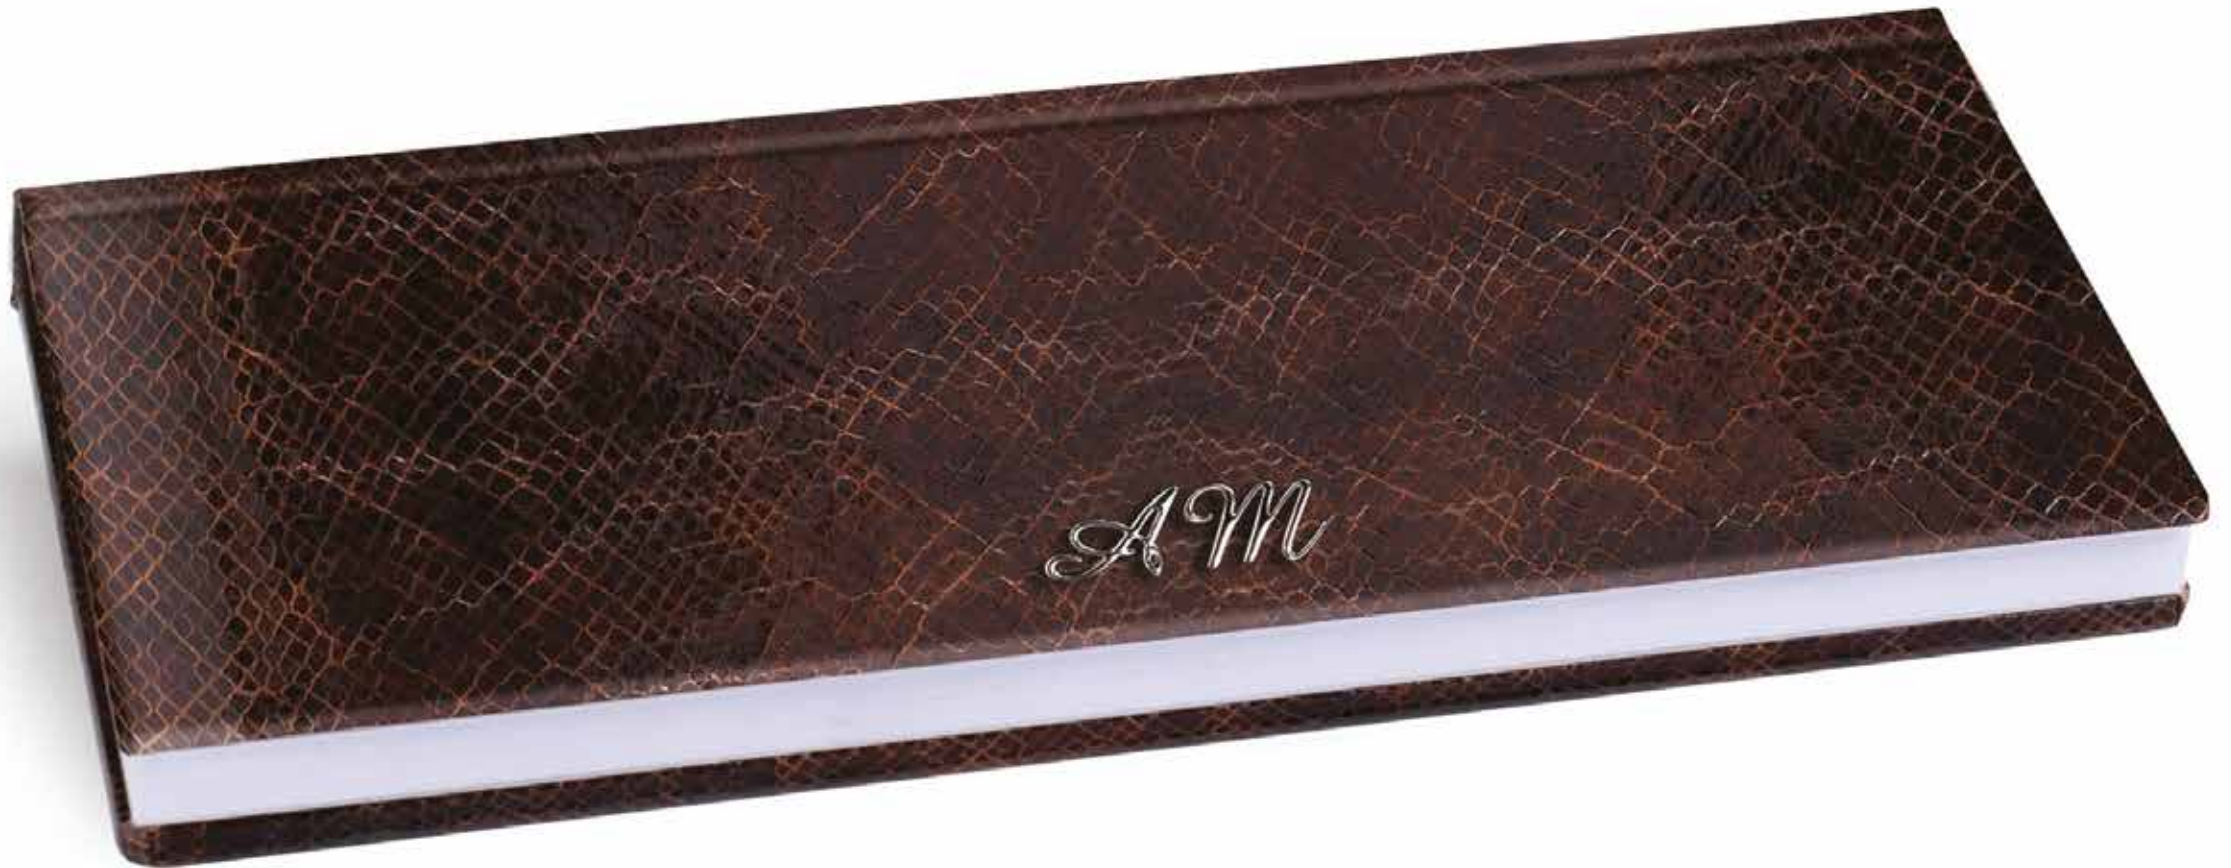

FamilyAlbum

WeddingAlbum: continuous cover in reptile print ecoleather. Option of steel initials. Matched bookmark. Optional gilding page edges.

FamilyAlbum: continuous cover in reptile print ecoleather only, white page edges.