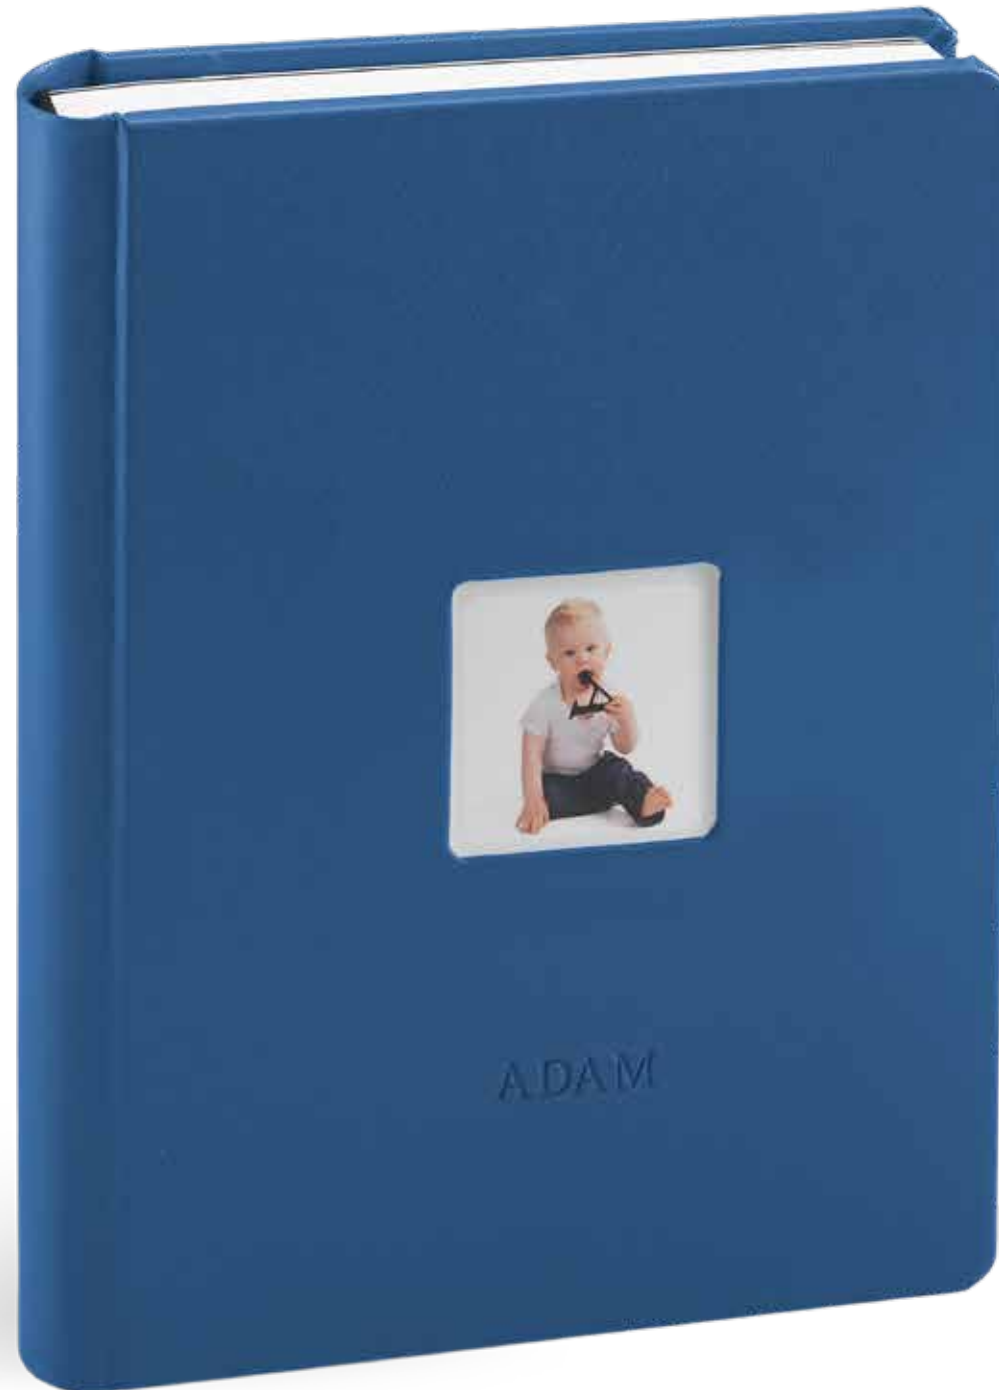

Album Epoca
Other events products

Event Album

Soho

Event Album

Album

Continuous cover in ecoleather, napa appearance. Squared photo and white graphic pass-partout, debossed names optional. White page edges.