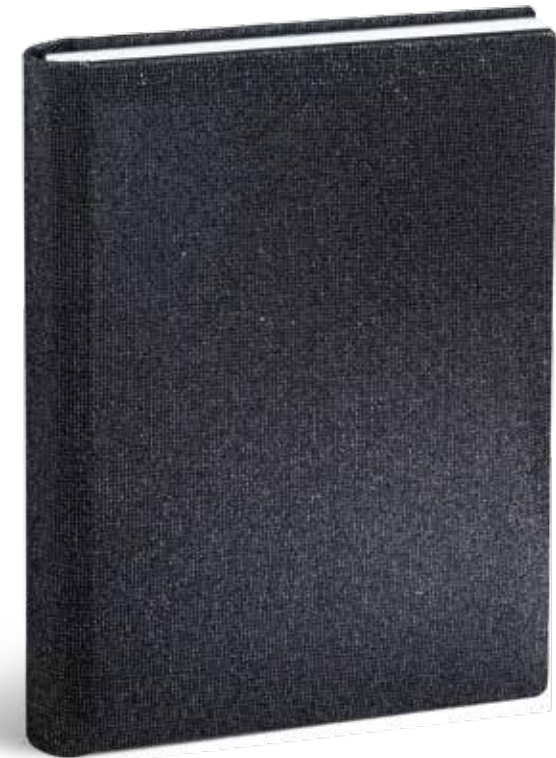

FamilyAlbum