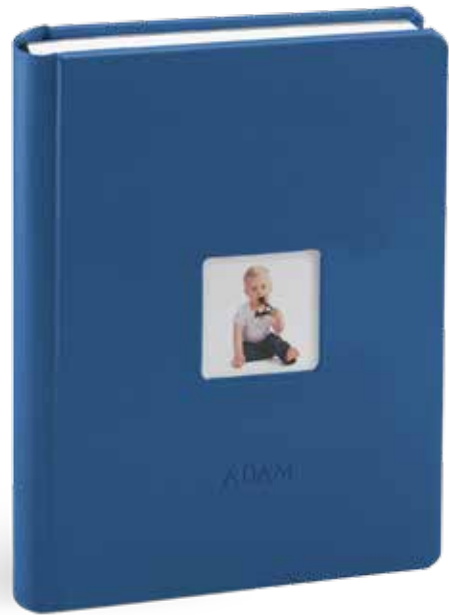

2:3) 3:4

1:1