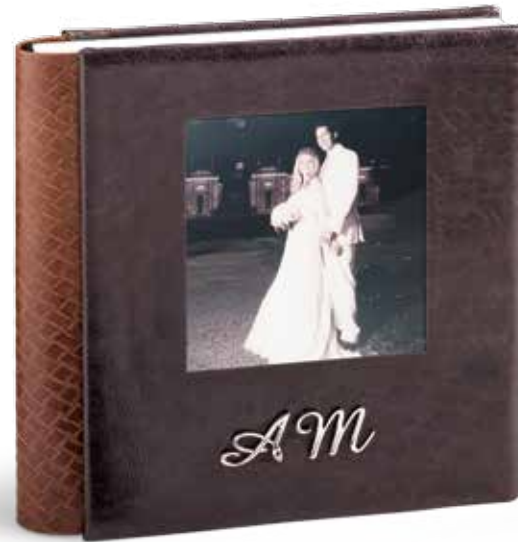

1:1

Avignon 1
front/back
brown leather
spine
brown woven
print leather