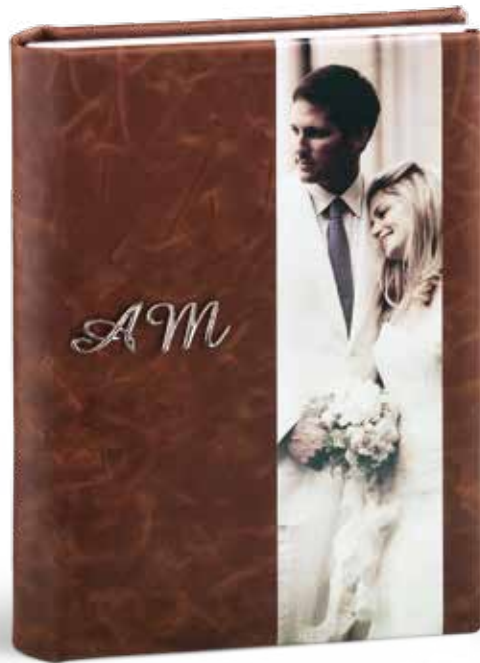

2:3) 3:4

1:1