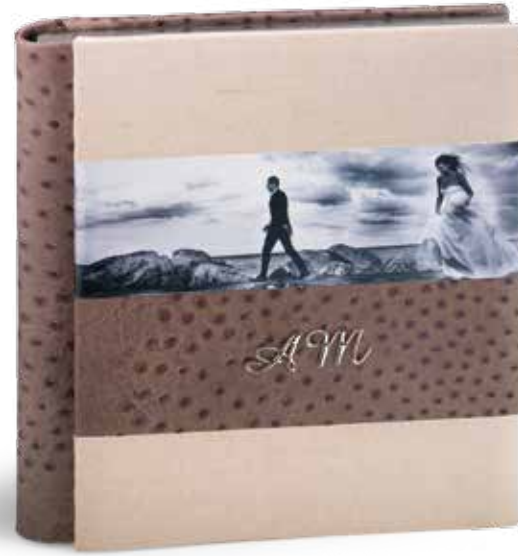

U FamilyAlbum: composition front cover in écru canvas and ostrich print full grain leather, white page edges.

FamilyAlbum

2:3) 3:4

1:1

Tropea 1

front
écru canvas and
brown ostrich print
full grain leather
spine/back
brown ostrich print
full grain leather