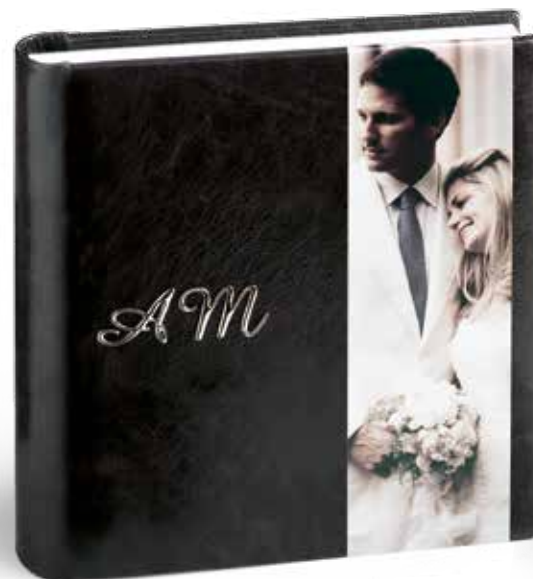

2:3) 3:4

1:1

4:3

London 4
black leather
steel initials

London 5
brown leather
steel initials

London 6
red leather
steel initials