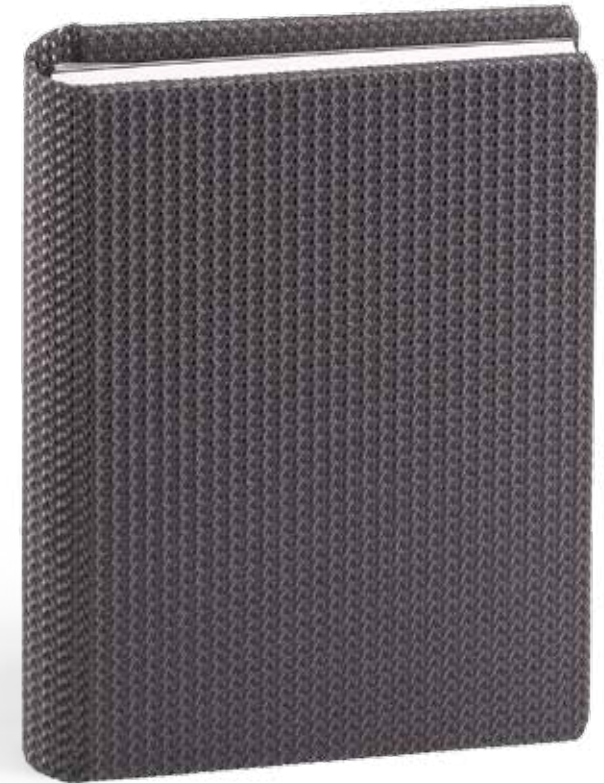

FamilyAlbum