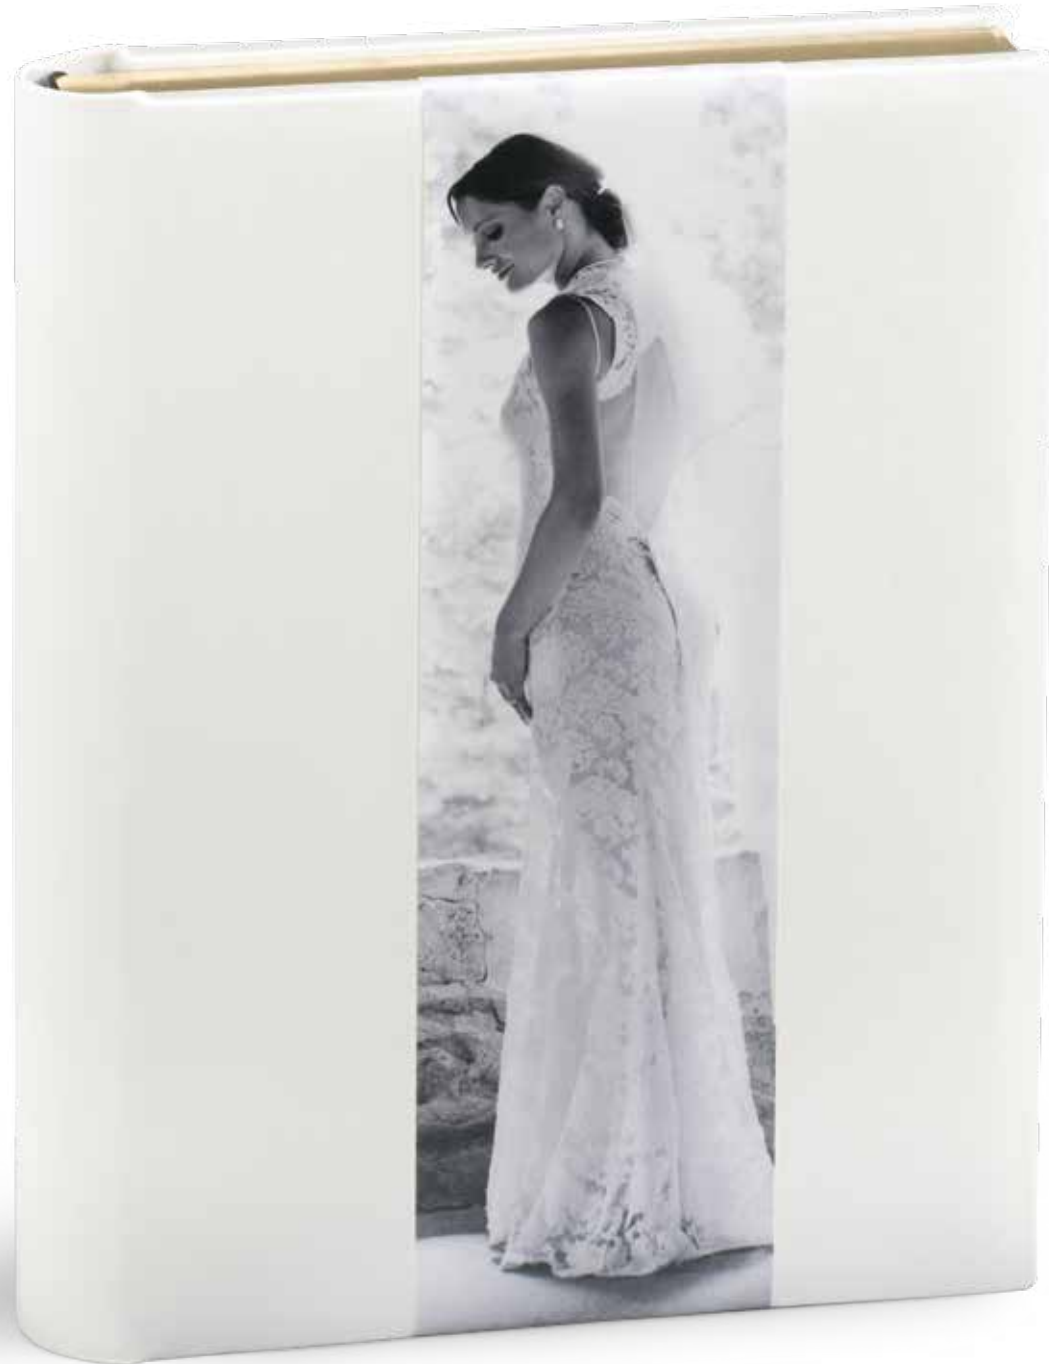

Paris

Contemporary

Album Epoca Collection