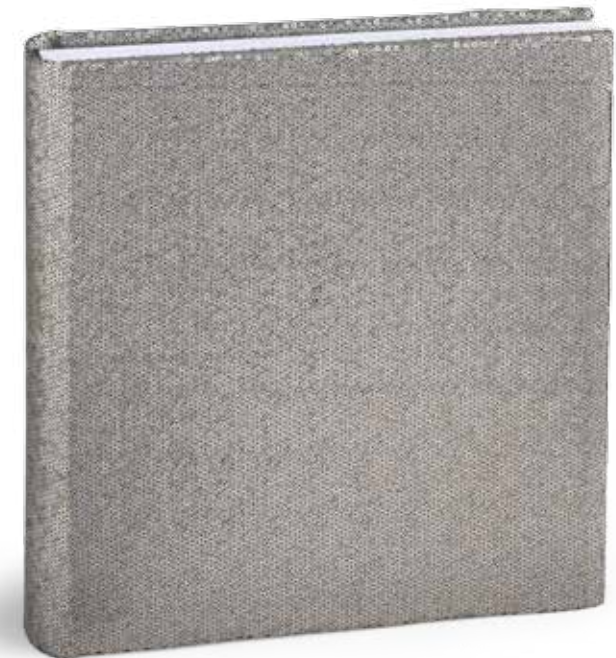

FamilyAlbum