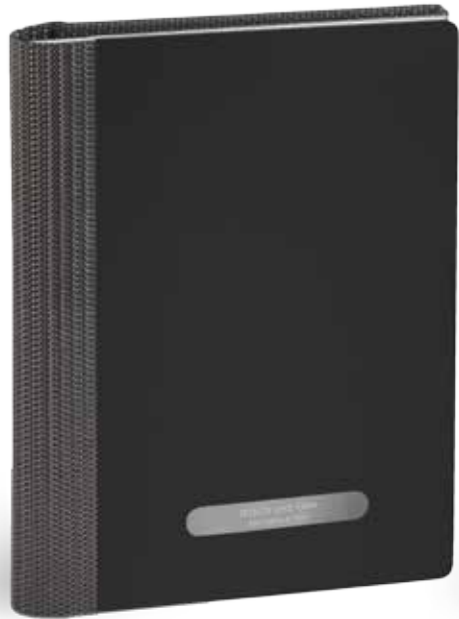

2:3) 3:4

1:1