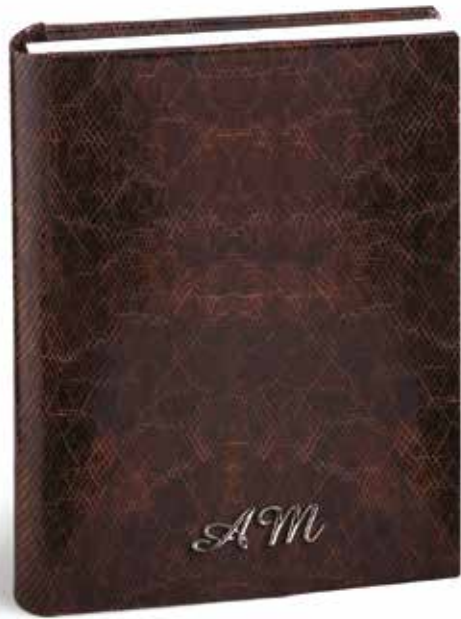

2:3) 3:4

1:1

4:3

5:2

Belfast 1

brown
reptile print ecoleather

Belfast 3

brown
reptile print ecoleather
steel initials aligned
at the bottom center

Belfast 2

navy blue
reptile print ecoleather

Belfast 4

navy blue
reptile print ecoleather
steel initials aligned
at the bottom center