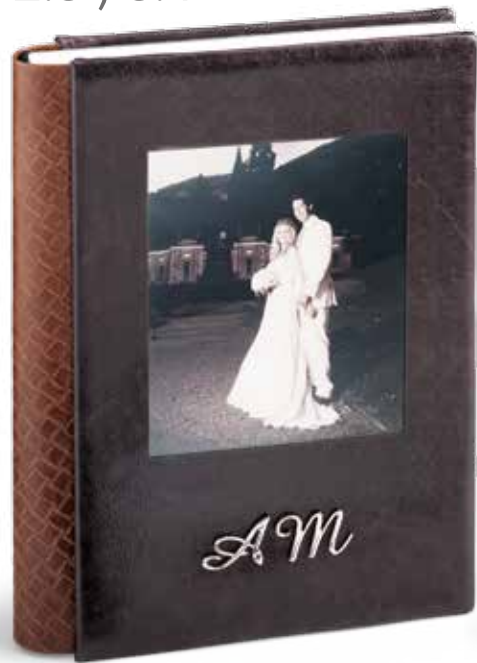

2:3) 3:4

1:1

Avignon 3
front/back
brown leather
steel initials
spine
brown woven
print leather

Avignon 4
front/back
black leather
steel initials
spine
black woven
print leather