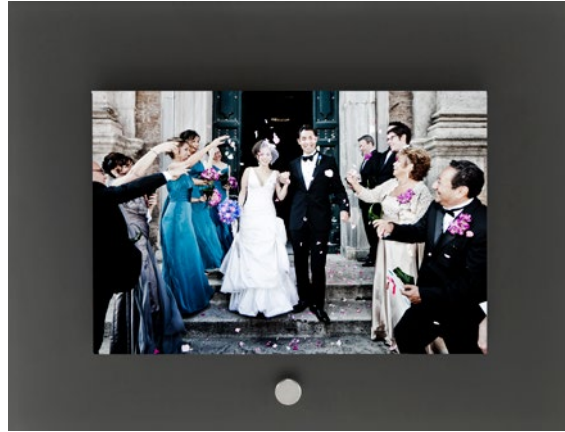

Horizontal