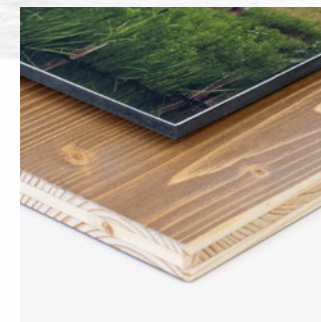

Tabletop Wood

Tabletop

AE Frames Collection

The minimal-modern look

A wall frame collection made in white or natural old-looking fir wood.

The images are raised and emphasized by the raw cut edge that gives a sense of depth integrating the minimal look.

Tabletop frames look vintage-antique with a modern and glamorous touch.

All tabletop frames come with a stand-off.

Material

Old-looking fir wood

Print Options [(SEE DETAILS AT PAGE 7)](#)

- Matte photo paper
- Matte Lamination
- Metal photo paper Under Acrylic

Colors

Natural