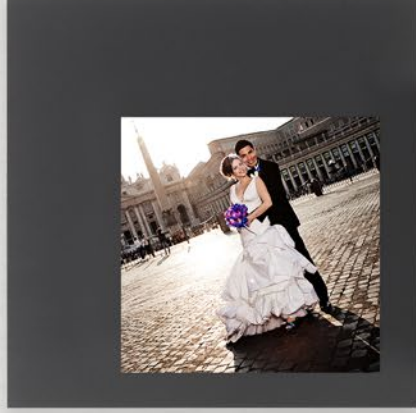

Hanger

AE FRAMES Wall Collection

Wall Acrylic Satin

Wall Acrylic Satin

Wall

AE Frames Collection

The elegant acrylic

A wall frame collection in matte black acrylic.