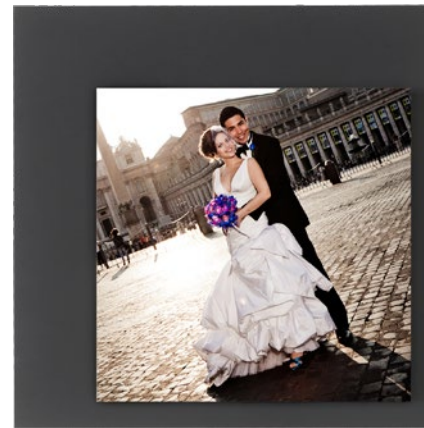

Square

Available formats

Vertical:	Horizontal:	Square:
20x26 / 8x10"	26x20 / 10x8"	20x20 / 8x8"
28x35 / 11x14"	35x28 / 14x11"	30x30 / 12x12"
	36x24 / 14x9,5"	
	50x30 / 20x12"	

The following sizes provide various layout options:

Details