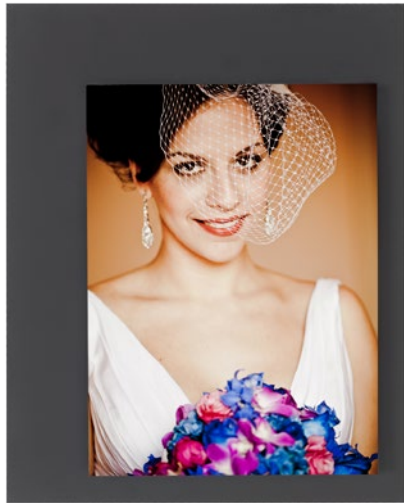

Vertical

Available formats

Vertical:	Horizontal:	Square:
20x26 / 8x10"	26x20 / 10x8"	20x20 / 8x8"
28x35 / 11x14"	35x28 / 14x11"	30x30 / 12x12"
	36x24 / 14x9,5"	
	50x30 / 20x12"	

The following sizes provide various layout options:

Details