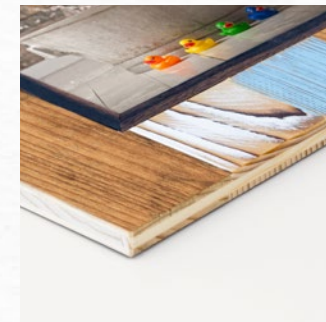

Let the colors shine

A wall frame collection in fir wood with multicolored vertical lines.

The image is perfectly inserted in the frame and held by an elegant ebony profile.

The Wall Wood Baby collection has been created to enhance baby shoots and portrait collections and will create wall compositions that will turn your best photos into a work of art.

Material

Aged looking fir wood

Print Options [\(SEE DETAILS AT PAGE 7\)](#)

- Matte photo paper Matte Lamination

Colors

Natural, white, plum

Natural, white, light blue

Natural, white, bottle-green