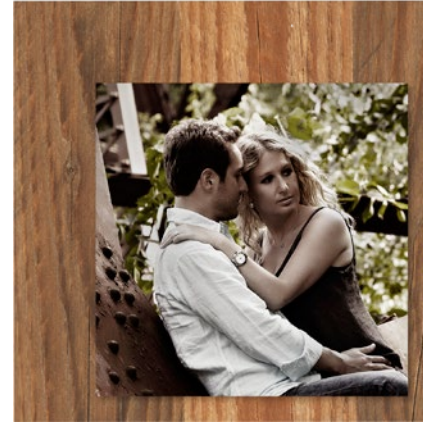

Square

Available formats

Vertical:	Horizontal:	Square:
20x26 / 8x10"	26x20 / 10x8"	20x20 / 8x8"
28x35 / 11x14"	35x28 / 14x11"	30x30 / 12x12"
	36x24 / 14x9,5"	50x30 / 20x12"

The following sizes provide various layout options:

Details