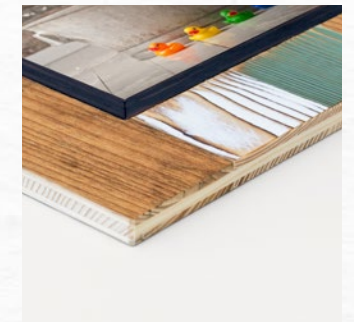

Let the colors shine

A wall frame collection in fir wood with multicolored vertical lines.

The image is perfectly inserted in the frame and held by an elegant ebony profile.

The Wall Wood Baby collection has been created to enhance baby shoots and portrait collections and will create wall compositions that will turn your best photos into a work of art.

Material

Aged looking fir wood

Print Options [\(SEE DETAILS AT PAGE 7\)](#)

- Matte photo paper Matte Lamination

Colors

Natural, white, plum

Natural, white, light blue

Natural, white, bottle-green