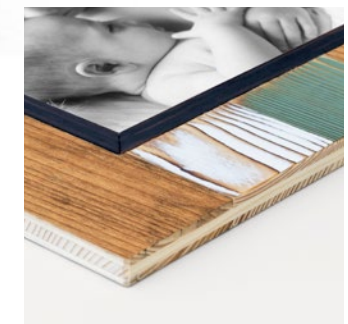

Tabletop Wood Baby

Tabletop Wood Baby

Tabletop

AE Frames Collection

Let the colors shine

Tabletop frame collection in fir wood tinged with multicolored vertical lines.

The image is perfectly inserted in the frame and held by an elegant ebony profile.

The Tabletop Wood Baby collection has been created to enhance baby shoots and portrait collections and will create compositions that will turn your best photos into a work of art.

All tabletop frames come with a stand-off.

Material

Aged looking fir wood

Print Options [\(SEE DETAILS AT PAGE 7\)](#)

- Matte photo paper Matte Lamination

Colors

Natural, white, plum

Natural, white, light blue

Natural, white, bottle-green

Vertical

Horizontal

Square

Available formats

Vertical:

20x30 / 8x12"
25x30 / 10x12"

Horizontal:

30x20 / 12x8"
30x25 / 12x10"