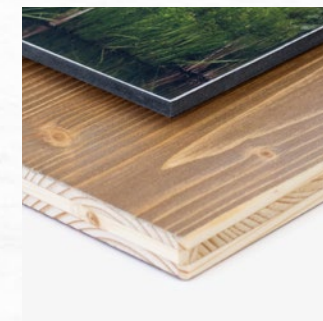

The minimal-modern look

A wall frame collection made in white or natural old-looking fir wood.

The images are raised and emphasized by the raw cut edge that gives a sense of depth integrating the minimal look.

Material

Old-looking fir wood

Print Options [\(SEE DETAILS AT PAGE 7\)](#)

- Matte photo paper Matte Lamination
- Metal photo paper Under Acrylic

Colors

White

Natural

Vertical