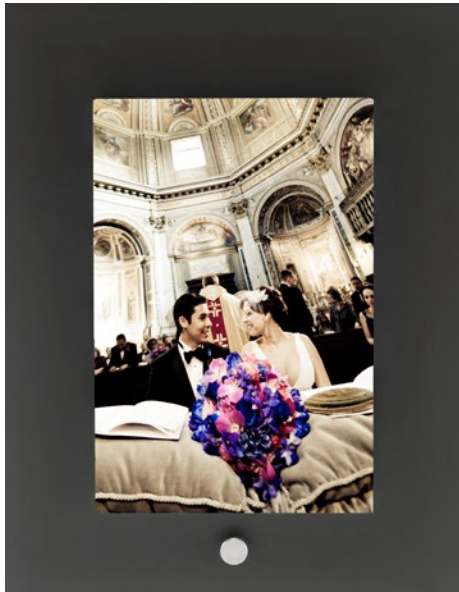

They are mounted asymmetrically to give vividness and movement to the composition.

The Tabletop Acrylic Satin collection enhances your portraits and is perfect to describe the most important and touching moments that you captured during your photography session.

All tabletop frames come with a stand-off.

Material

Print Options [\(SEE DETAILS AT PAGE 7\)](#)

Acrylic satin

- Matte photo paper Matte Lamination
- Metal photo paper Under Acrylic

Colors

Black

Vertical