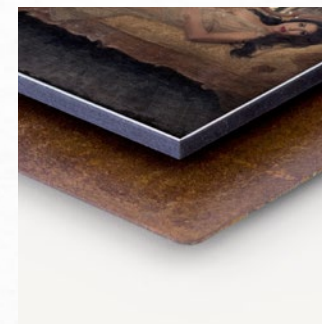

Metal photo paper Under Acrylic

Available for

Metal Photo Paper is protected by an acrylic plate that gives a glossy and shimmering effect to the pictures.

Wall Corten | Wall Wood | Wall Wood Slats | Wall Aluwood | Wall Acrylic Satin | Tabletop Corten | Tabletop Wood | Tabletop Acrylic Satin

The result is high sharpness with saturated, pure and bright colors.

AE FRAMES Wall Collection

Wall Corten

Wall Corten

Wall

AE Frames Collection

The innovative use of metal

A wall frame collection made of elegant Corten appearance metal, with a rusty effect reminiscent of antique craftsmanship.

The metal adds a modern touch to a vintage look and emphasizes your photo.

This frame enhances your wedding, portrait and boudoir services giving brightness to your photos and creating a weathered effect.

Material

Corten appearance metal

Print Options [\(SEE DETAILS AT PAGE 7\)](#)

- Matte photo paper Matte Lamination
- Metal photo paper Under Acrylic

Colors

Rust

Vertical

Horizontal