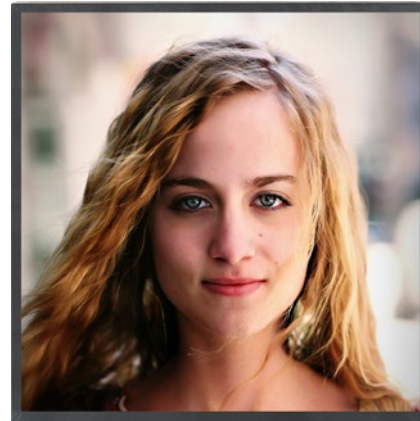

Black

Vertical

Horizontal

Square

Available formats

Vertical/Horizontal*
12,6x16,6 / 5x6,5"
20,6x25,6 / 8x10"

Square:
12,6x12,6 / 5x5"
20,6x20,6 / 8x8"

*During the order process you can include landscape images