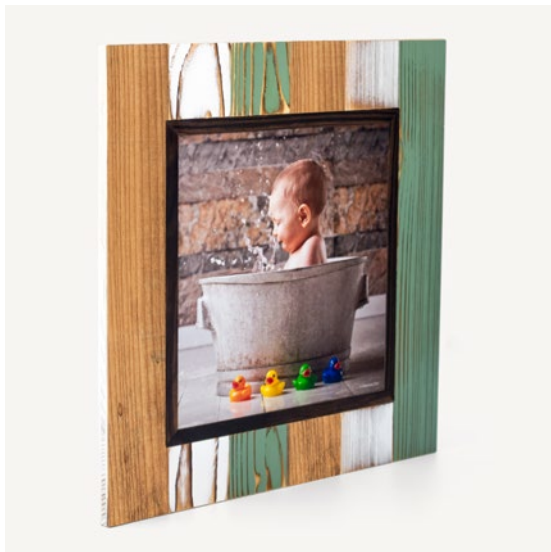

Let the colors shine

A wall frame collection in fir wood with multicolored vertical lines.

The image is perfectly inserted in the frame and held by an elegant ebony profile.

The Wall Wood Baby collection has been created to enhance baby shoots and portrait collections and will create wall compositions that will turn your best photos into a work of art.

30x25 / 12x10"

40x30 / 16x12"

Square:

25x25 / 10x10"

30x30 / 12x12"

Details

Front

Back