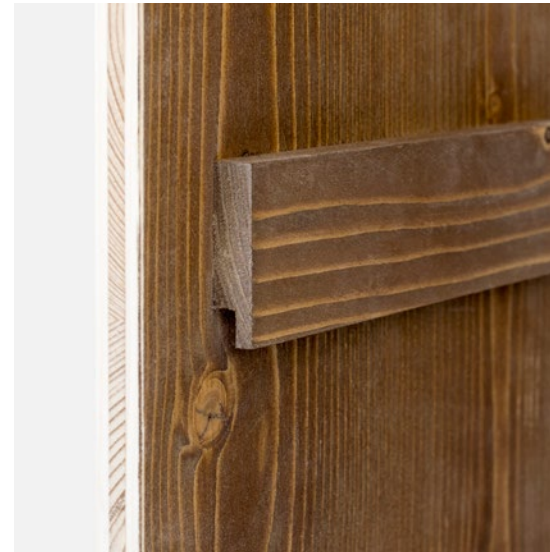

Available formats

Vertical:	Horizontal:	Square:
20x26 / 8x10"	26x20 / 10x8"	20x20 / 8x8"
28x35 / 11x14"	35x28 / 14x11"	30x30 / 12x12"
	36x24 / 14x9,5"	50x30 / 20x12"

The following sizes provide various layout options:

Details

Hanger