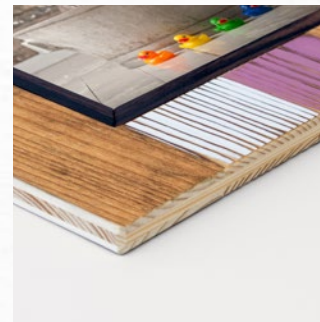

Colors

Natural, white, plum