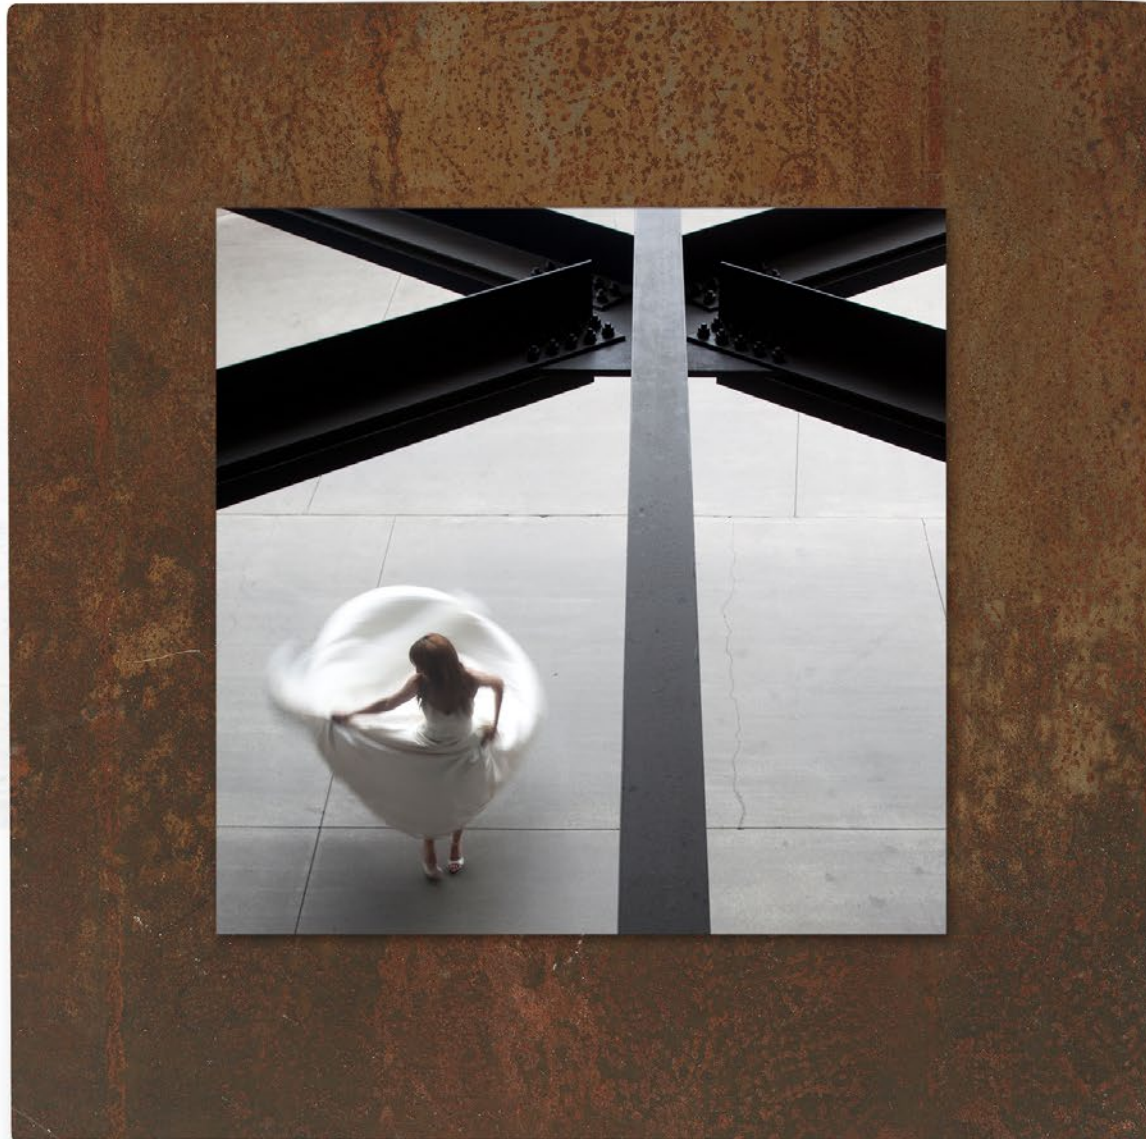

Tabletop

AE Frames Collection

The innovative use of metal

A wall frame collection made of elegant Corten appearance metal, with a rusty effect reminiscent of antique craftsmanship.

The metal adds a modern touch to a vintage look and emphasizes your photo.