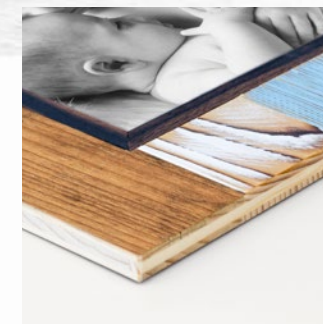

The Tabletop Wood Baby collection has been created to enhance baby shoots and portrait collections and will create compositions that will turn your best photos into a work of art.

All tabletop frames come with a stand-off.

Material

Aged looking fir wood

Print Options [\(SEE DETAILS AT PAGE 7\)](#)

- Matte photo paper Matte Lamination

Colors

Natural, white, plum

Natural, white, light blue

Natural, white, bottle-green