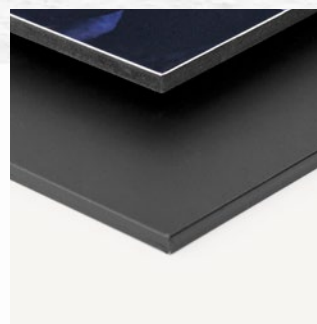

All tabletop frames come with a stand-off.

Material

Print Options [\(SEE DETAILS AT PAGE 7\)](#)

Acrylic satin

- Matte photo paper Matte Lamination
- Metal photo paper Under Acrylic

Colors

Black

Vertical