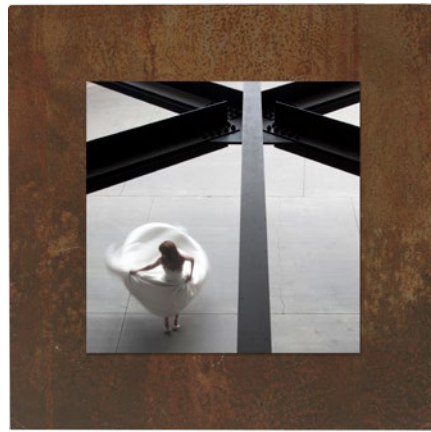

Square

Available formats

Vertical:
20x26 / 8x10"

Horizontal:
26x20 / 10x8"

Square:
20x20 / 8x8"
25x25 / 10x10"

Details