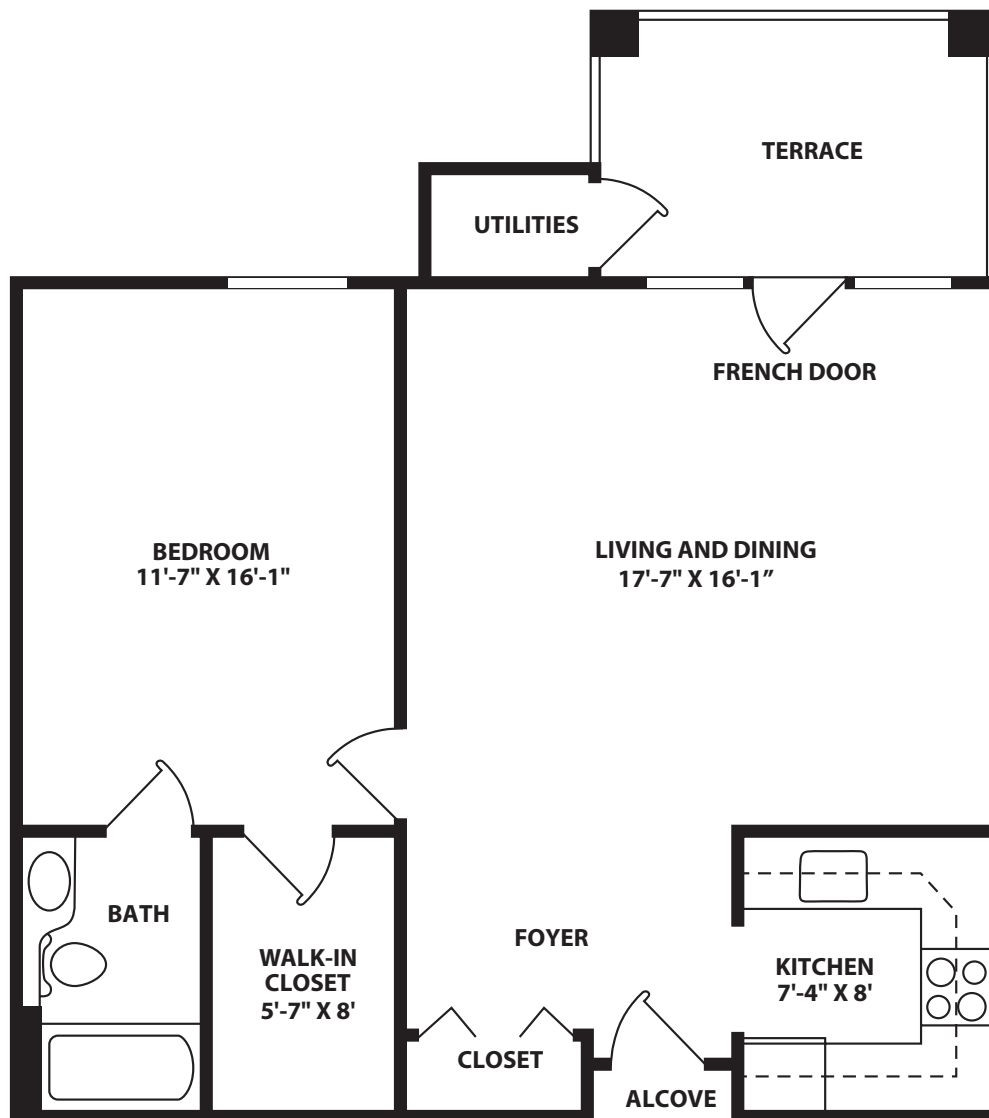

ONE BEDROOM DELUXE

750 sq. ft.

*Details and dimensions may vary slightly

30 Bokum Road
Essex, CT 06426

(860) 767-7201
EssexMeadows.com

Managed by  Life Care Services™