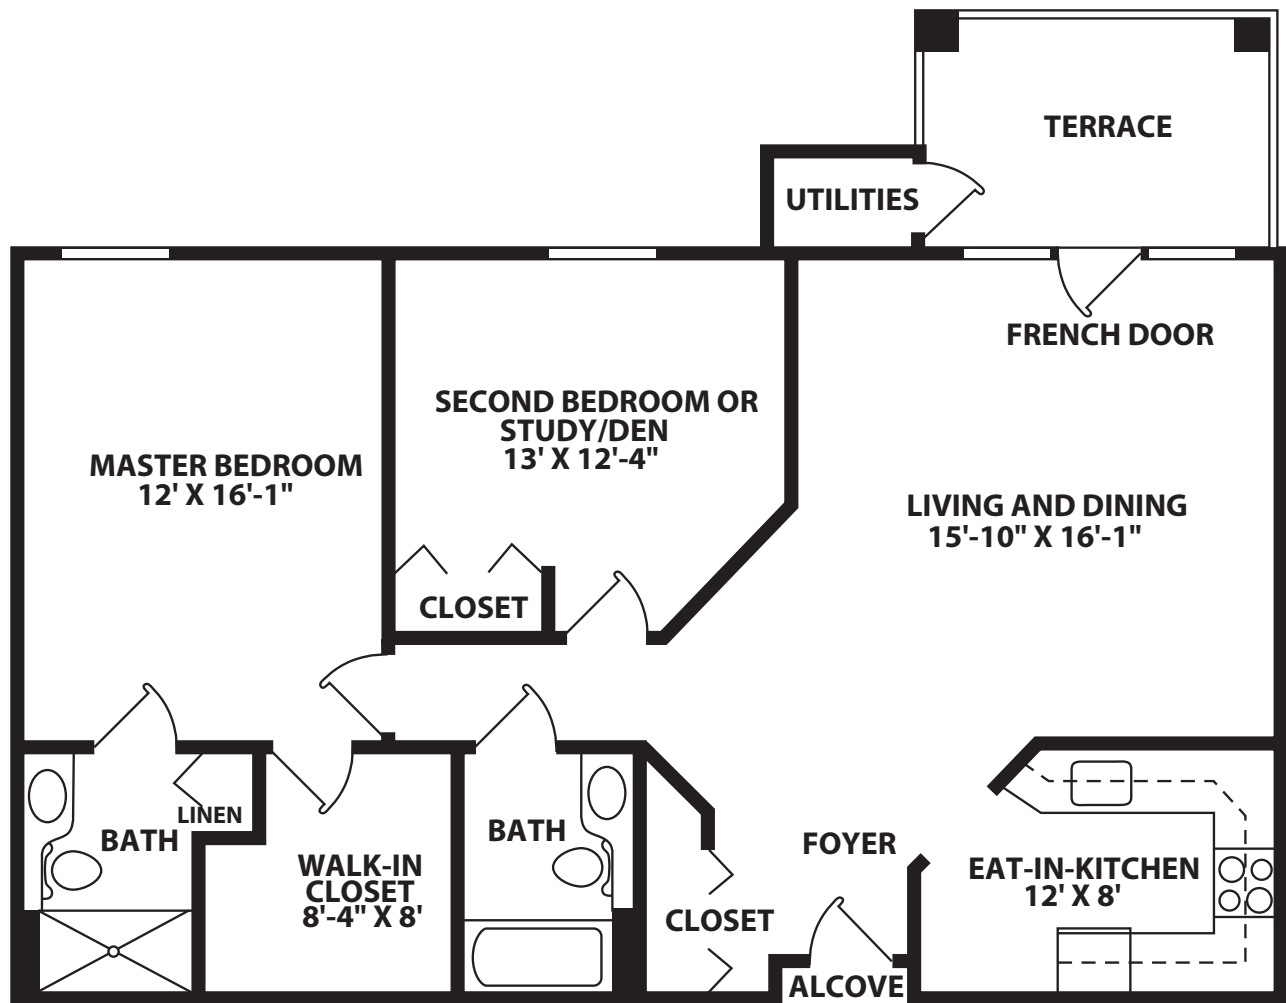

TWO BEDROOM DELUXE

1,050 sq. ft.

*Details and dimensions may vary slightly

30 Bokum Road
Essex, CT 06426

(860) 767-7201
EssexMeadows.com

Managed by Life Care Services™