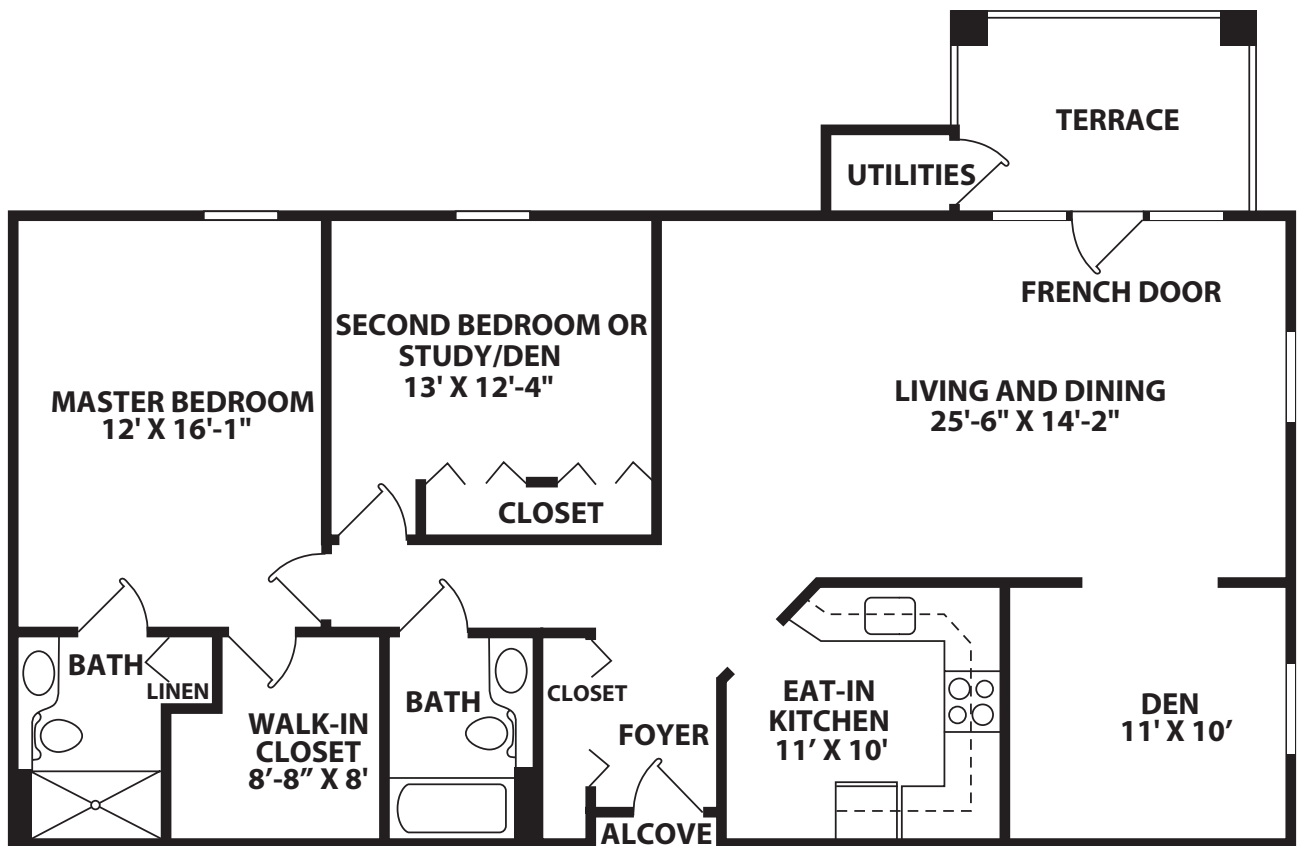

TWO BEDROOM DELUXE

With Den

1,300 sq. ft.

*Details and dimensions may vary slightly

30 Bokum Road
Essex, CT 06426

(860) 767-7201
EssexMeadows.com

Managed by  Life Care Services™