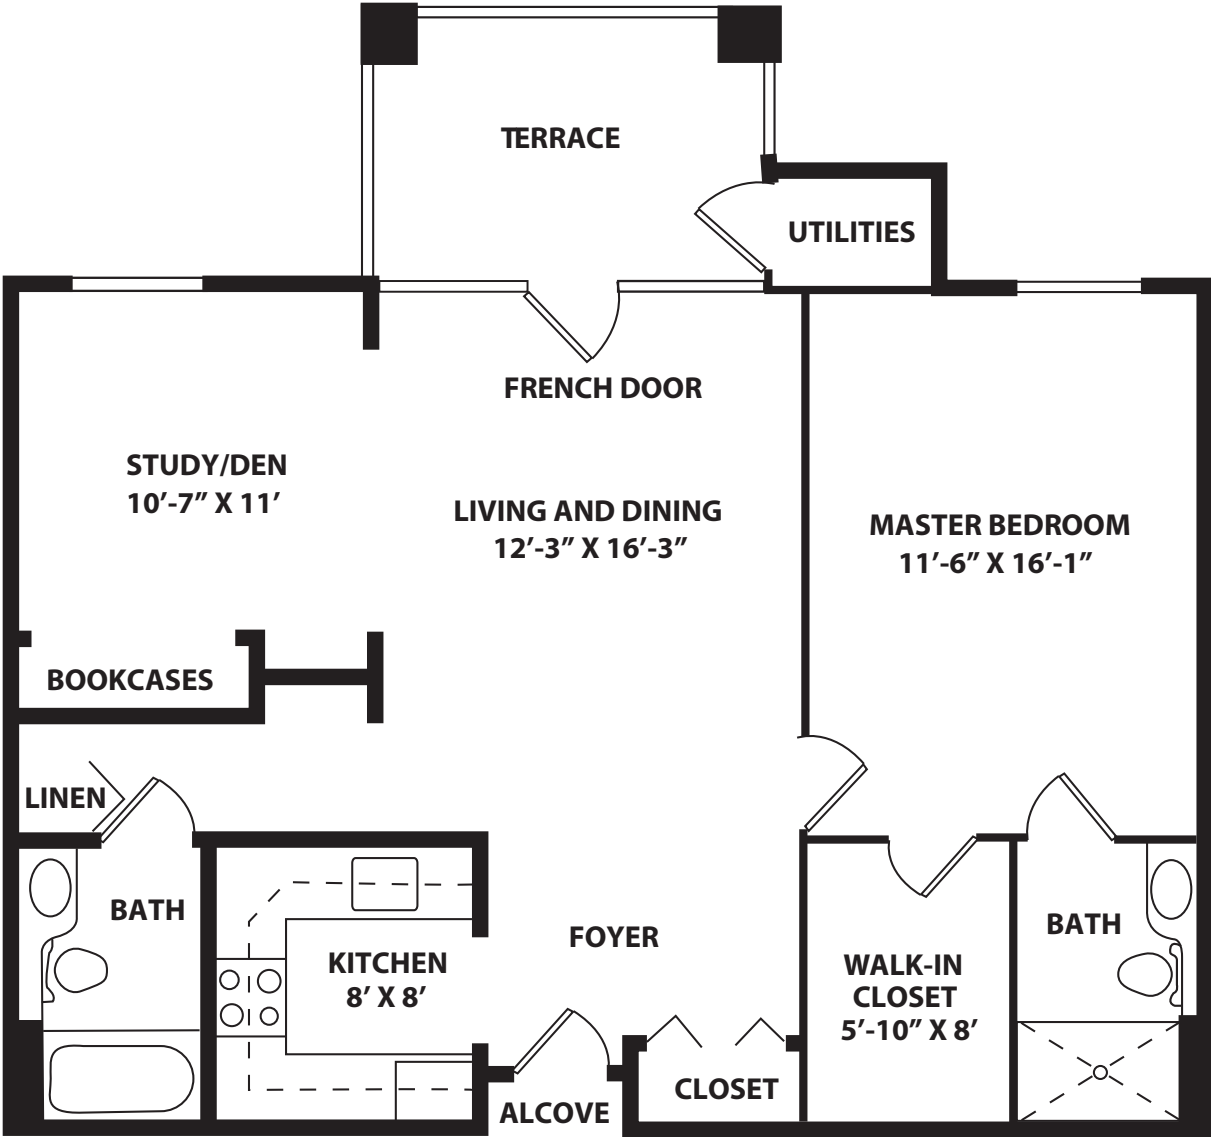

ONE BEDROOM

With Den

900 sq. ft.

*Details and dimensions may vary slightly

30 Bokum Road
Essex, CT 06426

(860) 767-7201
EssexMeadows.com