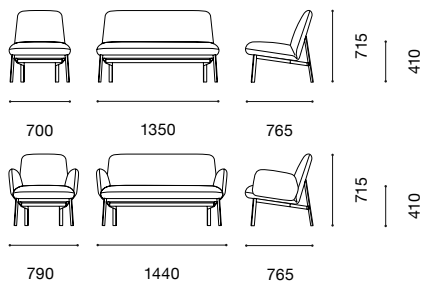

EASY

Klauser & Carpenter

Type Seating

Design
2007
Designer
Klauser & Carpenter

The soft, defined forms of the Easy range offer a polished but welcoming feel to a wide variety of spaces, from meeting areas to changing rooms and guest bedrooms. Cleverly designed for comfort in contract use, the Easy range looks polished from any angle and is frequently used by interior designers to divide large working areas into usable spaces. Select from a wide range of durable contract fabrics and soft luxurious leather.

Dimensions

Chair without arms	L700 × D765 × H715mm
Chair with arms	L790 × D765 × H715mm
Sofa without arms	L1350 × D765 × H715mm
Sofa with arms	L1440 × D765 × H715mm

Seat Height

H410mm
H410mm
H410mm
H410mm

Weight

20kg
25kg
35kg
40 kg

Materials

Steel frame, CM (combustion modified) polyurethane foam, fixed non-removable upholstery cover (COM possible)

Frame Colour

 Nickel plated
Bespoke powder-coated RAL frame colours possible.

Martindale
2000/4

For leather data sheet visit www.elmoleather.com

Packaging Dimensions

Packaging Dimensions	Weight
Chair L830mm × D840mm × H870mm	35kg
Sofa L1490mm × D840mm × H870mm	50kg

Notes

Stable, strong and durable, suitable for general contract use. Not suitable for outdoor use. Avoid contact with heat sources.