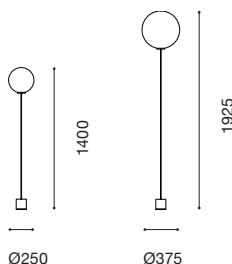

CHO LIGHT

Dimitri Bähler

Type
Floor Light

Design
2018
Designer
Dimitri Bähler

Floor lamp in four variations providing diffused light. Removable Japanese Washi paper shade to be inflated at installation - can be topped up with air periodically. Minimal fixings mount a 6mm flexible carbon-fibre rod that will bend and spring back on touch. The magnetically mounted Washi paper shade is separated from the light bulb by an internal acrylic diffuser. Black PVC cable with inline continuous touch dimmable foot switch, cable L1500mm.

Dimensions
F1: Ø250mm shade × H1400mm
F2: Ø375mm shade × H1925mm

Weight
6.35kg
6.40kg

Cable Length
L1500mm
L1500mm

Materials
Power-coated steel, magnetic fixings, carbon-fibre (rod), lacquer, Washi paper (shade), clear acrylic valve and diffuser, integrated latex balloon, black PVC cable

Shade Colour
 Off-white

Cable Colour
 Black

Wiring Type
Mains voltage

Dimmable
Continuous touch dimmable foot switch (integrated in the cable)

Power (Watts)
5.5W

Light Source Life Expectancy
30,000 hours

Types of Insulation
Class II (2)

Light Source Colour Temperature
2700k

Packaging Dimensions
F1:
L1295mm x W175mm x H145mm
F2:
L1745mm x W175mm x H145mm

Care & Maintenance
Clean with a soft dry cloth. Do not use alcohol, polishes, abrasives or any solvents to clean the product, as they may damage the material. This product is for indoor use only. Keep out of direct sunlight. Protect against exposure to heat above 60°C. Not recommended for continuous use over 16h.